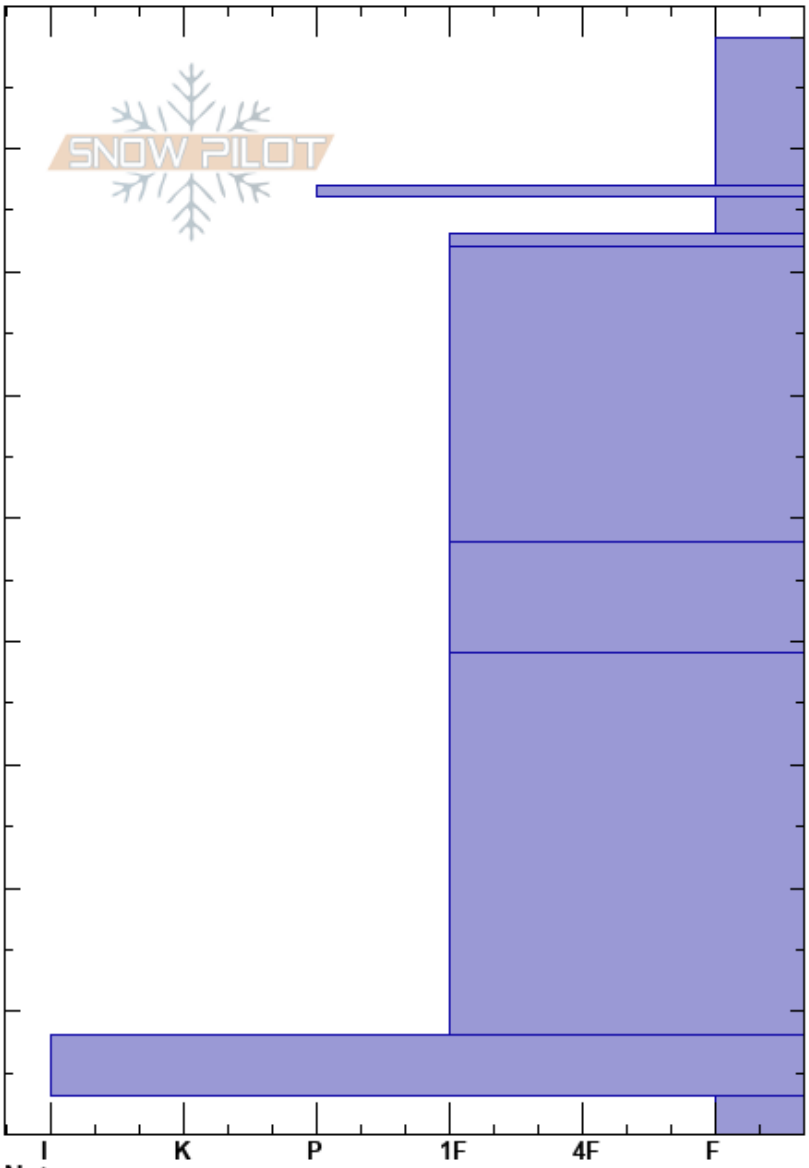

Black Rocks
 Sangre de Cristo Range
 NM
 Elevation: 11049 ft
 Aspect: E
 Specifics: Pit dug in a Ski Area

Aidan Giroso
 01/22/2025 - 2:00pm
 Co-ord: 36.58253N, -105.45998W
 Slope Angle: 35°
 Wind Loading: no

Stability:
 Air Temperature:
 Sky Cover: CLR
 Precipitation: NO
 Wind: Calm

HS:89
 73-72cm: Problematic layer

Height (cm)	Crystal		Moisture	ρ kg/m ³	Stability tests & Layer comments
	Form	Size			
89					
80	/	1			
78	□	0.5			
76	□	4-8			
73	□	0.5			← CT6, RP @73cm
60	□	10-15			
45	□	10-15			
25	□	8-15			
10	□				← CT18, BRK @8cm
0	^	8-10			← ECTX