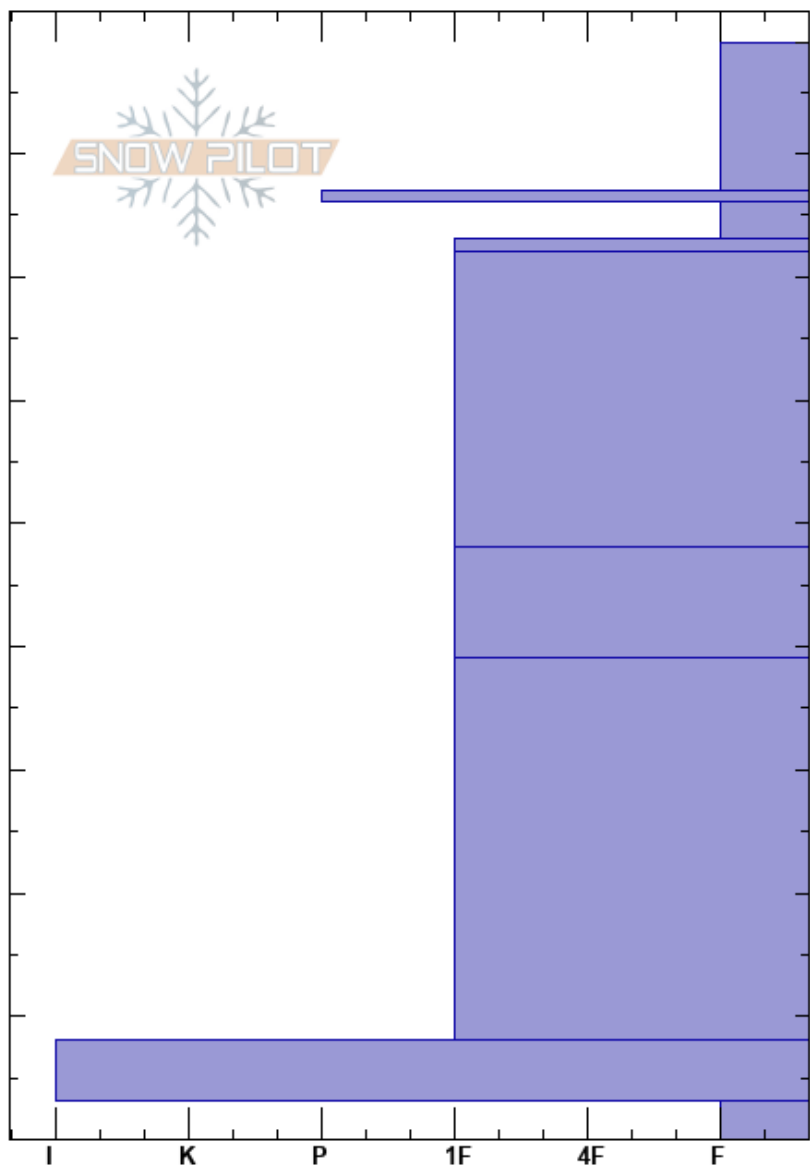

Black Rocks
Sangre de Cristo Range
NM

Aidan Giroso
01/22/2025 - 2:00pm
Co-ord: 36.58253N, -105.45998W
Slope Angle: 35°
Wind Loading: no

Stability:
Air Temperature:
Sky Cover: CLR
Precipitation: NO
Wind: Calm

HS:89
73-72cm: Problematic layer

Elevation: 11049 ft
Aspect: E
Specifics: Pit dug in a Ski Area

Crystal Form	Crystal Size	Moisture	ρ kg/m ³	Stability tests & Layer comments
/	1			
□	0.5			
□	4-8			
□	0.5			← CT6, RP @73cm
□	10-15			
□	10-15			
□	8-15			
□				← CT18, BRK @8cm
^	8-10			← ECTX