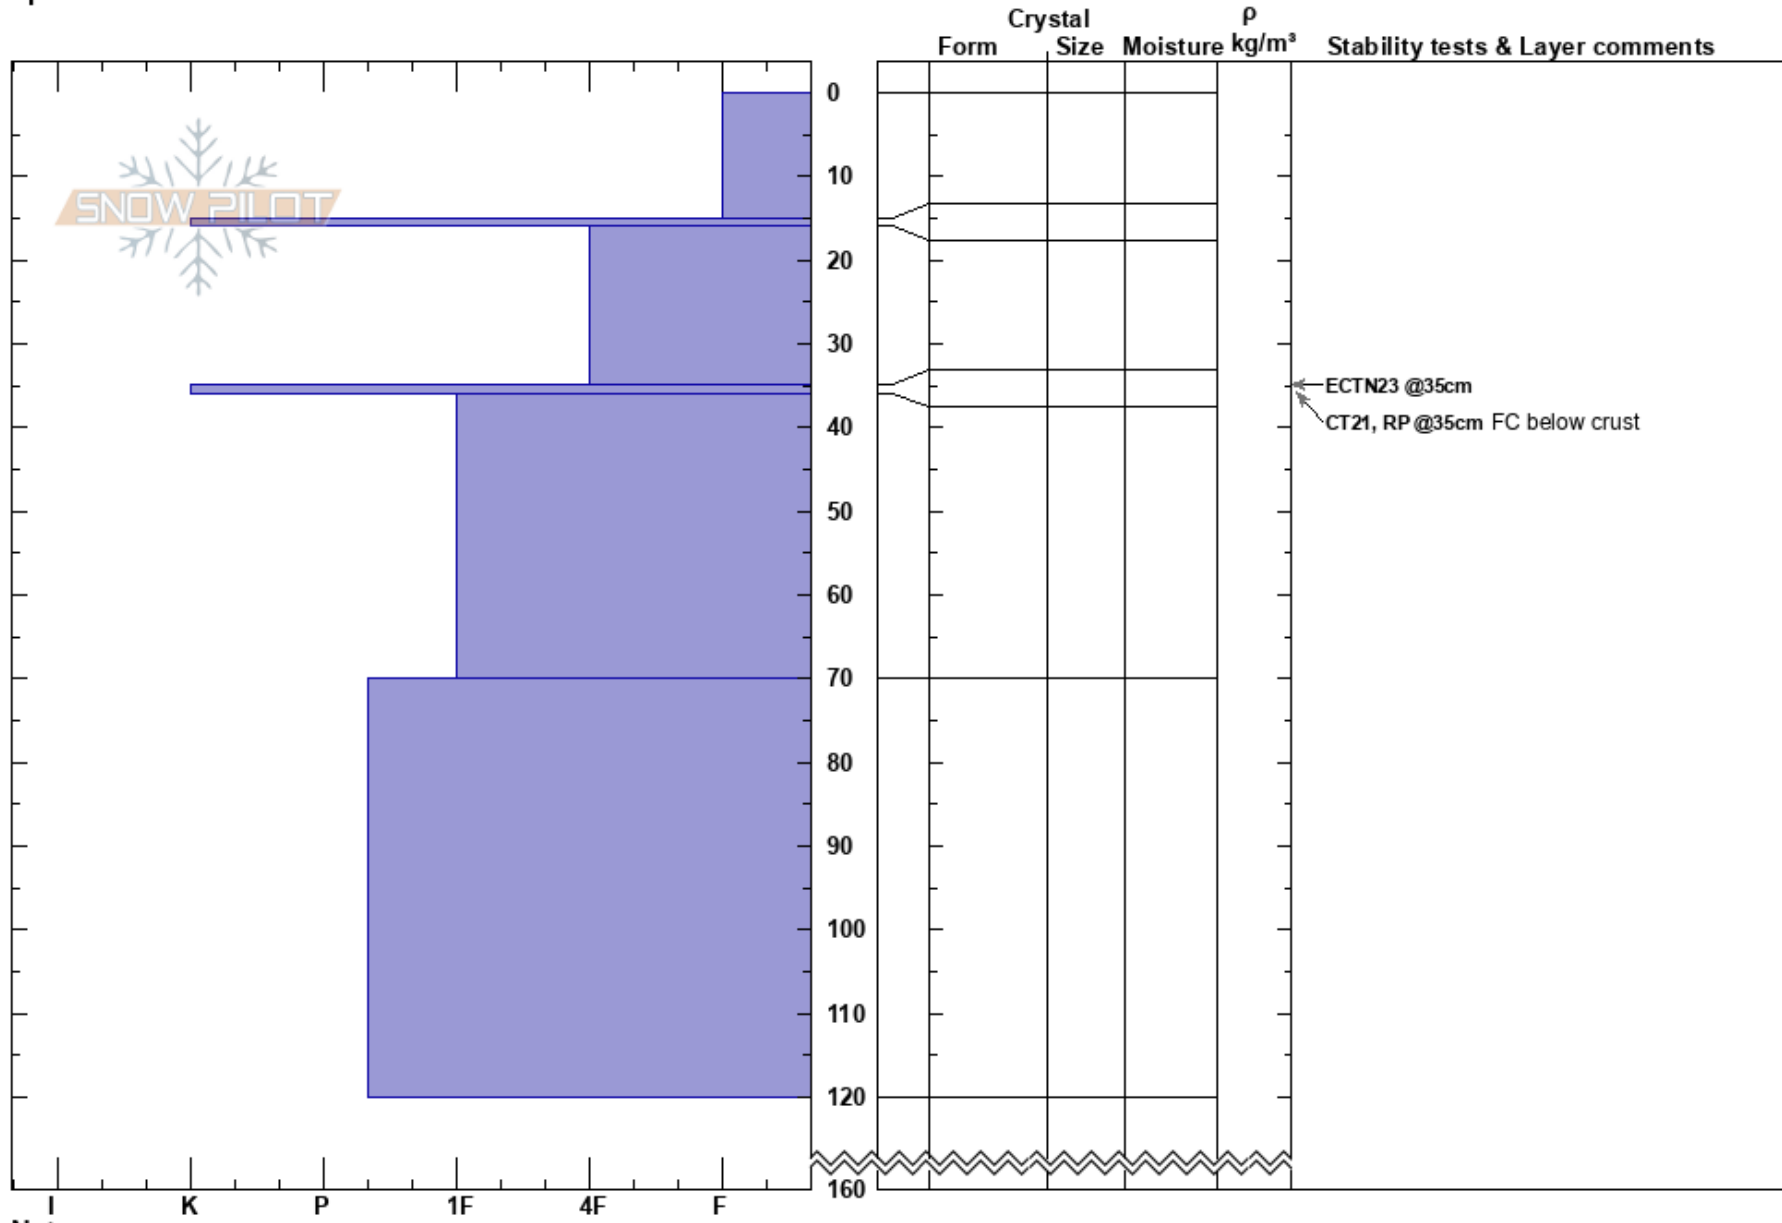

Lunch box  
 monashee  
 CA  
 Elevation: 2100 m  
 Aspect: S  
 Specifics:

Steve Zorn  
 01/23/2025 - 12:00pm  
 Co-ord:  
 Slope Angle: 35°  
 Wind Loading:

Stability:  
 Air Temperature:  
 Sky Cover: CLR  
 Precipitation: NO  
 Wind: Calm

HS:160  
 Layer Notes:  
 35-36cm: Problematic layer

Notes: