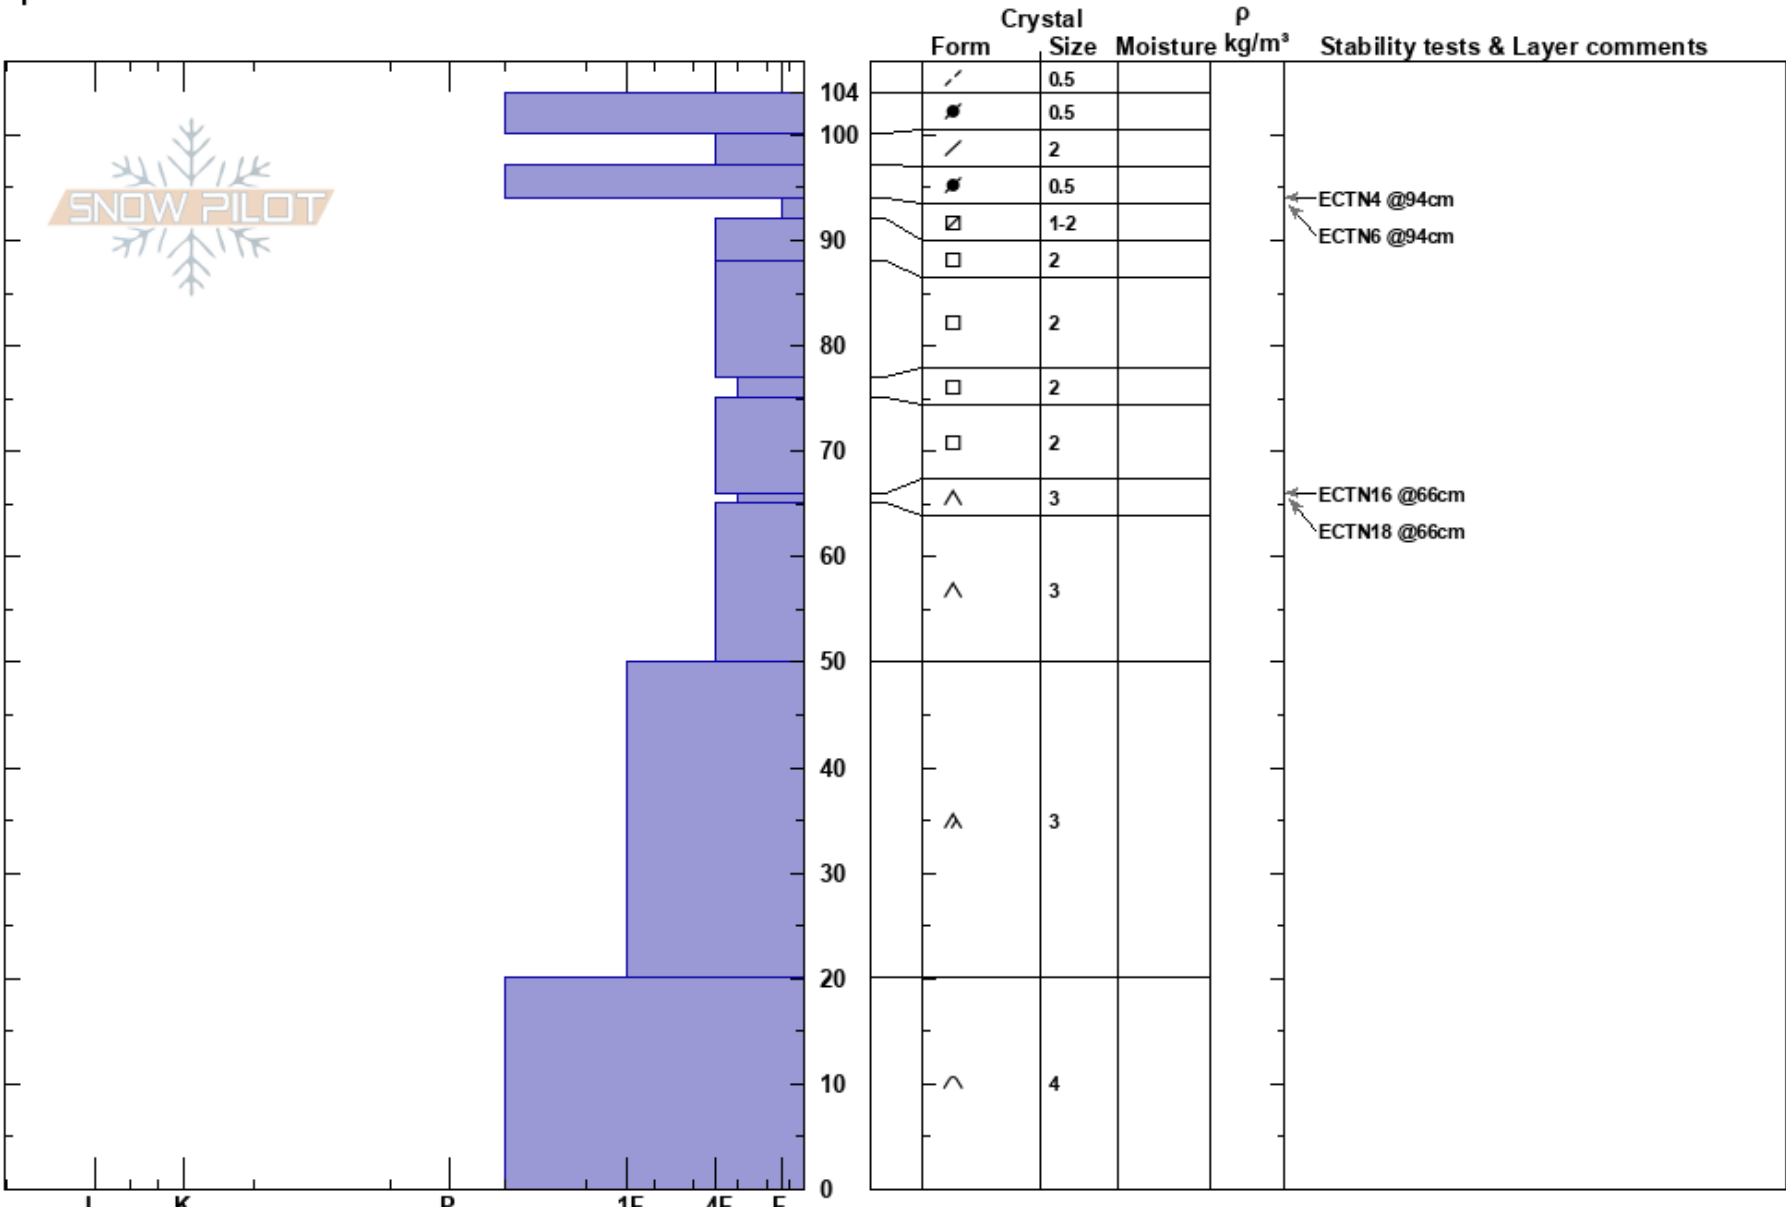

NE S. Colony lakes
 Sangre de Cristo
 CO
Elevation: 11800 ft
Aspect: 50°
Specifics:

Rich Rogers
 01/22/2025 - 12:40pm
Co-ord: 13S 450742W 4201834N
Slope Angle: 10°
Wind Loading: yes

Stability:
Air Temperature: -13°C
Sky Cover: BKN
Precipitation: NO
Wind: NW Moderate

HS:104
PF:40
PS: 10
 66-65cm: Problematic layer

Notes: