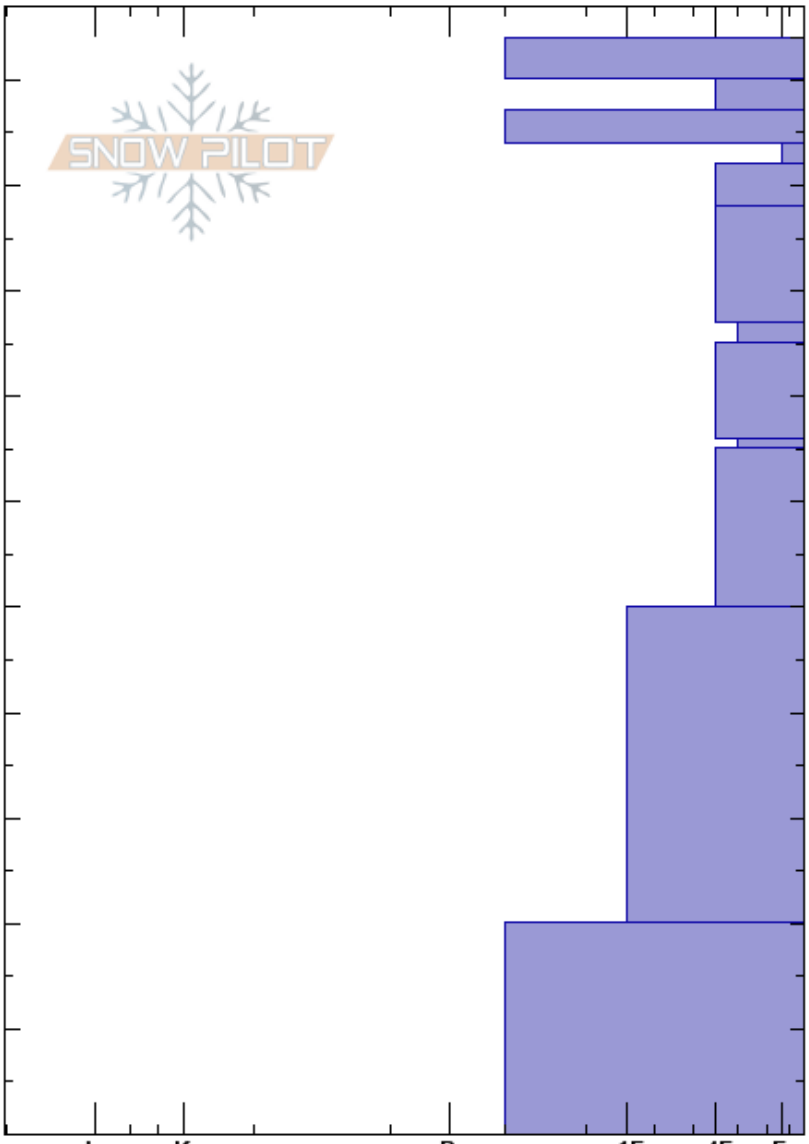

NE S. Colony lakes
 Sangre de Cristo
 CO
Elevation: 11800 ft
Aspect: 50°
Specifics:

Rich Rogers
 01/22/2025 - 12:40pm
Co-ord: 13S 450742W 4201834N
Slope Angle: 10°
Wind Loading: yes

Stability:
Air Temperature: -13°C
Sky Cover: BKN
Precipitation: NO
Wind: NW Moderate

HS:104
PF:40
PS: 10
 66-65cm: Problematic layer

Height (cm)	Crystal		Moisture	ρ kg/m ³	Stability tests & Layer comments
	Form	Size			
104	/	0.5			
100	•	0.5			
94	/	2			
94	•	0.5			← ECTN4 @94cm
94	☐	1-2			← ECTN6 @94cm
90	☐	2			
80	☐	2			
70	☐	2			
66	^	3			← ECTN16 @66cm
66	^	3			← ECTN18 @66cm
50	^	3			
20	^	4			