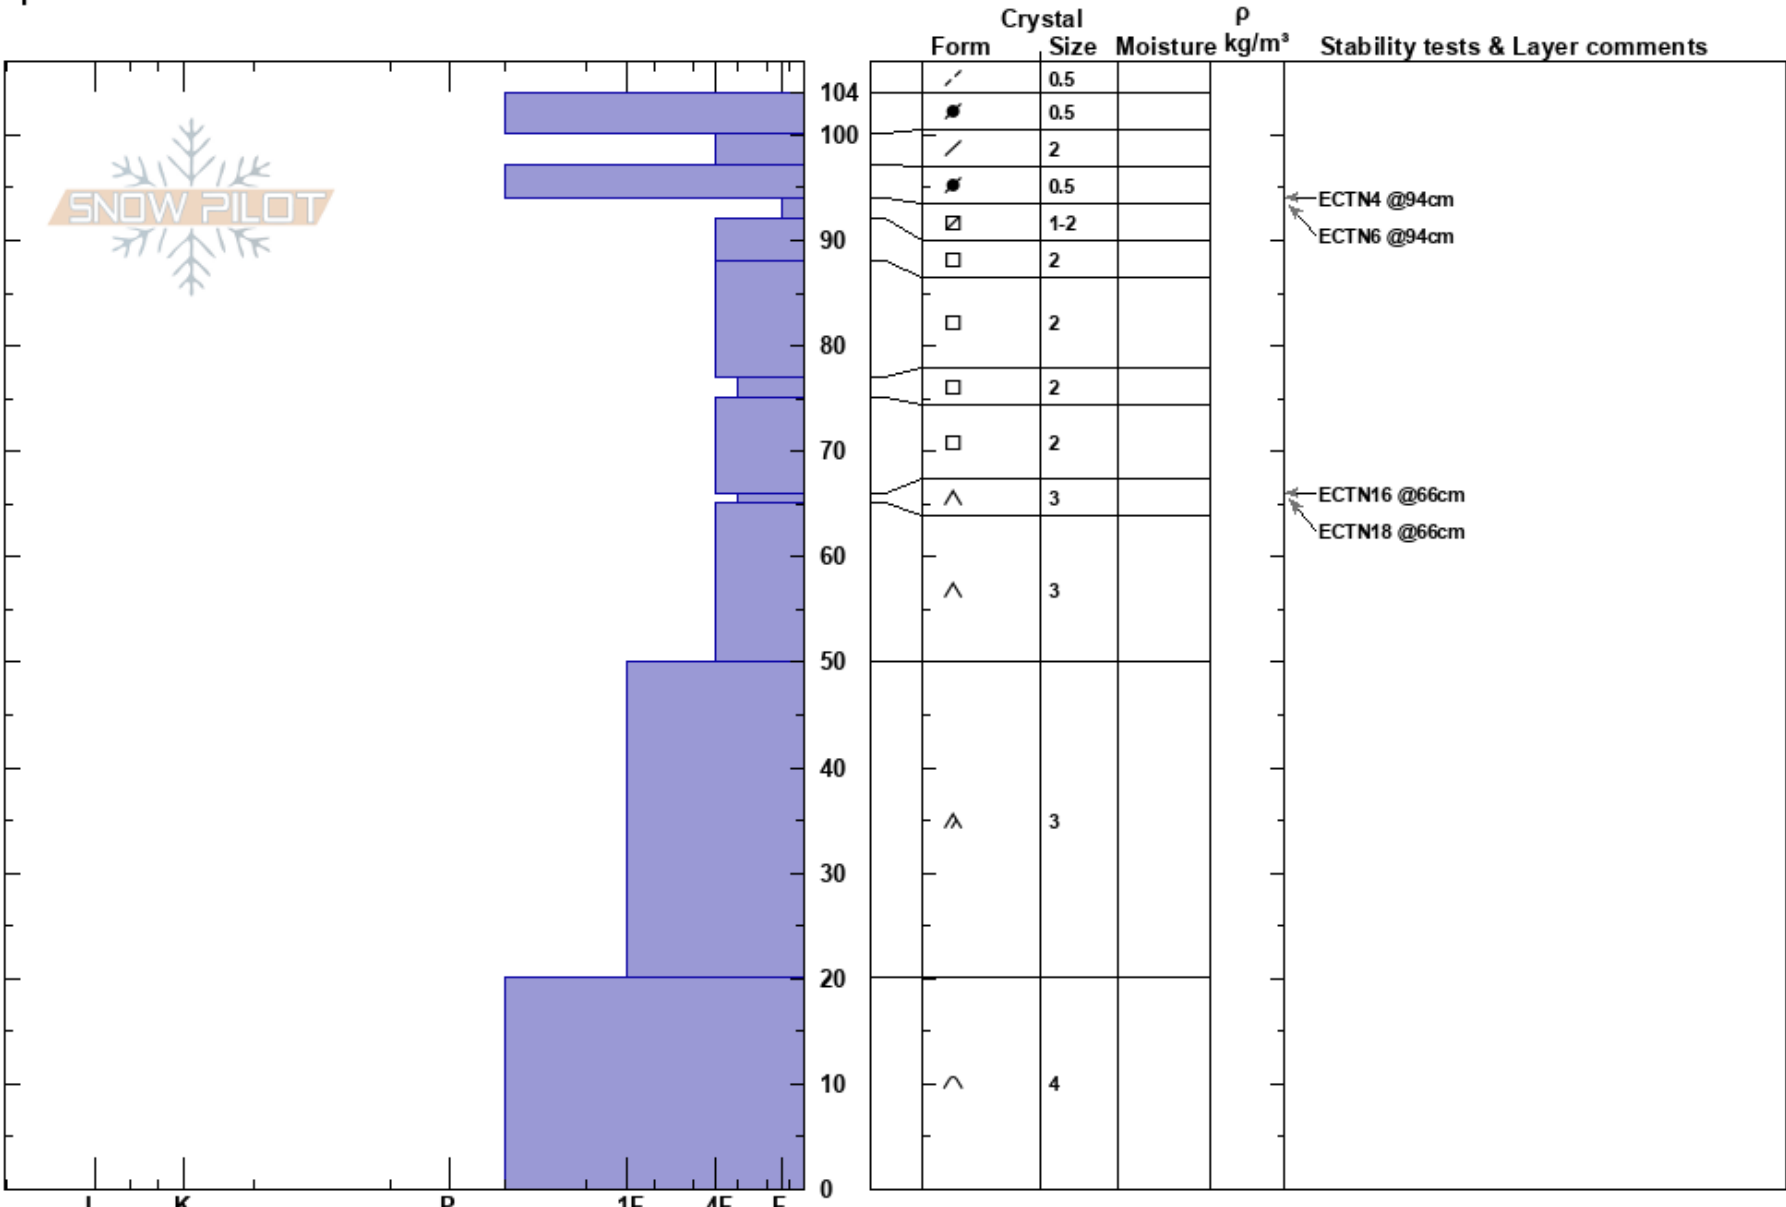

NE S. Colony lakes
 Sangre de Cristo
 CO
Elevation: 11800 ft
Aspect: 50°
Specifics:

Rich Rogers
 01/22/2025 - 12:40pm
Co-ord: 13S 450742W 4201834N
Slope Angle: 10°
Wind Loading: yes

Stability:
Air Temperature: -13°C
Sky Cover: BKN
Precipitation: NO
Wind: NW Moderate

HS:104
PF:40
PS: 10
 66-65cm: Problematic layer

Layer Notes:

Notes:
 I K P 1F 4F F