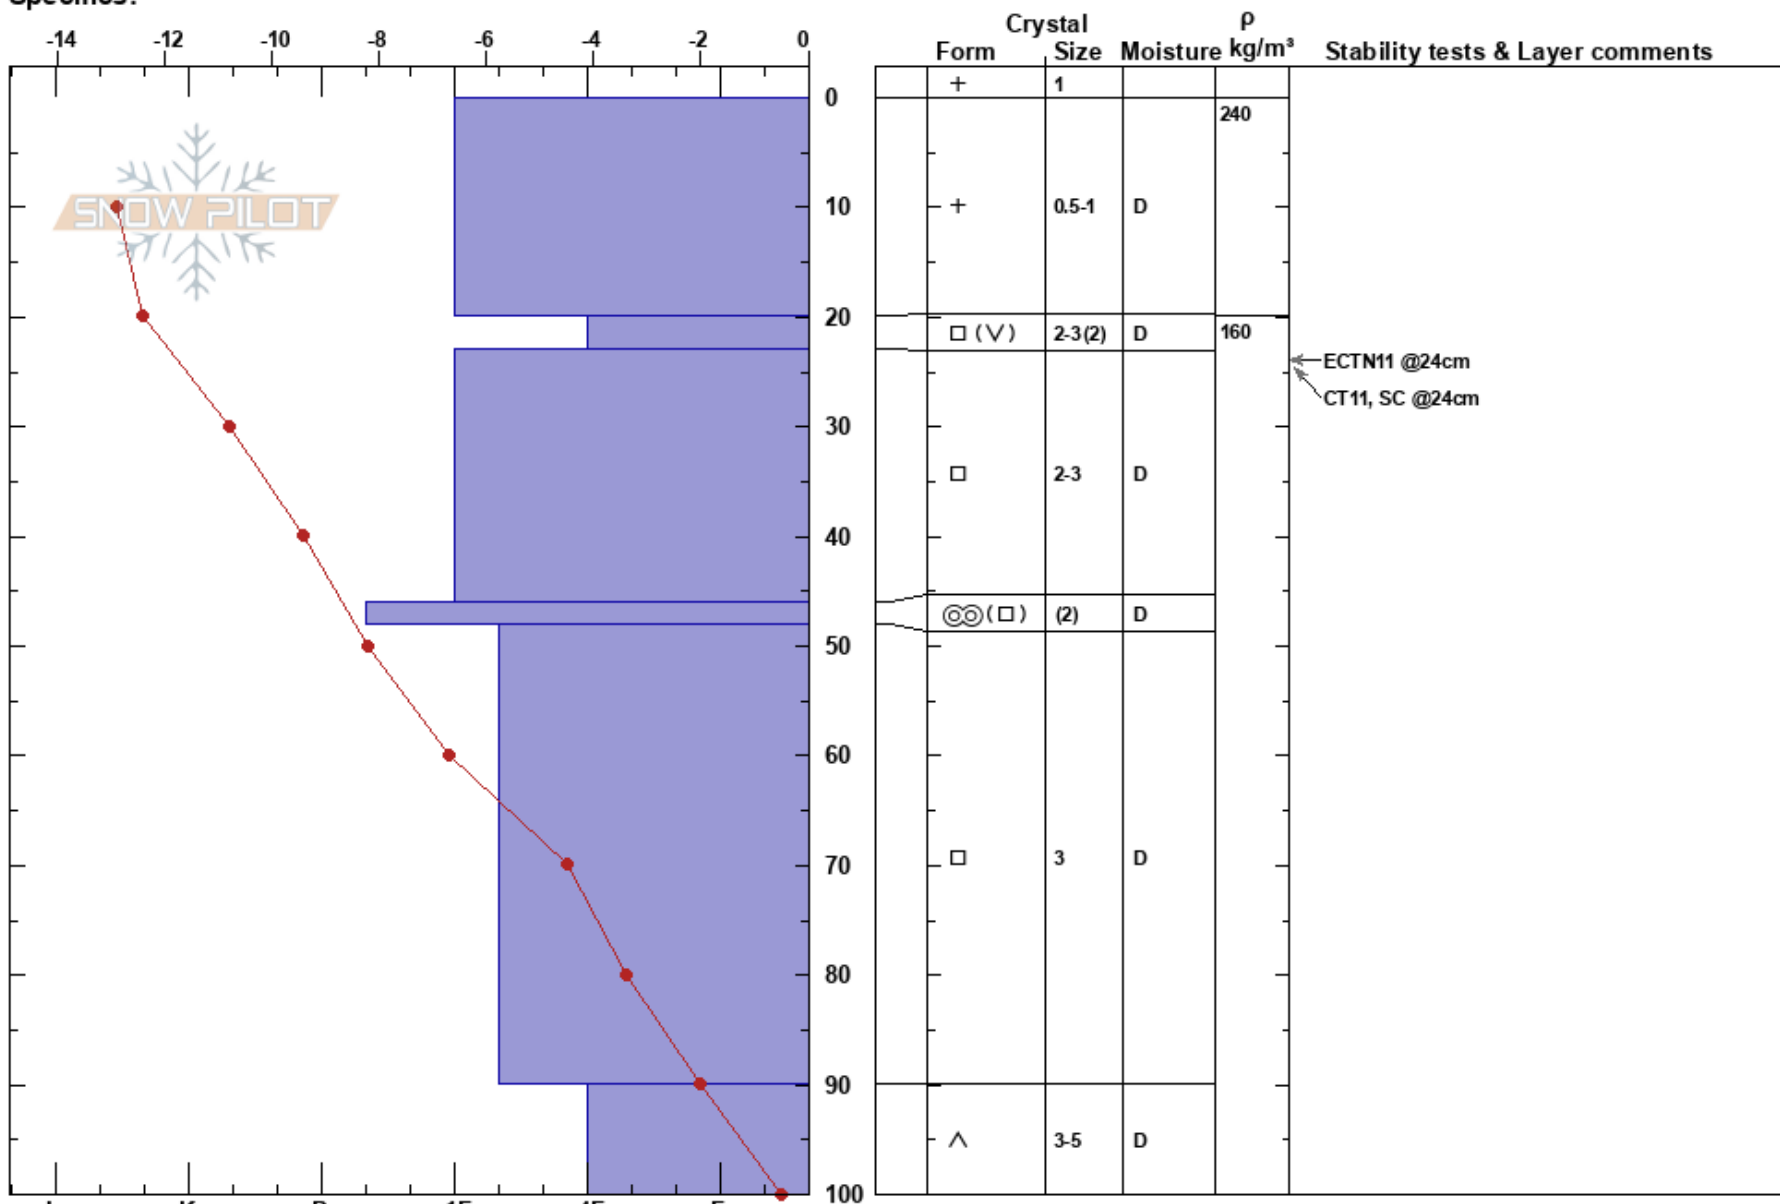

Observation Sub-peak Bryn Mitchell
 Banff, Yoho and Kootenay 21/01/2025 - 13:15
 AB
 Elevation: 2380 m
 Aspect: W
 Specifics:
 Co-ord: 51.71473N, -116.46709W
 Slope Angle: 18°
 Wind Loading: previous

Stability: HS:100
 Air Temperature: -9.9°C PF:70 20-23cm:Problematic layer
 Sky Cover: BKN
 Precipitation: NO
 Wind: NW Light Breeze

Notes: Open TL, small gully, small heather ground cover, planar slope.