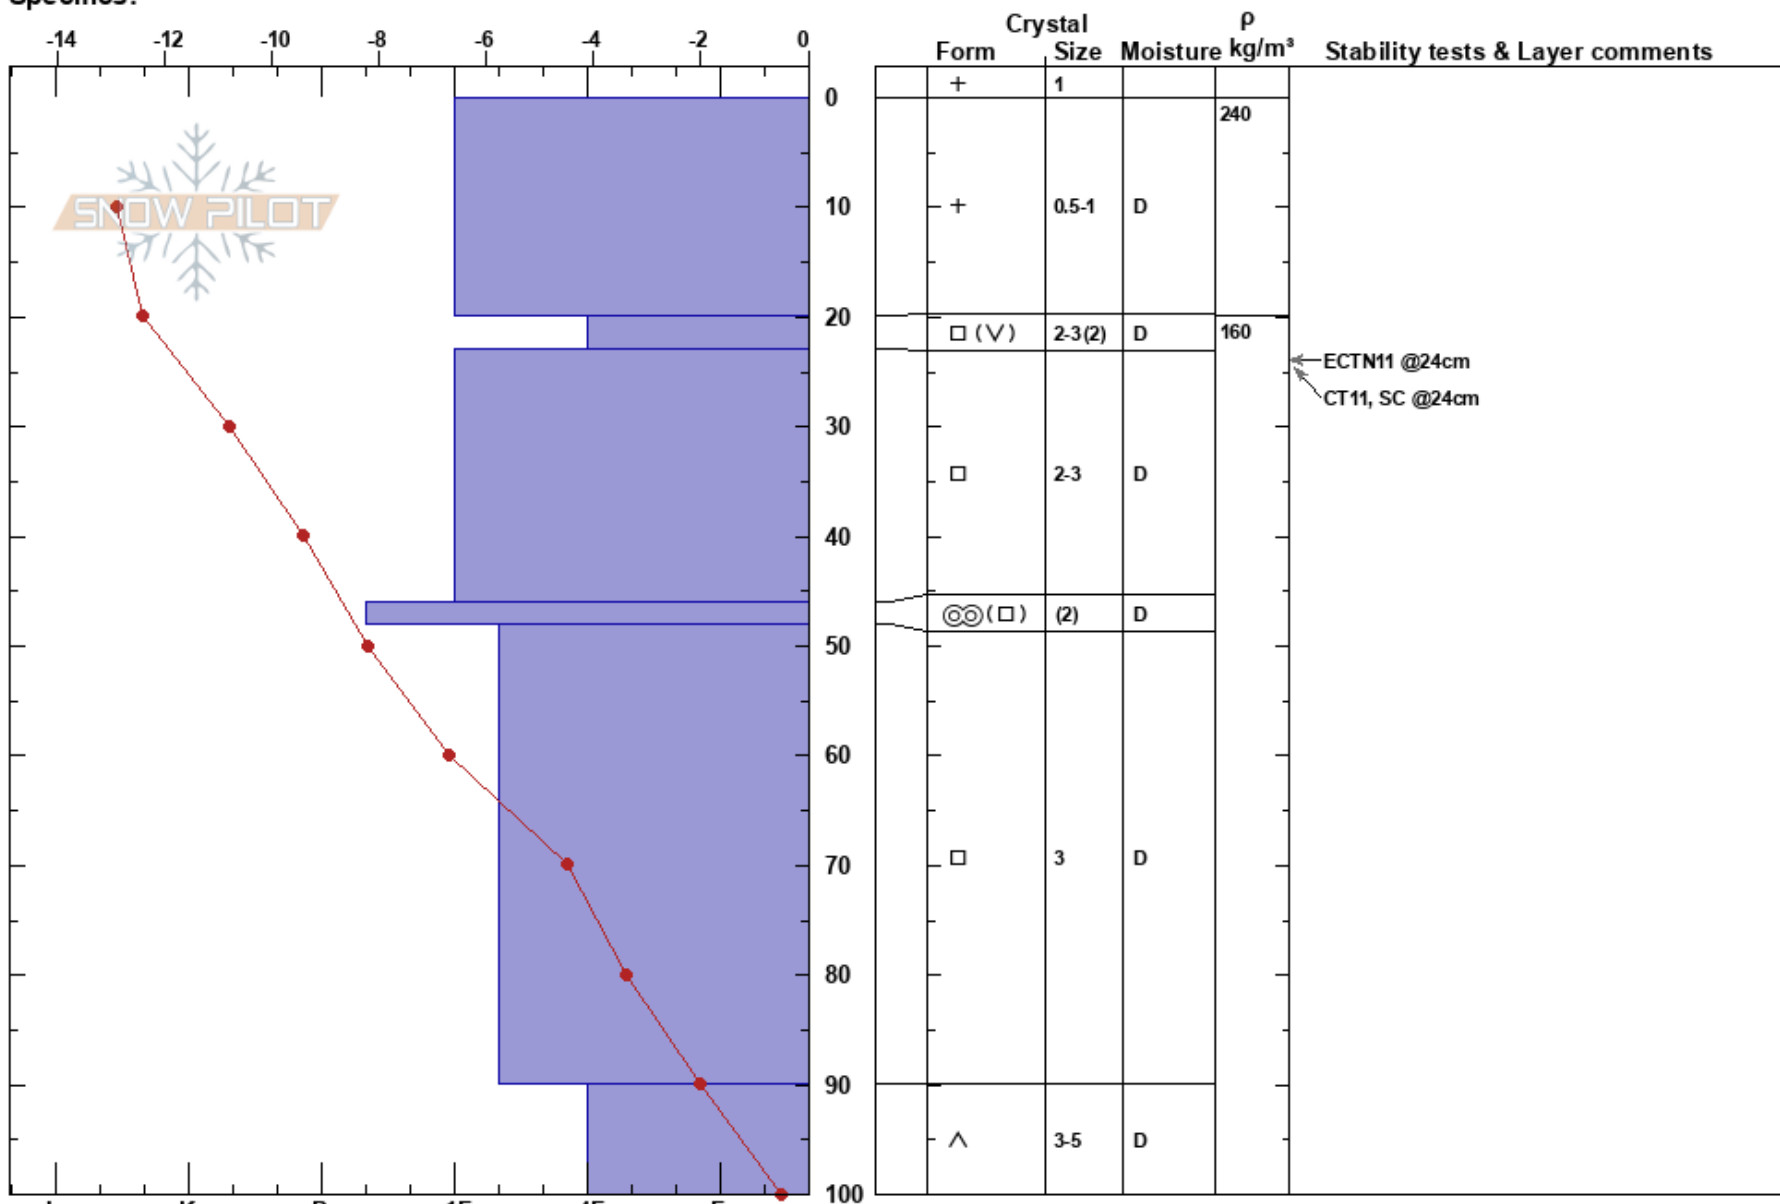

Observation Sub-peak Bryn Mitchell  
 Banff, Yoho and Kootenay 21/01/2025 - 13:15  
 AB  
 Elevation: 2380 m  
 Aspect: W  
 Specifics:  
 Co-ord: 51.71473N, -116.46709W  
 Slope Angle: 18°  
 Wind Loading: previous

Stability: HS:100  
 Air Temperature: -9.9°C PF:70 20-23cm:Problematic layer  
 Sky Cover: BKN  
 Precipitation: NO  
 Wind: NW Light Breeze

Notes: Open TL, small gully, small heather ground cover, planar slope.