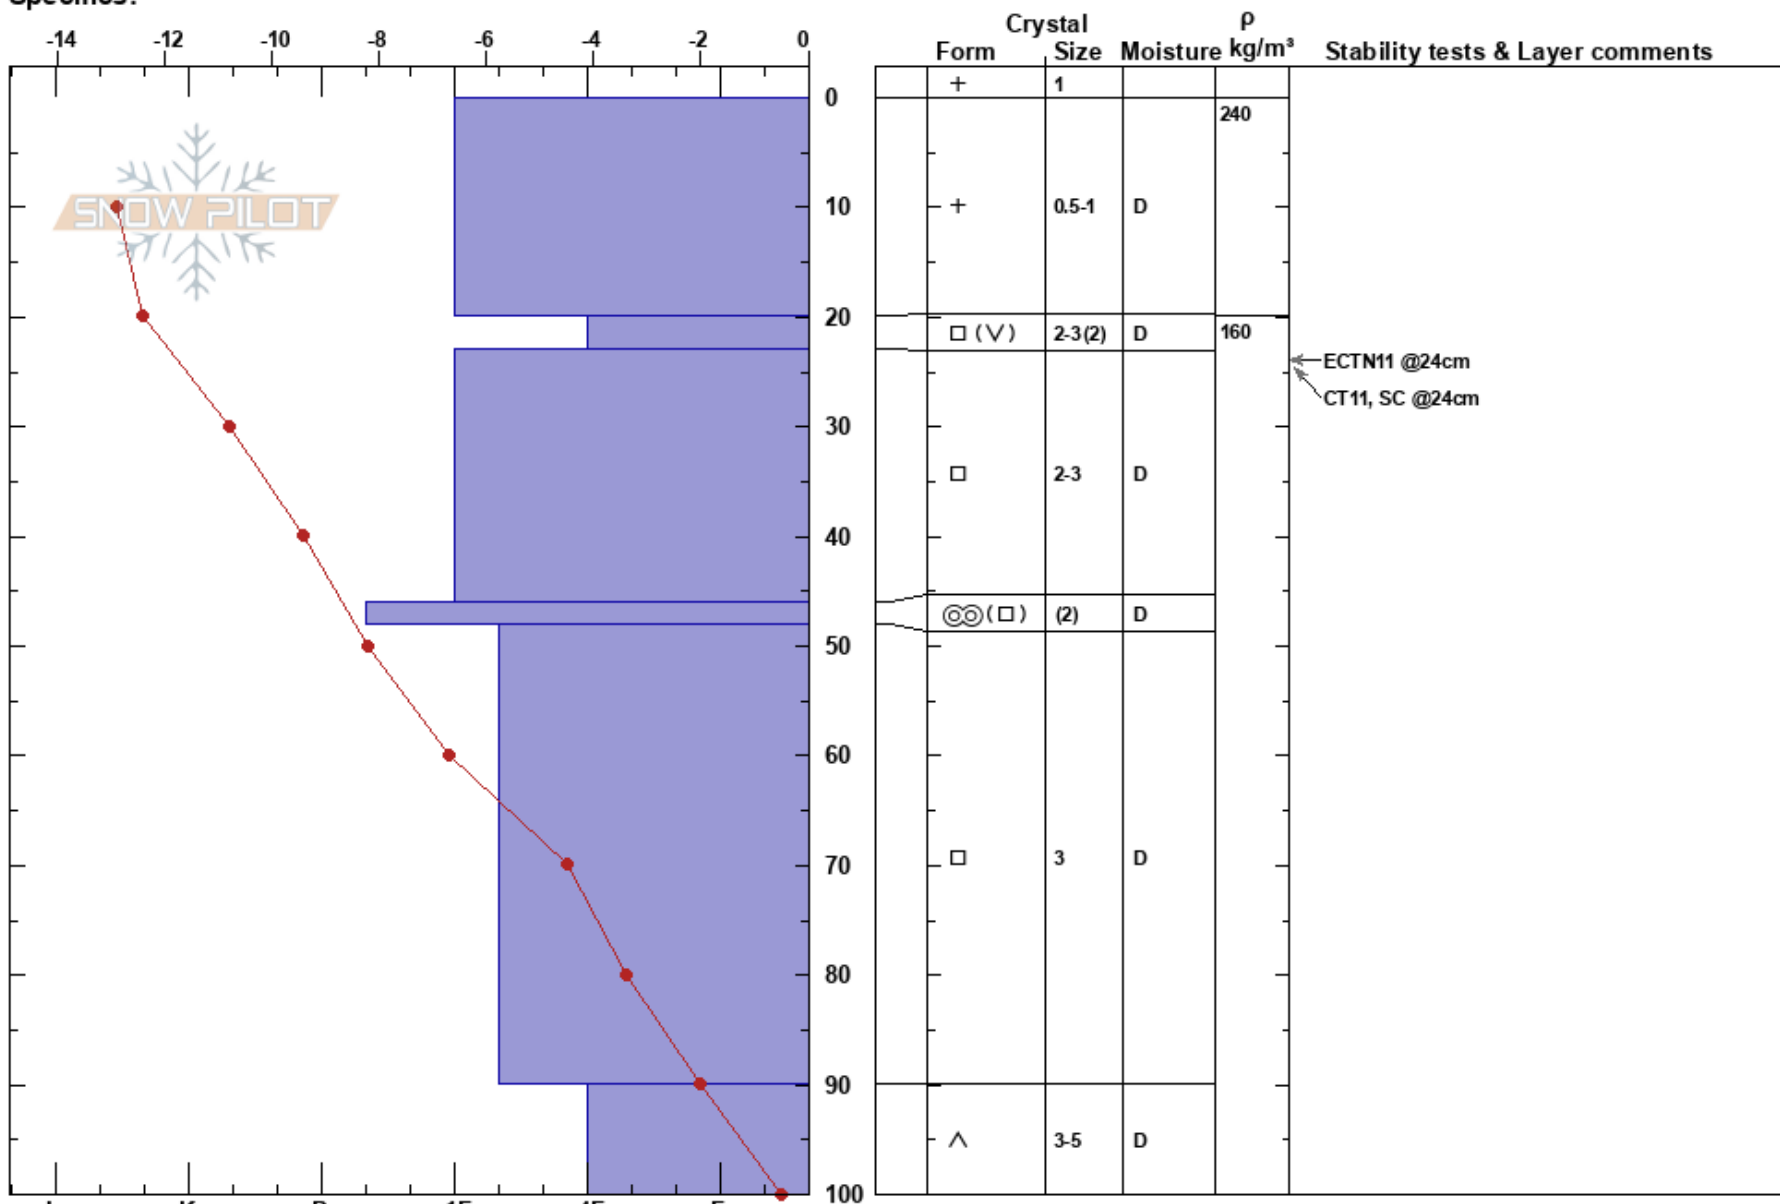

Observation Sub-peak Bryn Mitchell
 Banff, Yoho and Kootenay 21/01/2025 - 13:15
 AB
 Elevation: 2380 m
 Aspect: W
 Specifics:
 Co-ord: 51.71473N, -116.46709W
 Slope Angle: 18°
 Wind Loading: previous

Stability: HS:100 Layer Notes:
 Air Temperature: -9.9°C PF:70 20-23cm:Problematic layer
 Sky Cover: BKN
 Precipitation: NO
 Wind: NW Light Breeze

Notes: Open TL, small gully, small heather ground cover, planar slope.