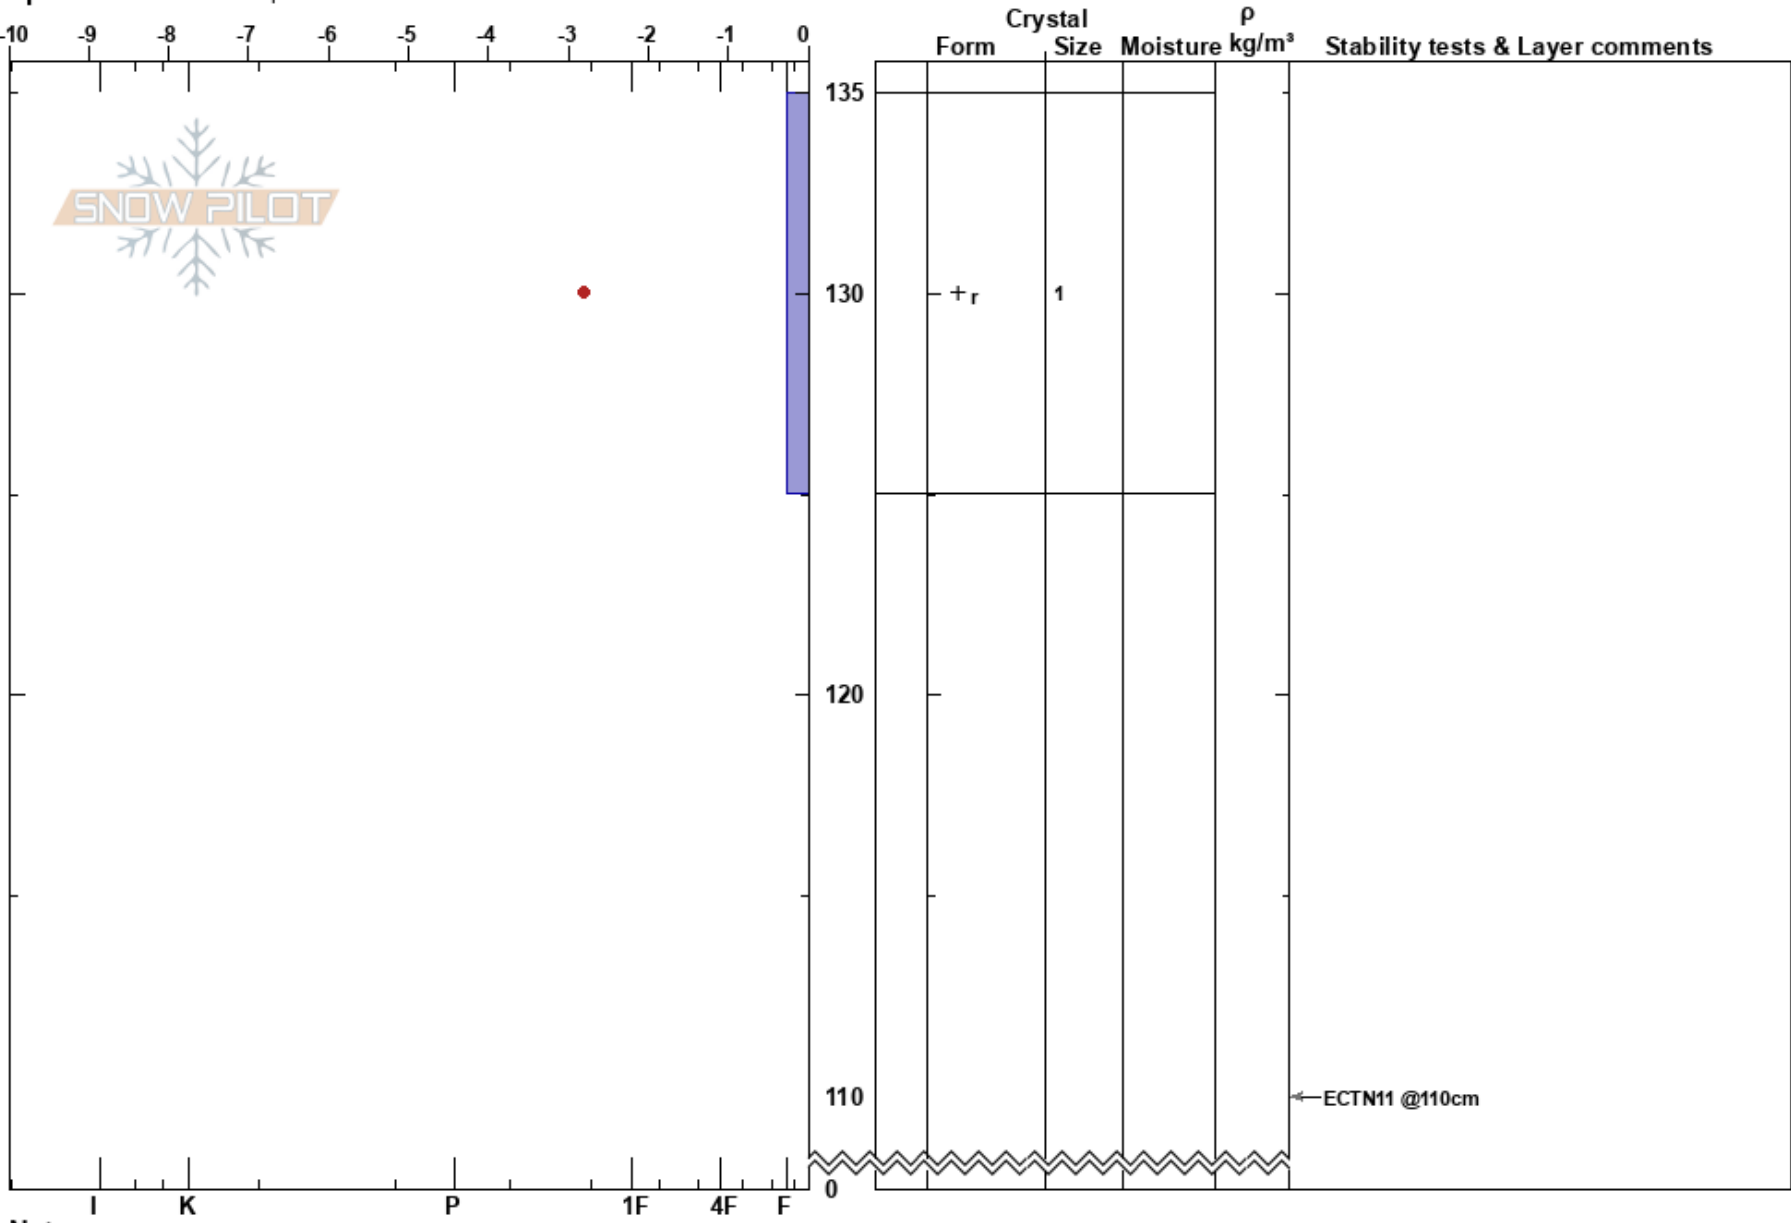

Cracked Ice 1st Bench  
 Chugach Range  
 AK  
 Elevation: 3200 ft  
 Aspect: 300°  
 Specifics: We skied slope

Joshua McDonald  
 01/22/2025 - 2:00pm  
 Co-ord: 61.17045N, -145.64625W  
 Slope Angle: 30°  
 Wind Loading:

Stability: Fair  
 Air Temperature: -3.5°C  
 Sky Cover: BKN  
 Precipitation: S-1  
 Wind: SE Light Breeze

HS:135  
 PF:50  
 PS:30  
 Layer Notes:

Notes: Variable winds SE to NE