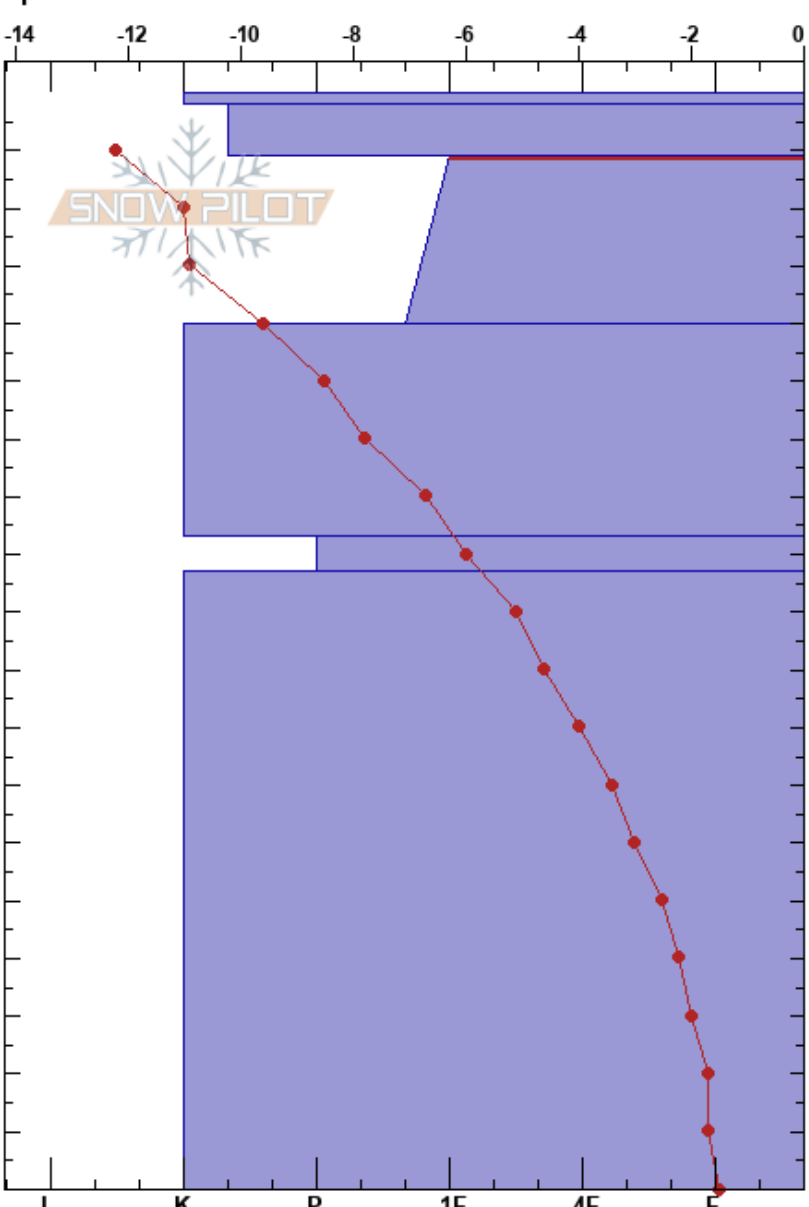

Haig Bowl
 South Rockies
 AB
 Elevation: 1925 m
 Aspect: E
 Specifics:

Emy Nantel
 22/01/2025 - 14:00
 Co-ord:
 Slope Angle: 37°
 Wind Loading: no

Stability: **HS:190**
 Air Temperature: -6.6°C PF:5 11-40cm:Problematic layer
 Sky Cover: FEW
 Precipitation: NO
 Wind: Calm

Form	Crystal		ρ kg/m³	Stability tests & Layer comments
	Size	Moisture		
⊙⊙				
⊙⊙			D	
●	0.5		D	← CT14, SP @11cm ← CTV, SP @11cm
□	1-1.5		D	
⊖	0.3-0.5		D	
□	0.5		D	
⊖	0.5		D	

Notes: Blowing snow ; Nil