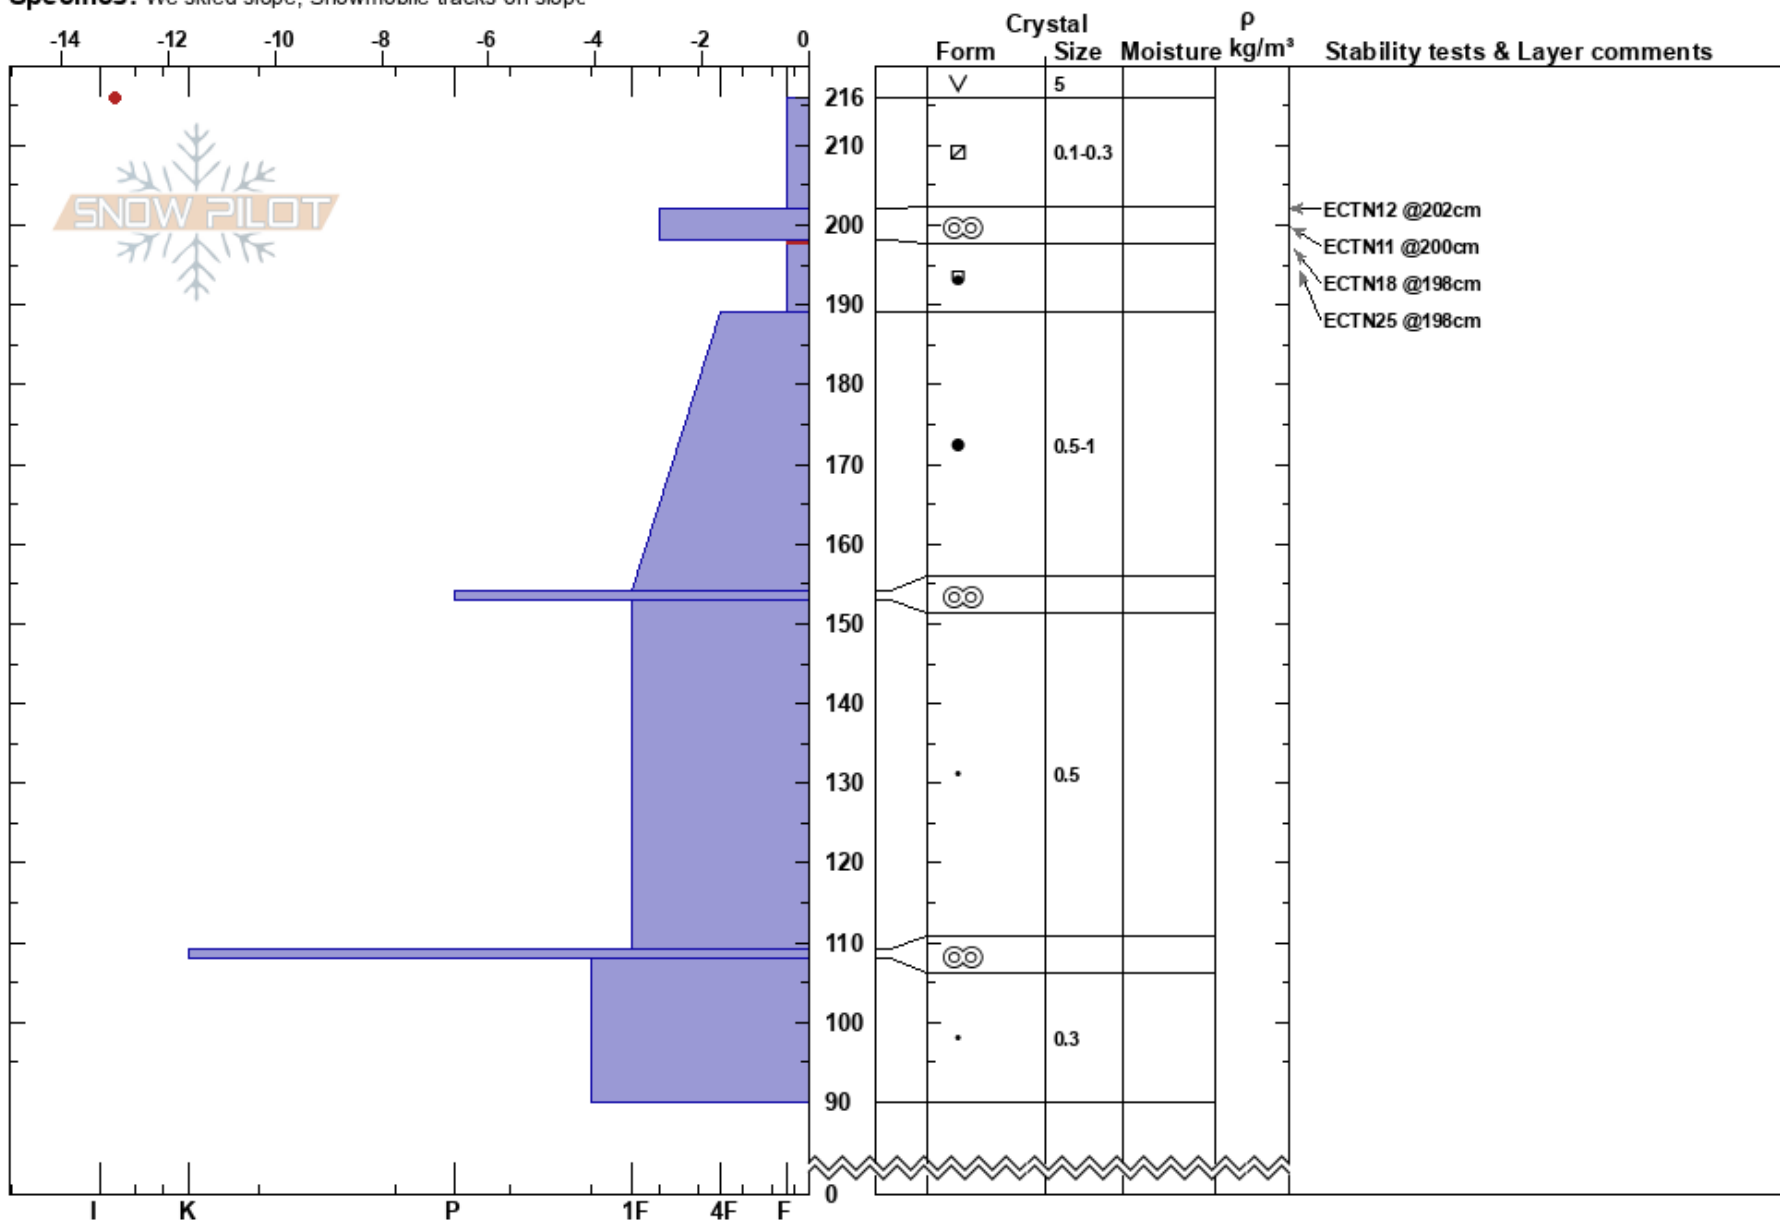

Microwave Hill
Central Cascades, East
WA

Payton Schiff
01/22/2025 - 10:50am
Co-ord: 10T 627904W 5245211N
Slope Angle:
Wind Loading: no

Stability: **HS:216**
Air Temperature: -7°C
Sky Cover: CLR
Precipitation: NO
Wind: N Calm
Layer Notes:
198-189cm: Problematic layer

Elevation: 4801 ft
Aspect: E
Specifics: We skied slope; Snowmobile tracks on slope

Notes: