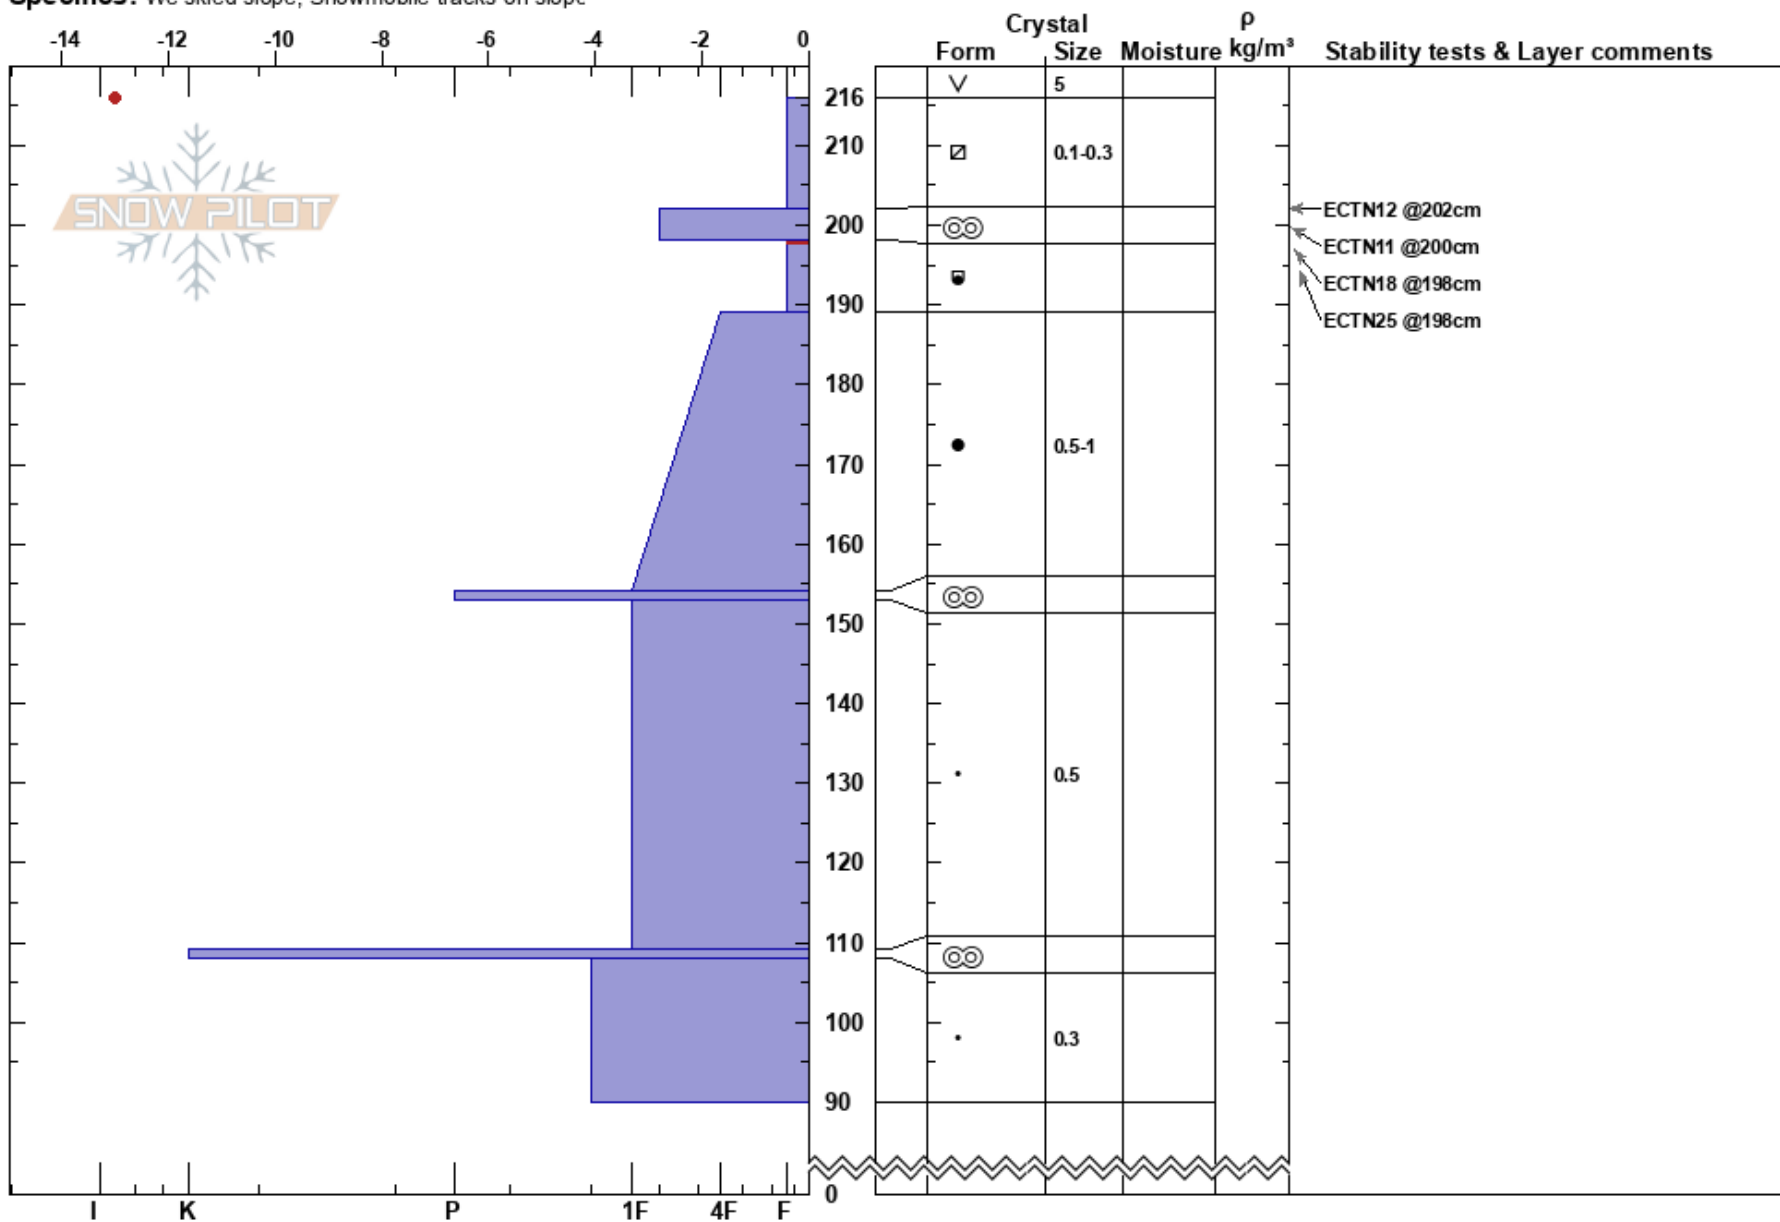

Microwave Hill
Central Cascades, East
WA

Payton Schiff
01/22/2025 - 10:50am
Co-ord: 10T 627904W 5245211N
Slope Angle:
Wind Loading: no

Stability:
Air Temperature: -7°C
Sky Cover: CLR
Precipitation: NO
Wind: N Calm

HS:216
198-189cm: Problematic layer

Elevation: 4801 ft
Aspect: E

Specifics: We skied slope; Snowmobile tracks on slope

Notes: