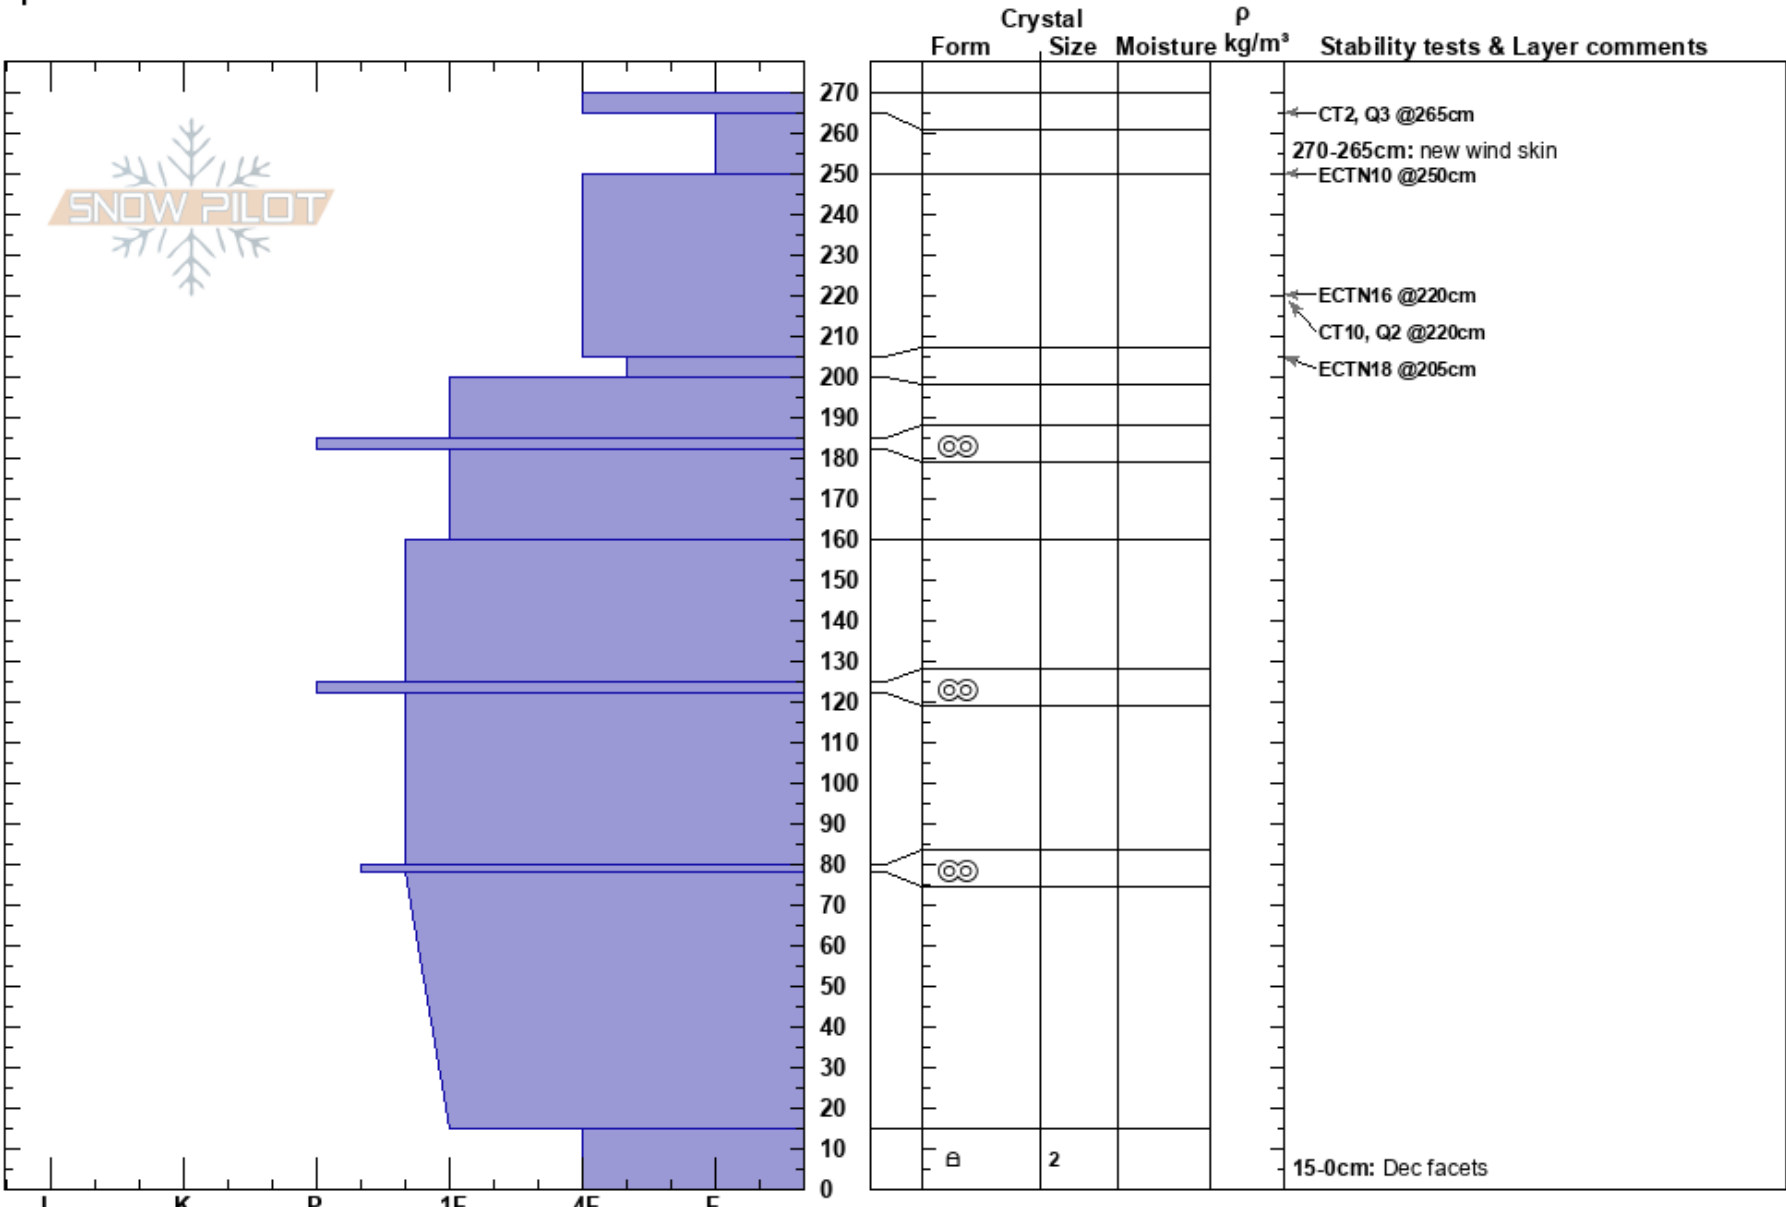

Shed 9
 Lewis Range
 MT
 Elevation: 6600 ft
 Aspect: S
 Specifics:

BNSF Avalanche Safety
 02/15/2018 - 1:00pm
 Co-ord: 48.25322N, -113.50020W
 Slope Angle: 35°
 Wind Loading: yes

Stability:
 Air Temperature:
 Sky Cover: BKN
 Precipitation: S-1
 Wind: W Light Breeze

HS:270
 270-265cm: new wind skin
 15-0cm: Dec facets

Notes: