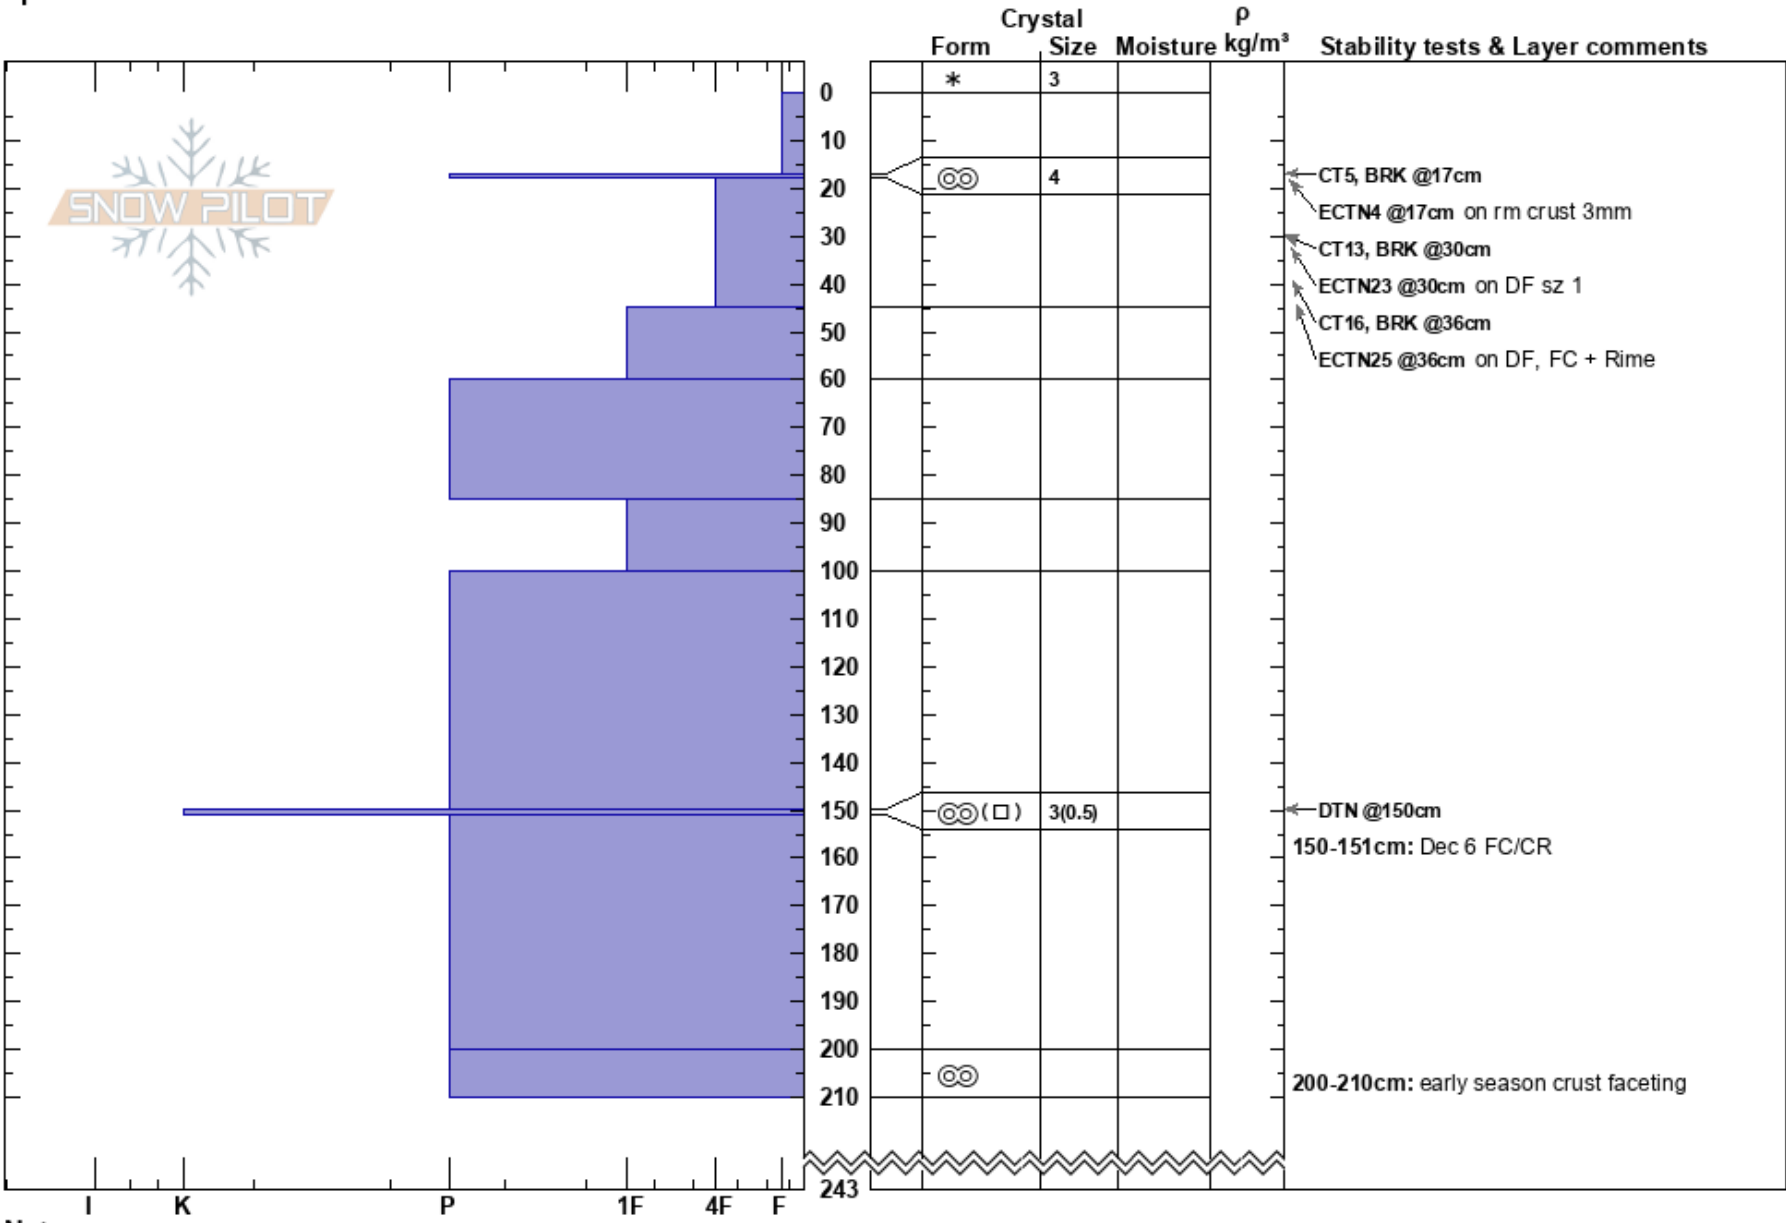

Tsuius Trees Left Drop
 Monashee
 BC
 Elevation: 2010 m
 Aspect: N
 Specifics:

Monashee Powder
 22/01/2025 - 09:00
 Co-ord: 11U 398586W 5618890N
 Slope Angle: 35°
 Wind Loading:

Stability: **HS:243**
 Air Temperature:
 Sky Cover: FEW
 Precipitation: NO
 Wind: W Light Breeze

150-151cm: Dec 6 FC/CR
 200-210cm: early season crust faceting

Notes: N. Convex roll in Open Trees