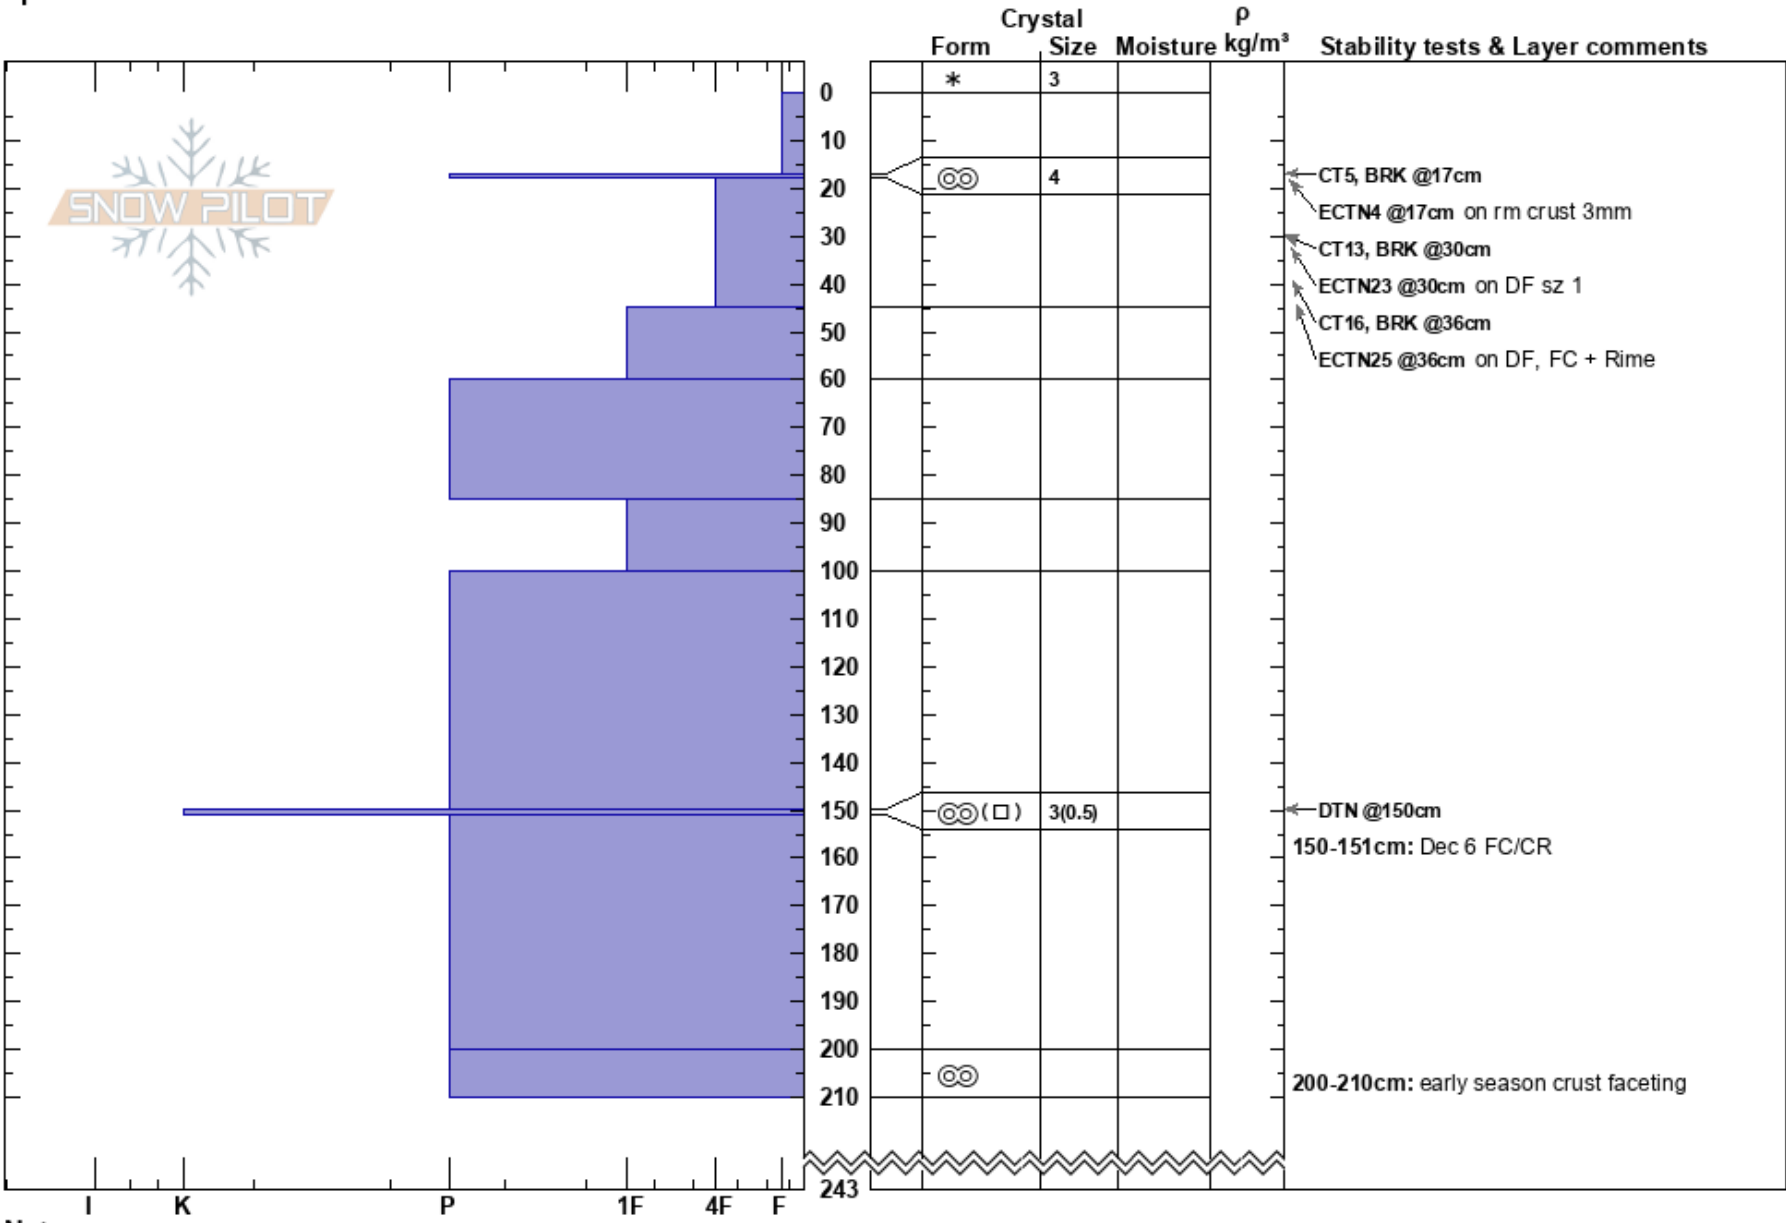

Tsuius Trees Left Drop  
 Monashee  
 BC  
 Elevation: 2010 m  
 Aspect: N  
 Specifics:

Monashee Powder  
 22/01/2025 - 09:00  
 Co-ord: 11U 398586W 5618890N  
 Slope Angle: 35°  
 Wind Loading:

Stability: **HS:243**  
 Air Temperature:  
 Sky Cover: FEW  
 Precipitation: NO  
 Wind: W Light Breeze

150-151cm: Dec 6 FC/CR  
 200-210cm: early season crust faceting

Notes: N. Convex roll in Open Trees