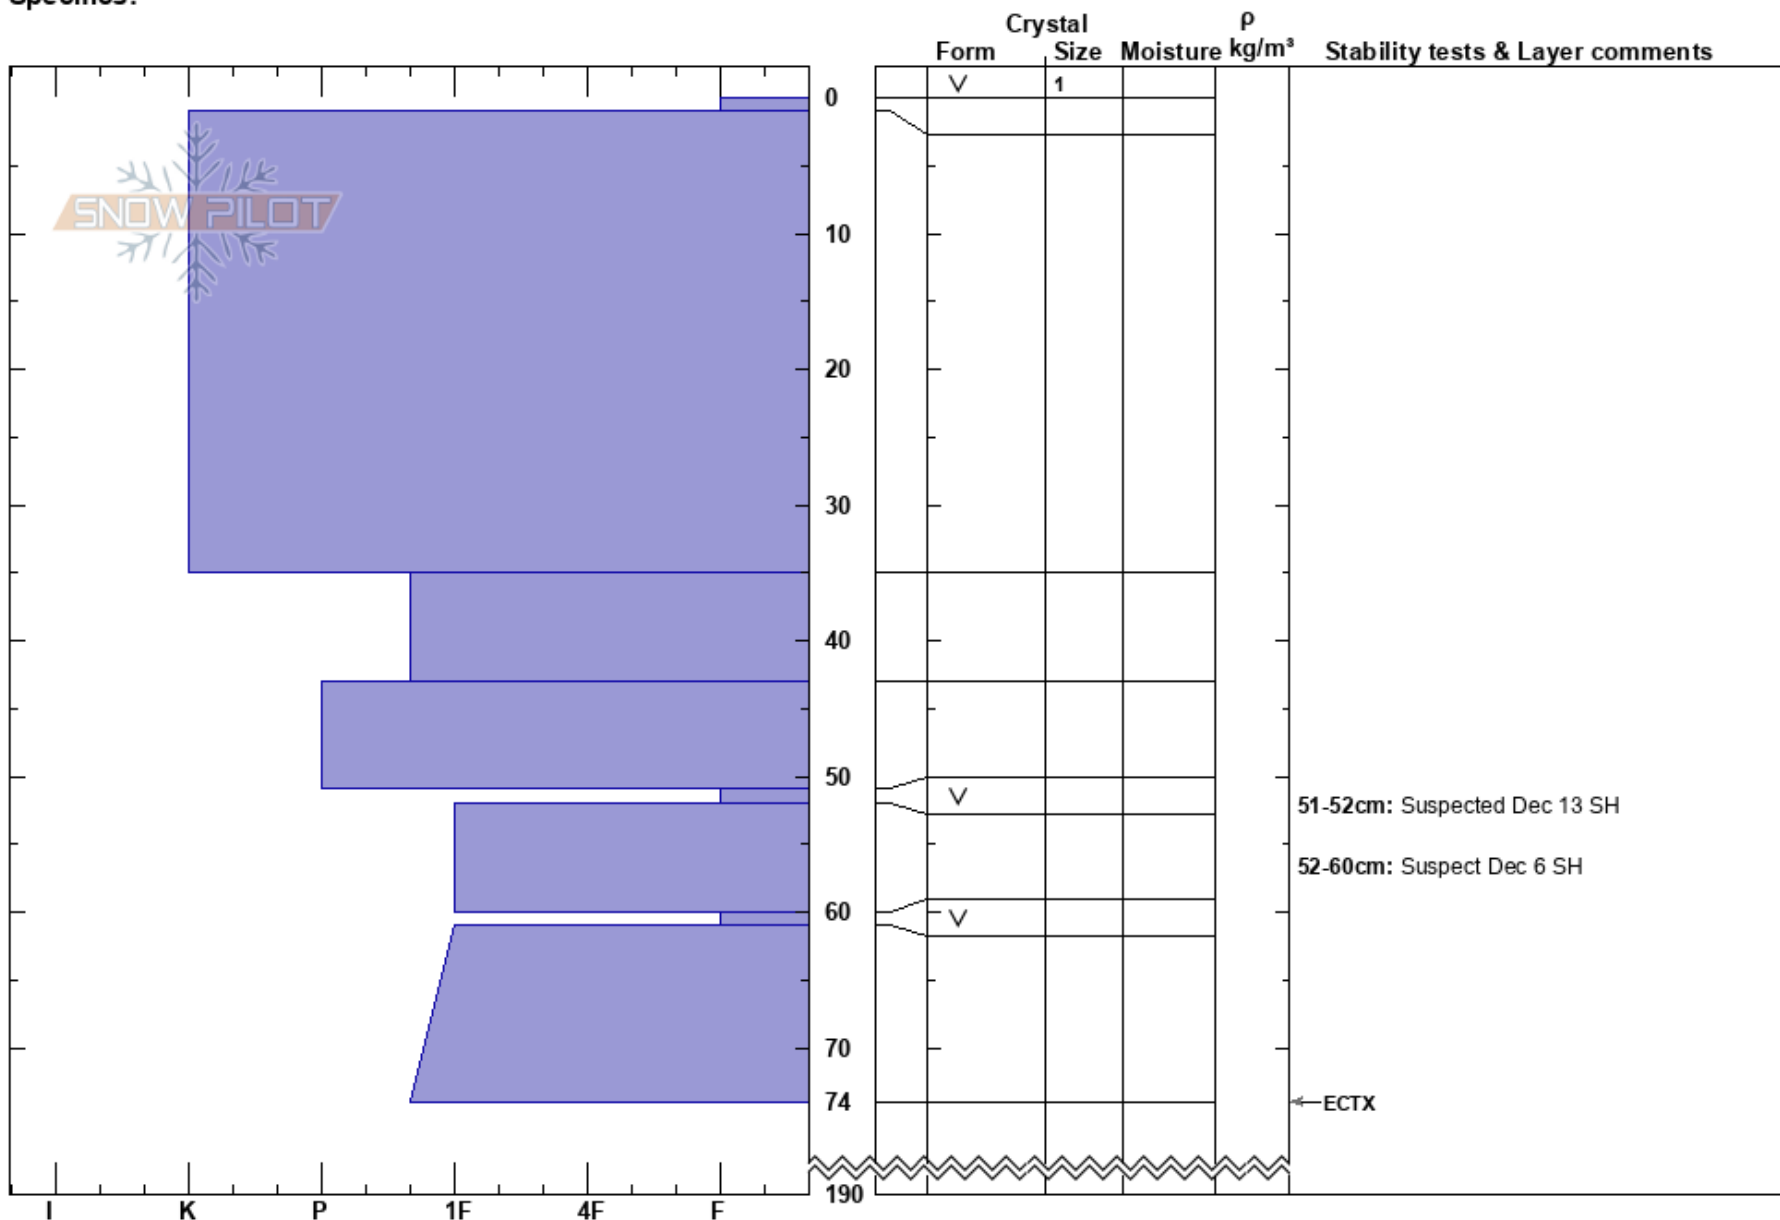

Goldie West Face
 purcell
 BC
Elevation: 2490 m
Aspect: N
Specifics:

Panorama Avalanche Office
 22/01/2025 - 11:30
Co-ord:
Slope Angle:
Wind Loading: previous

Stability:
Air Temperature:
Sky Cover: CLR
Precipitation: NO
Wind: SW Light Breeze

HS: 190
PS: 1
Layer Notes:
 51-52cm: Suspected Dec 13 SH
 52-60cm: Suspect Dec 6 SH
 52-60cm: Problematic layer

Notes: Windloaded Feature in ALP, smooth shale slope. Looking at recent wind affect and Dec 6 SH.