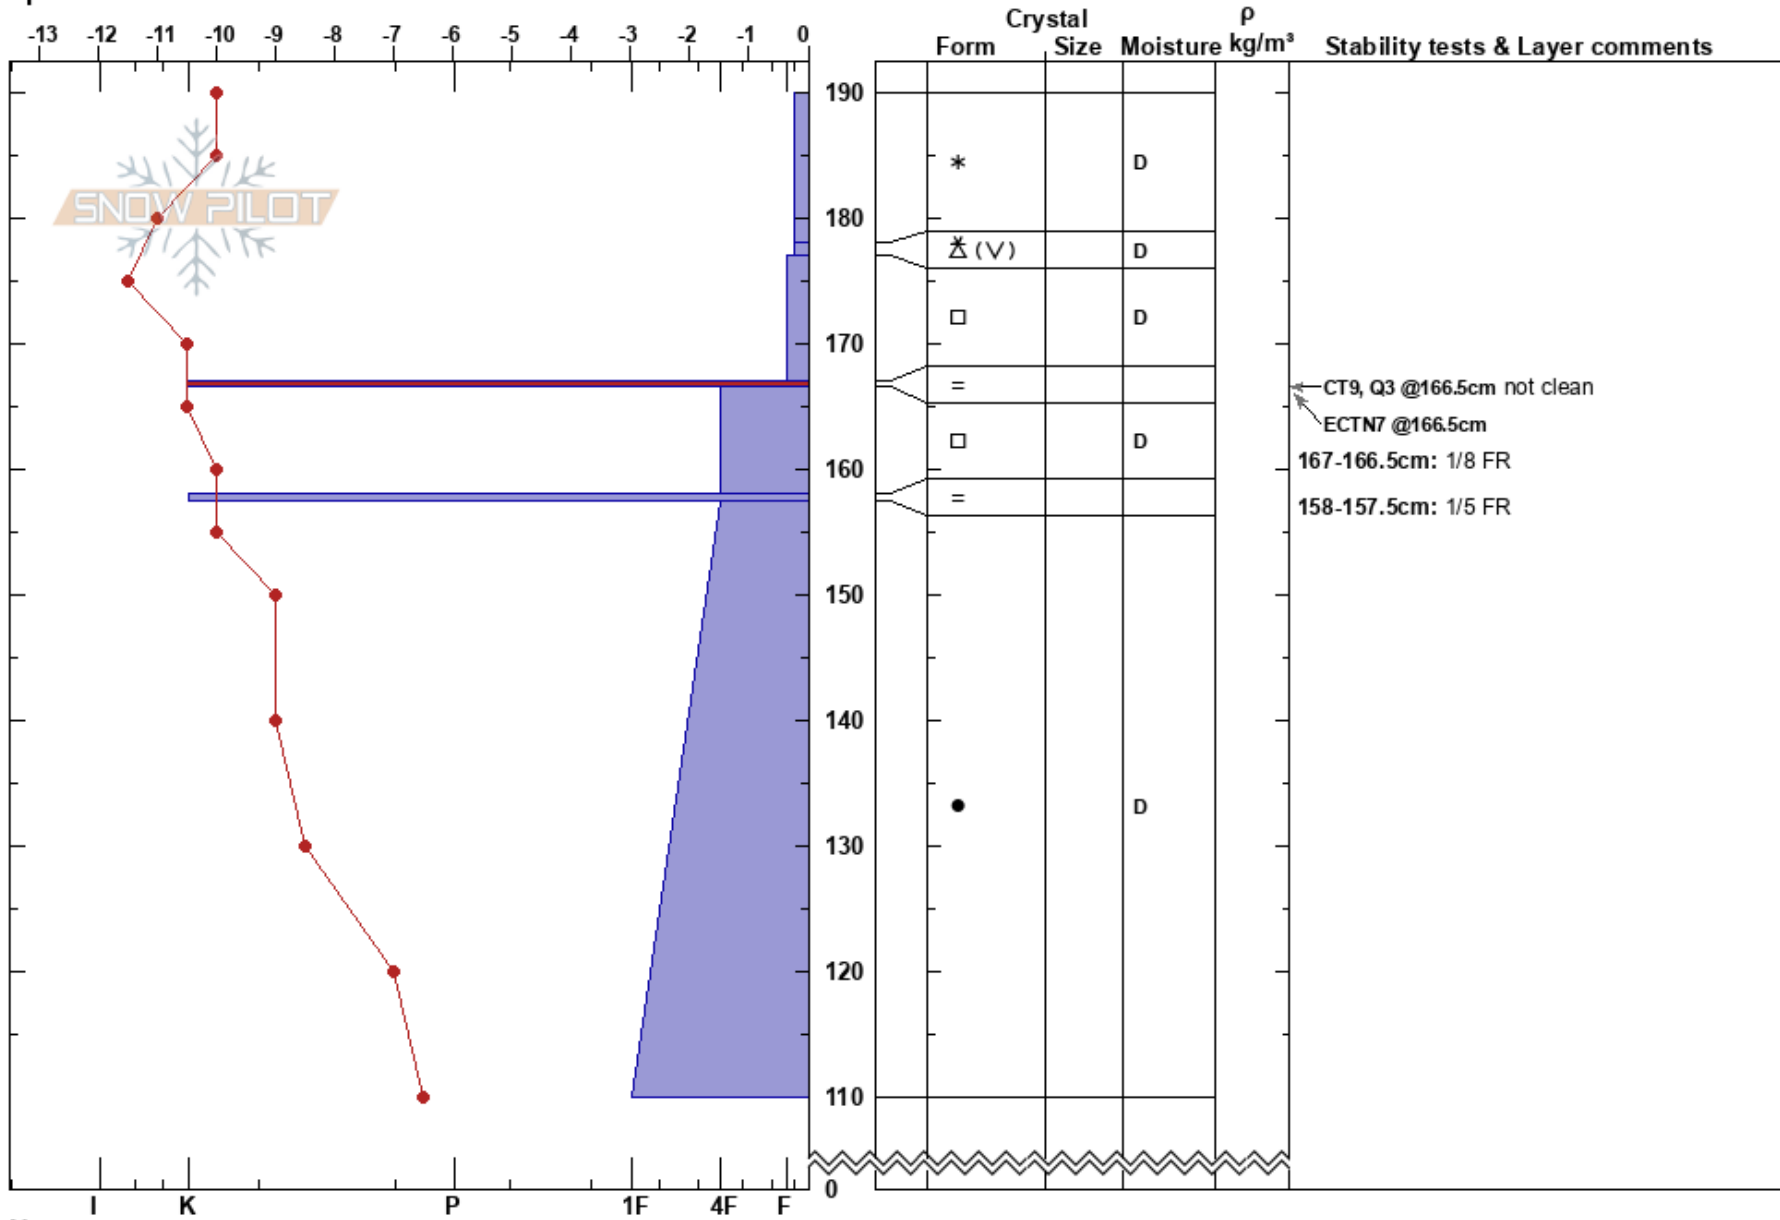

SSP6300
 Swan Range
 MT
 Elevation: 6300 ft
 Aspect: 10°
 Specifics:

christopher gotschalk
 01/22/2025 - 10:30am
 Co-ord: 48.09368N, -113.91158W
 Slope Angle: 20°
 Wind Loading:

Stability:
 Air Temperature: -10°C
 Sky Cover: BKN
 Precipitation: S-1
 Wind: Calm

HS:190
 Layer Notes:
 167-166.5cm: 1/8 FR
 167-166.5cm: Problematic layer
 158-157.5cm: 1/5 FR

Notes: