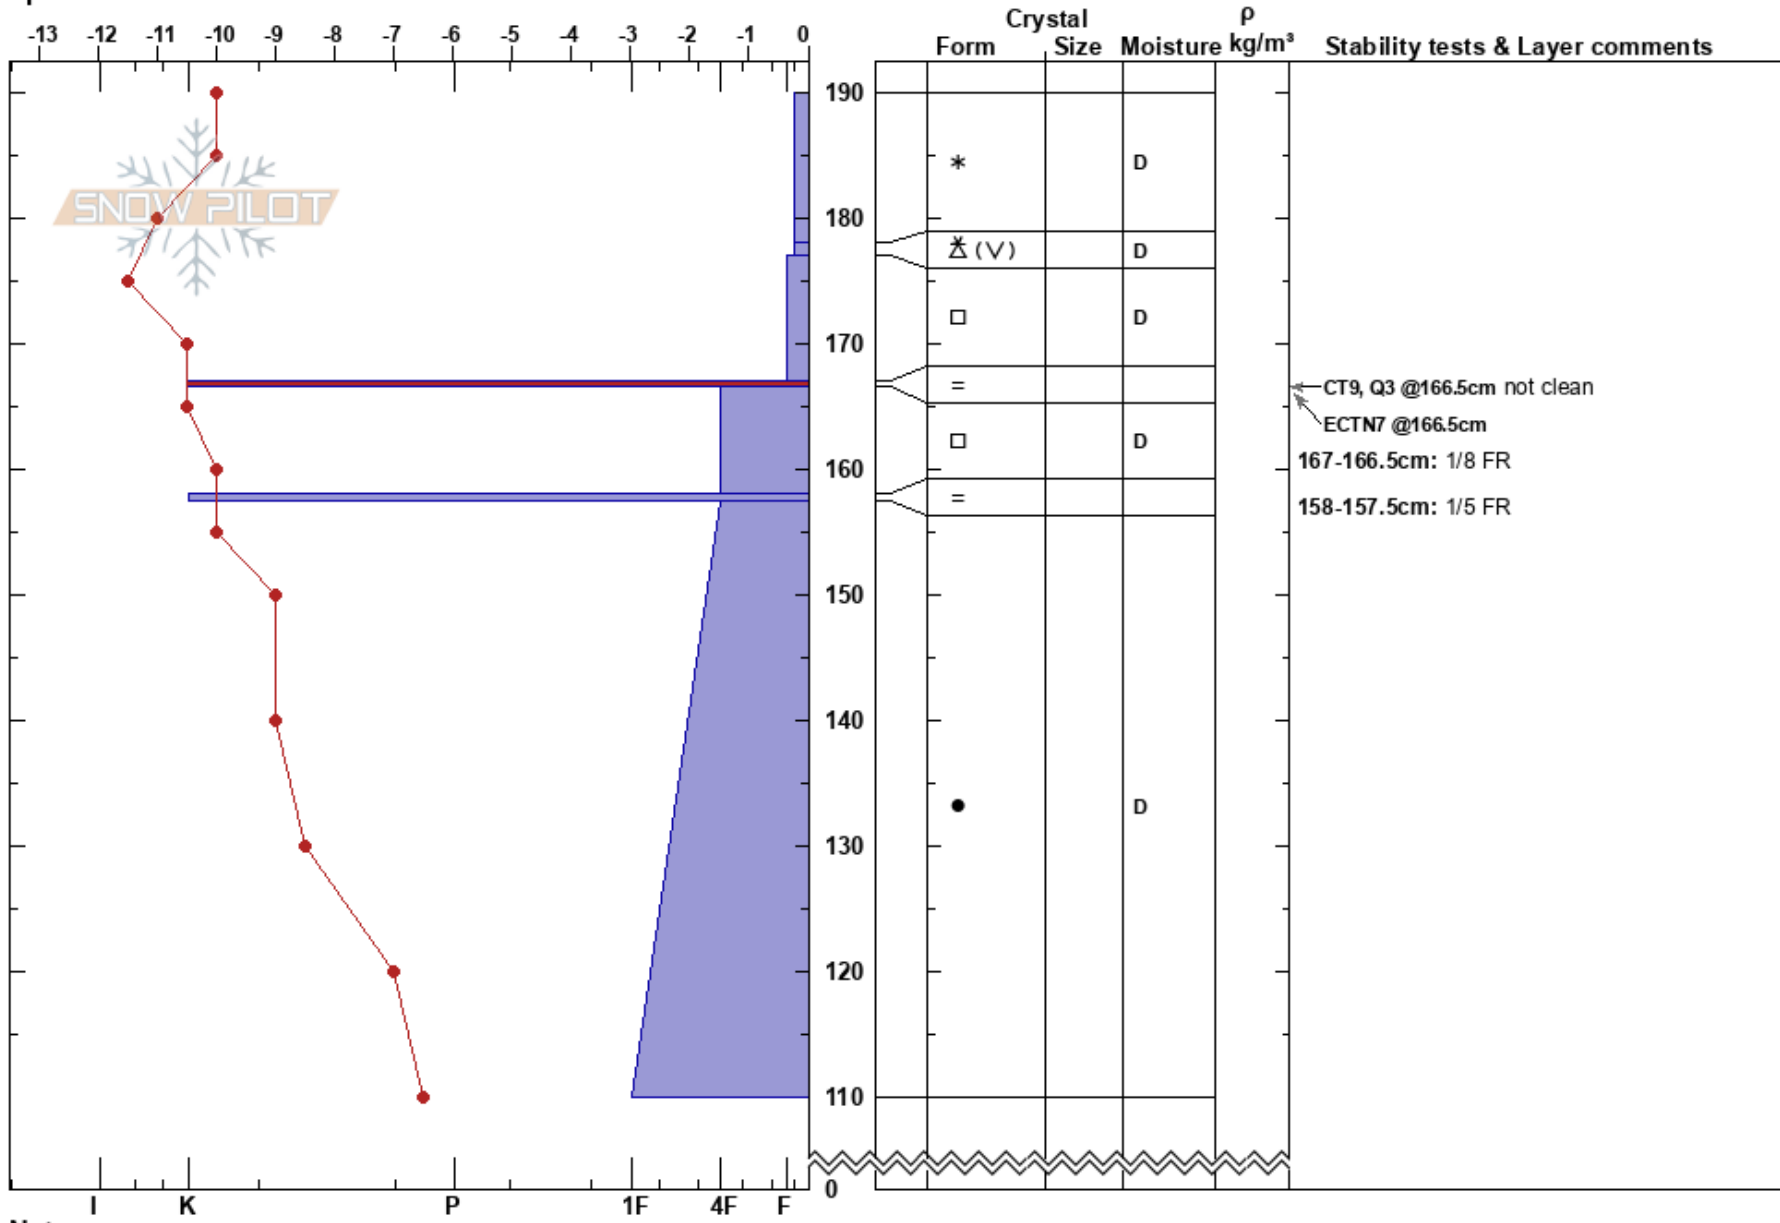

SSP6300  
 Swan Range  
 MT  
 Elevation: 6300 ft  
 Aspect: 10°  
 Specifics:

christopher gotschalk  
 01/22/2025 - 10:30am  
 Co-ord: 48.09368N, -113.91158W  
 Slope Angle: 20°  
 Wind Loading:

Stability:  
 Air Temperature: -10°C  
 Sky Cover: BKN  
 Precipitation: S-1  
 Wind: Calm

HS:190  
 Layer Notes:  
 167-166.5cm: 1/8 FR  
 167-166.5cm: Problematic layer  
 158-157.5cm: 1/5 FR

Notes: