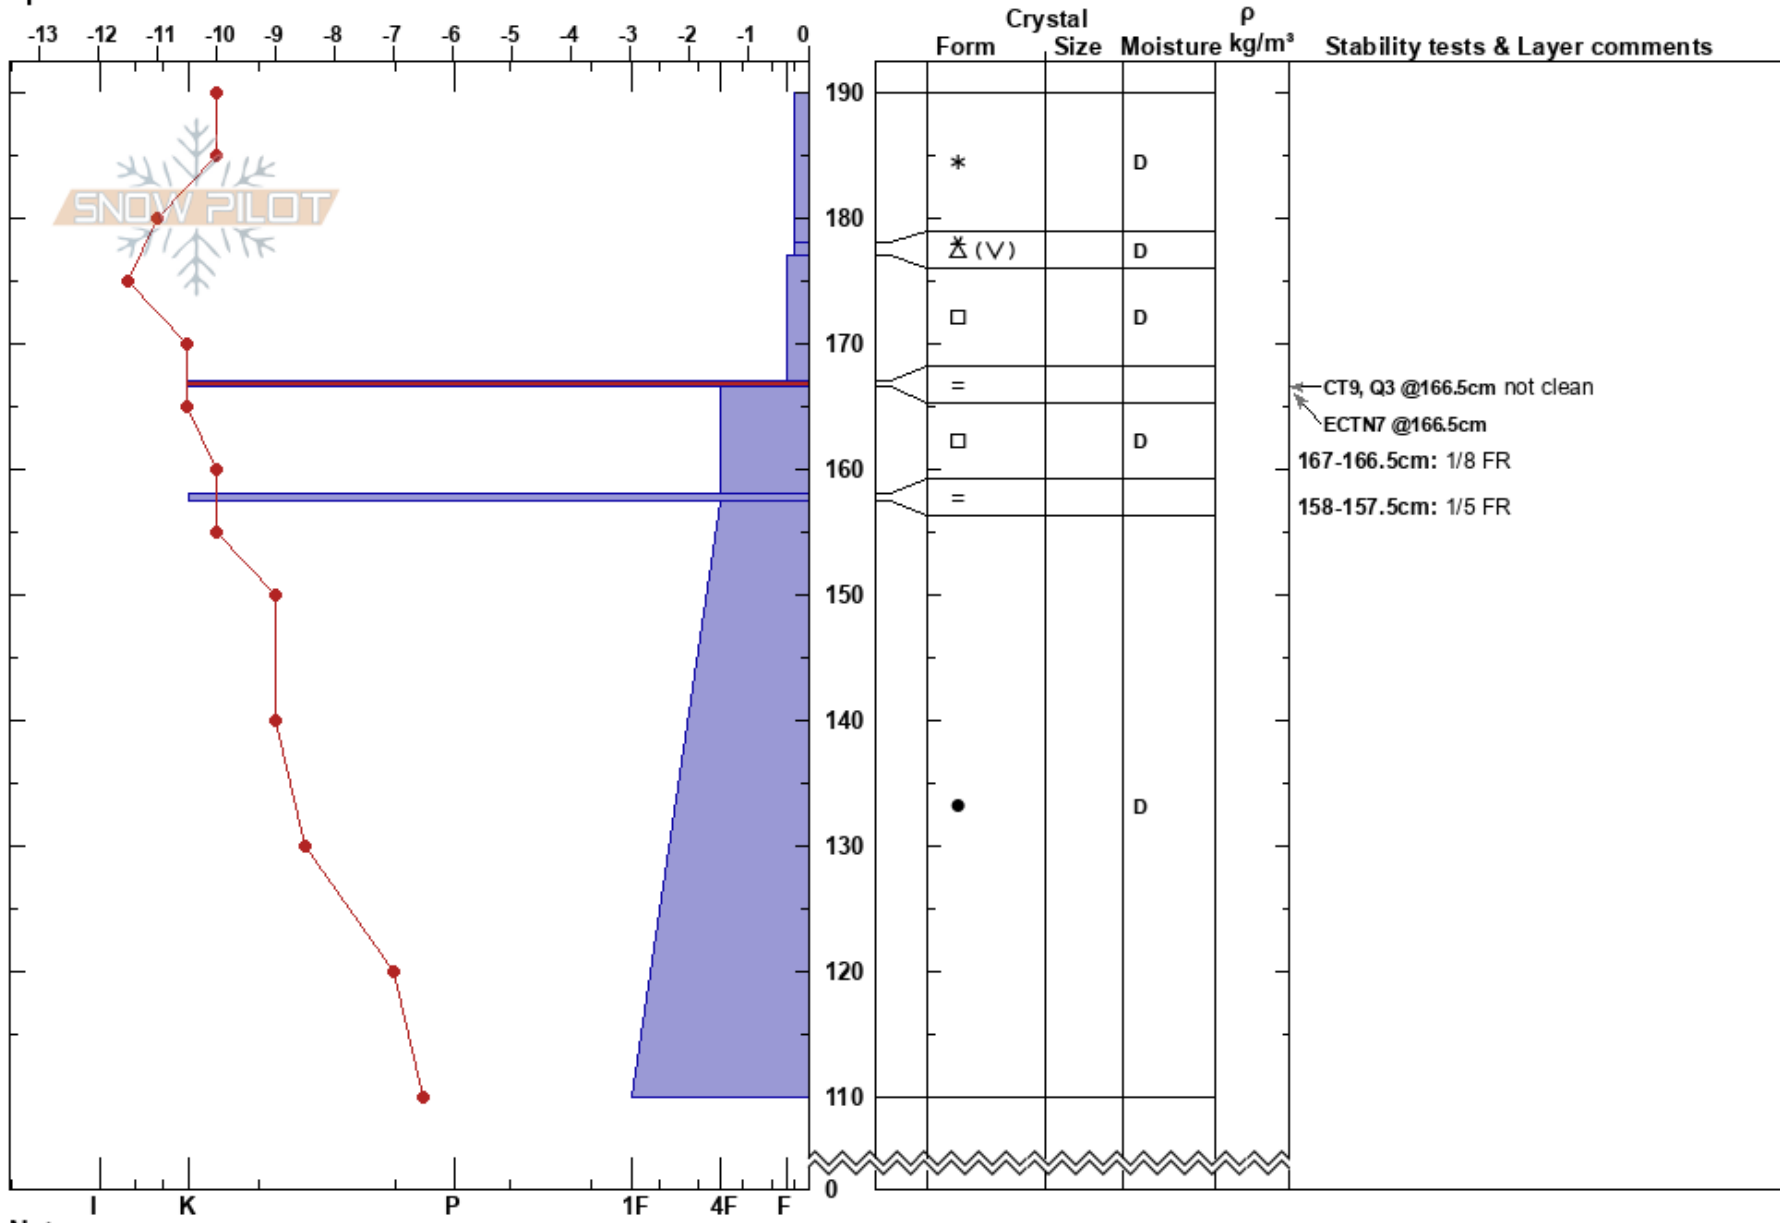

SSP6300
 Swan Range
 MT
 Elevation: 6300 ft
 Aspect: 10°
 Specifics:

christopher gotschalk
 01/22/2025 - 10:30am
 Co-ord: 48.09368N, -113.91158W
 Slope Angle: 20°
 Wind Loading:

Stability:
 Air Temperature: -10°C
 Sky Cover: BKN
 Precipitation: S-1
 Wind: Calm

HS:190
 Layer Notes:
 167-166.5cm: 1/8 FR
 167-166.5cm: Problematic layer
 158-157.5cm: 1/5 FR

Notes: