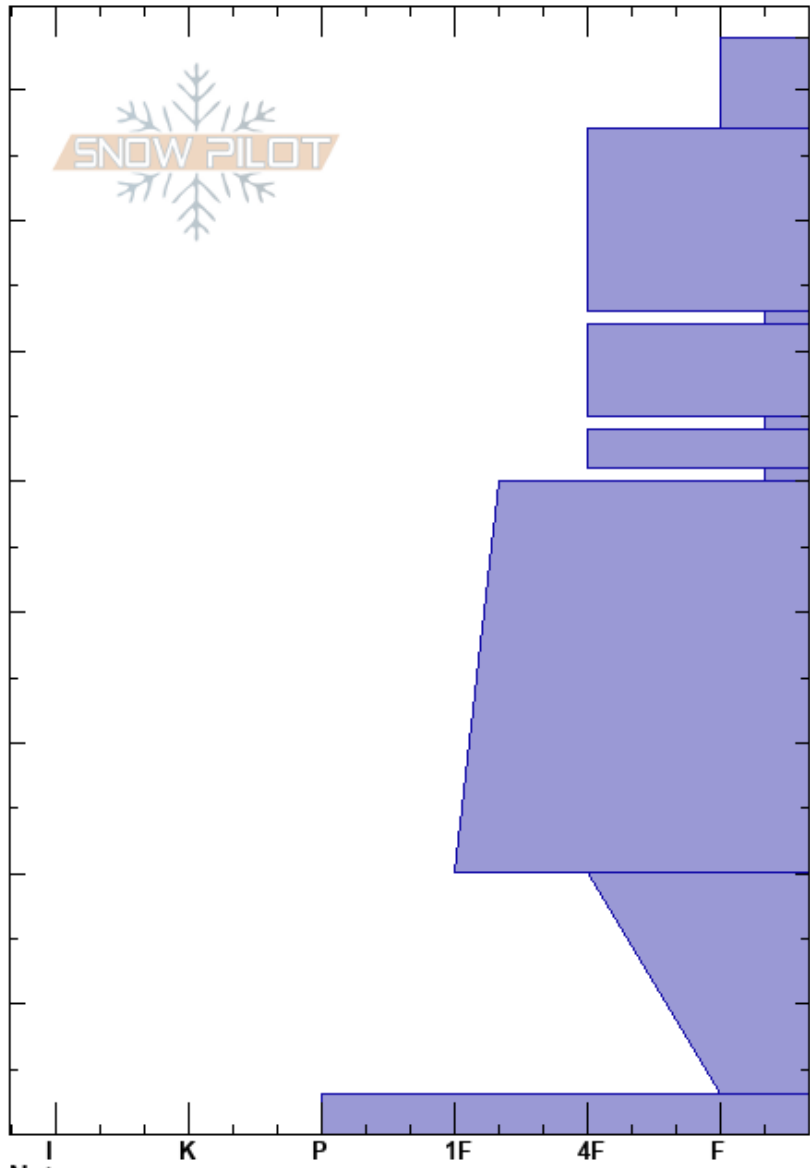

Goldie West Face
 Purcell
 BC
 Elevation: 2450 m
 Aspect: N
 Specifics:

Panorama Avalanche Office
 22/01/2025 - 10:30
 Co-ord:
 Slope Angle: 24°
 Wind Loading: yes

Stability:
 Air Temperature:
 Sky Cover: CLR
 Precipitation: NO
 Wind: SW Light Breeze

HS:84
 51-50cm: Dec 6, breaking down
 3-0cm: Oct Mfcr, breaking down

Crystal Form	Crystal Size	Moisture	ρ kg/m ³	Stability tests & Layer comments
∨	1			
/				
∨				
∨				
∨	6			51-50cm: Dec 6, breaking down
⊙				ECTX

Notes: IS, CC: Open patch in previous windload at TL. Smooth shale slopes

3-0cm: Oct Mfcr, breaking down