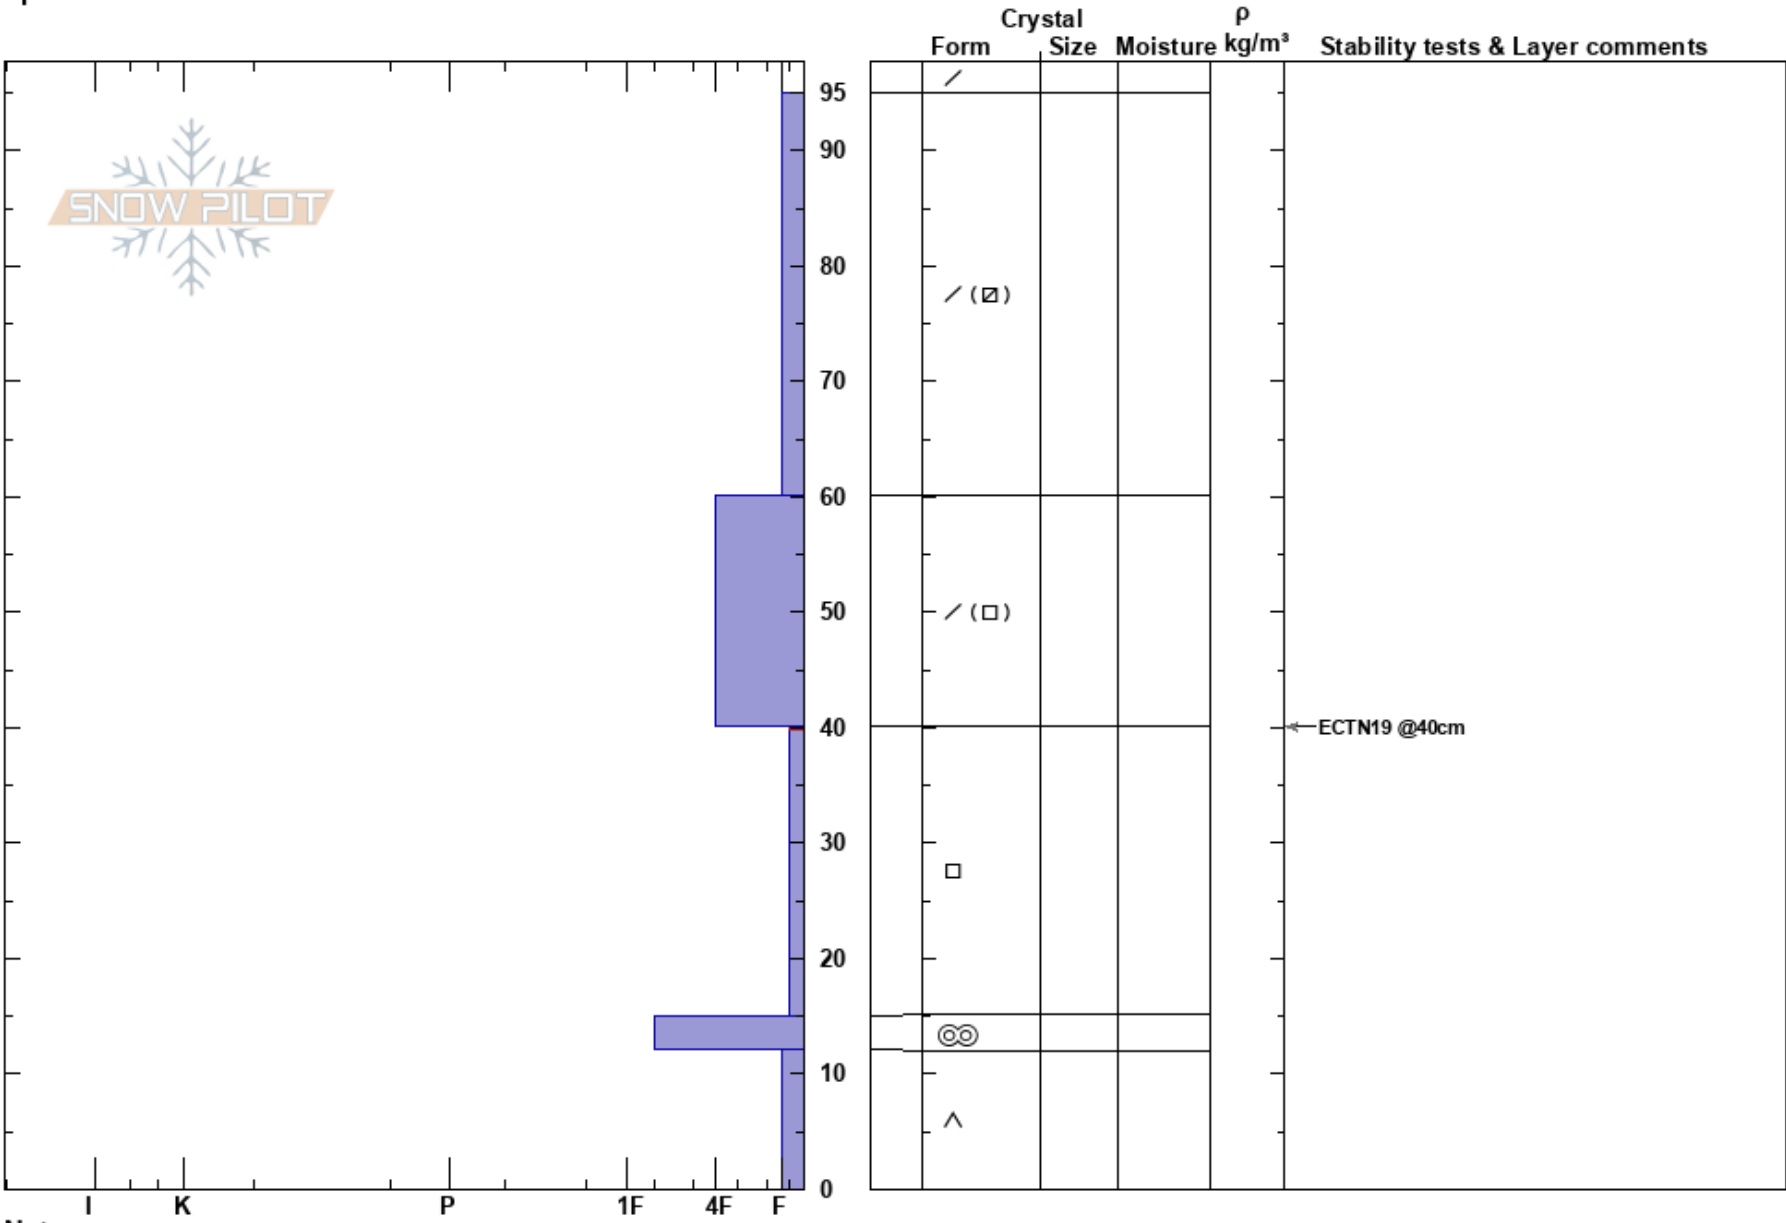

Blue Ridge W BTL
 Bottle Peak
 CO
 Elevation: 10100 ft
 Aspect: W
 Specifics:

Austin DiVesta
 01/22/2025 - 2:00pm
 Co-ord: 39.97281N, -106.00685W
 Slope Angle: 15°
 Wind Loading: no

Stability:
 Air Temperature:
 Sky Cover: FEW
 Precipitation: NO
 Wind: Calm

HS:95
 PF:95 40-15cm: Problematic layer

Notes: