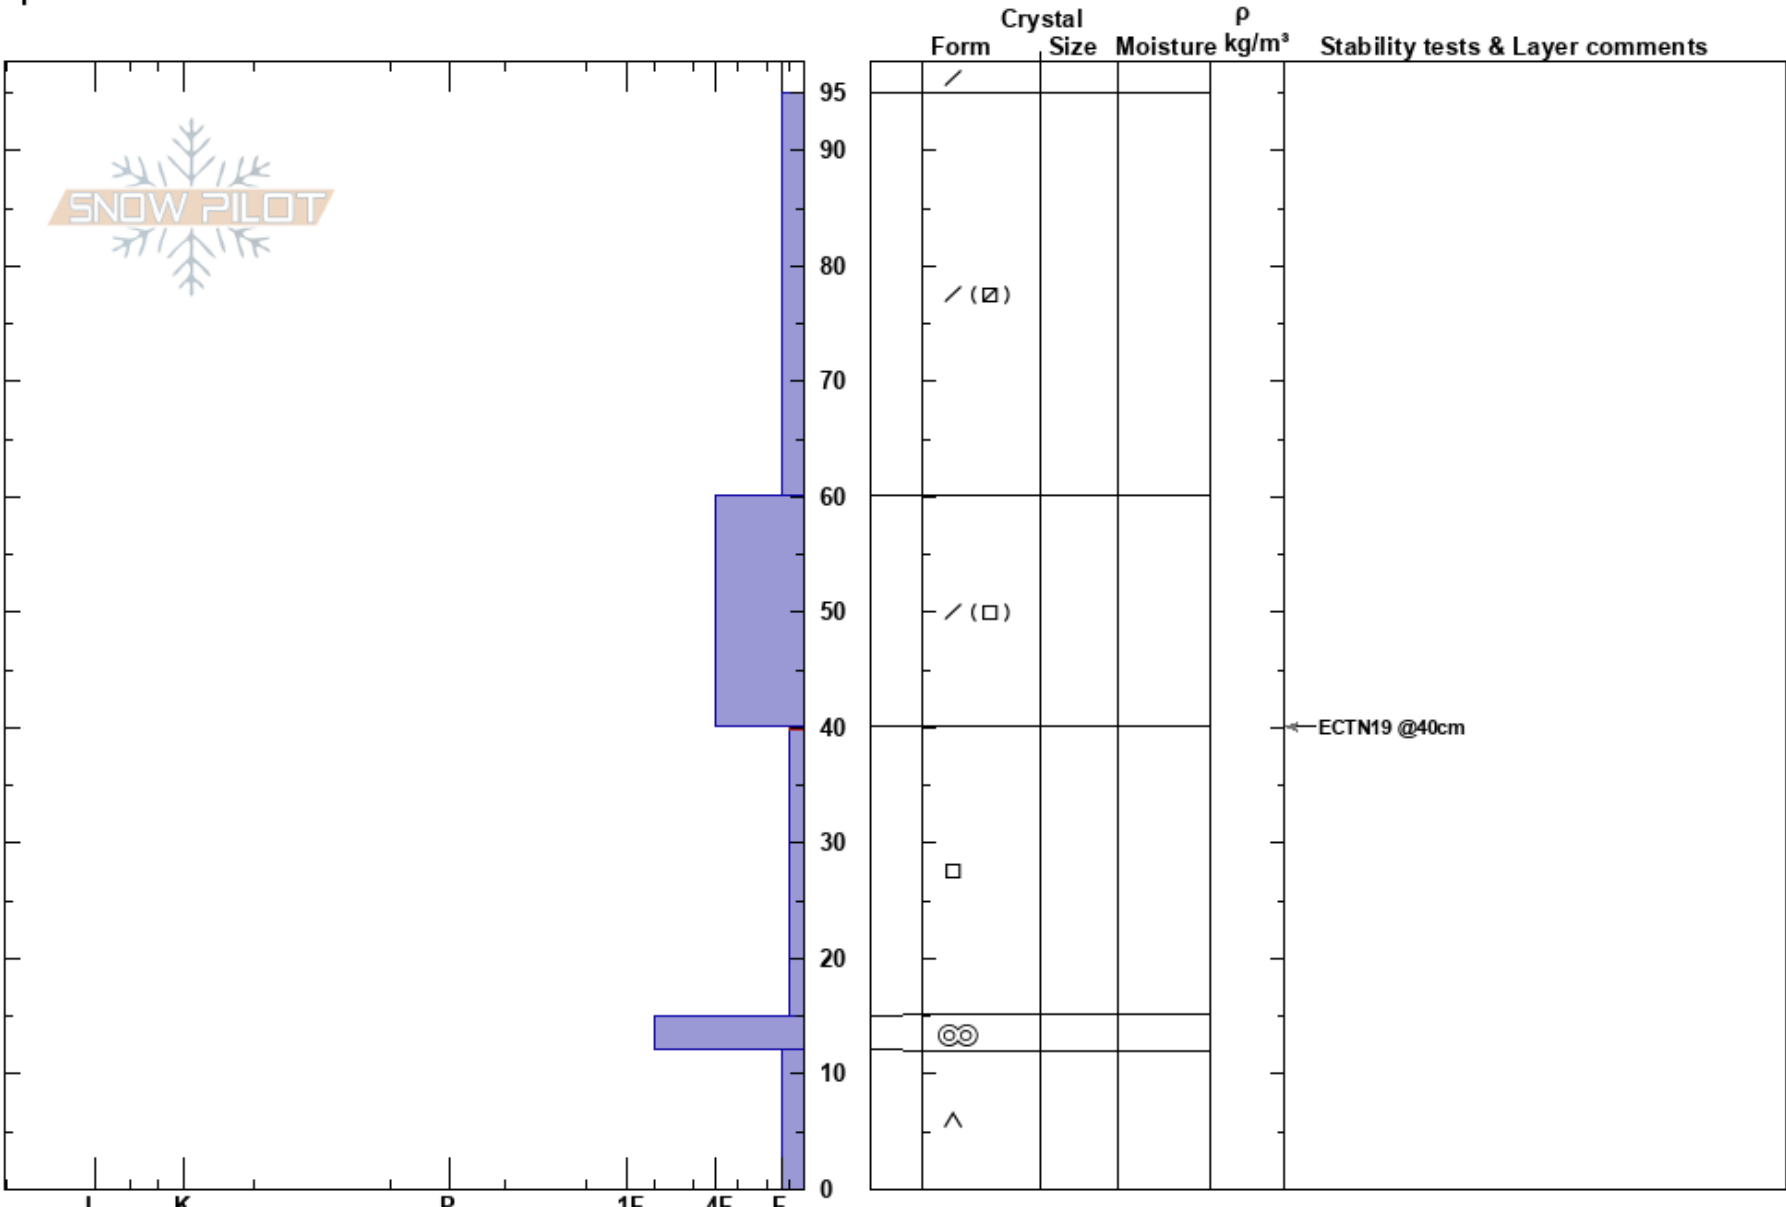

Blue Ridge W BTL  
 Bottle Peak  
 CO  
 Elevation: 10100 ft  
 Aspect: W  
 Specifics:

Austin DiVesta  
 01/22/2025 - 2:00pm  
 Co-ord: 39.97281N, -106.00685W  
 Slope Angle: 15°  
 Wind Loading: no

Stability:  
 Air Temperature:  
 Sky Cover: FEW  
 Precipitation: NO  
 Wind: Calm

HS:95  
 PF:95 40-15cm: Problematic layer

Notes: