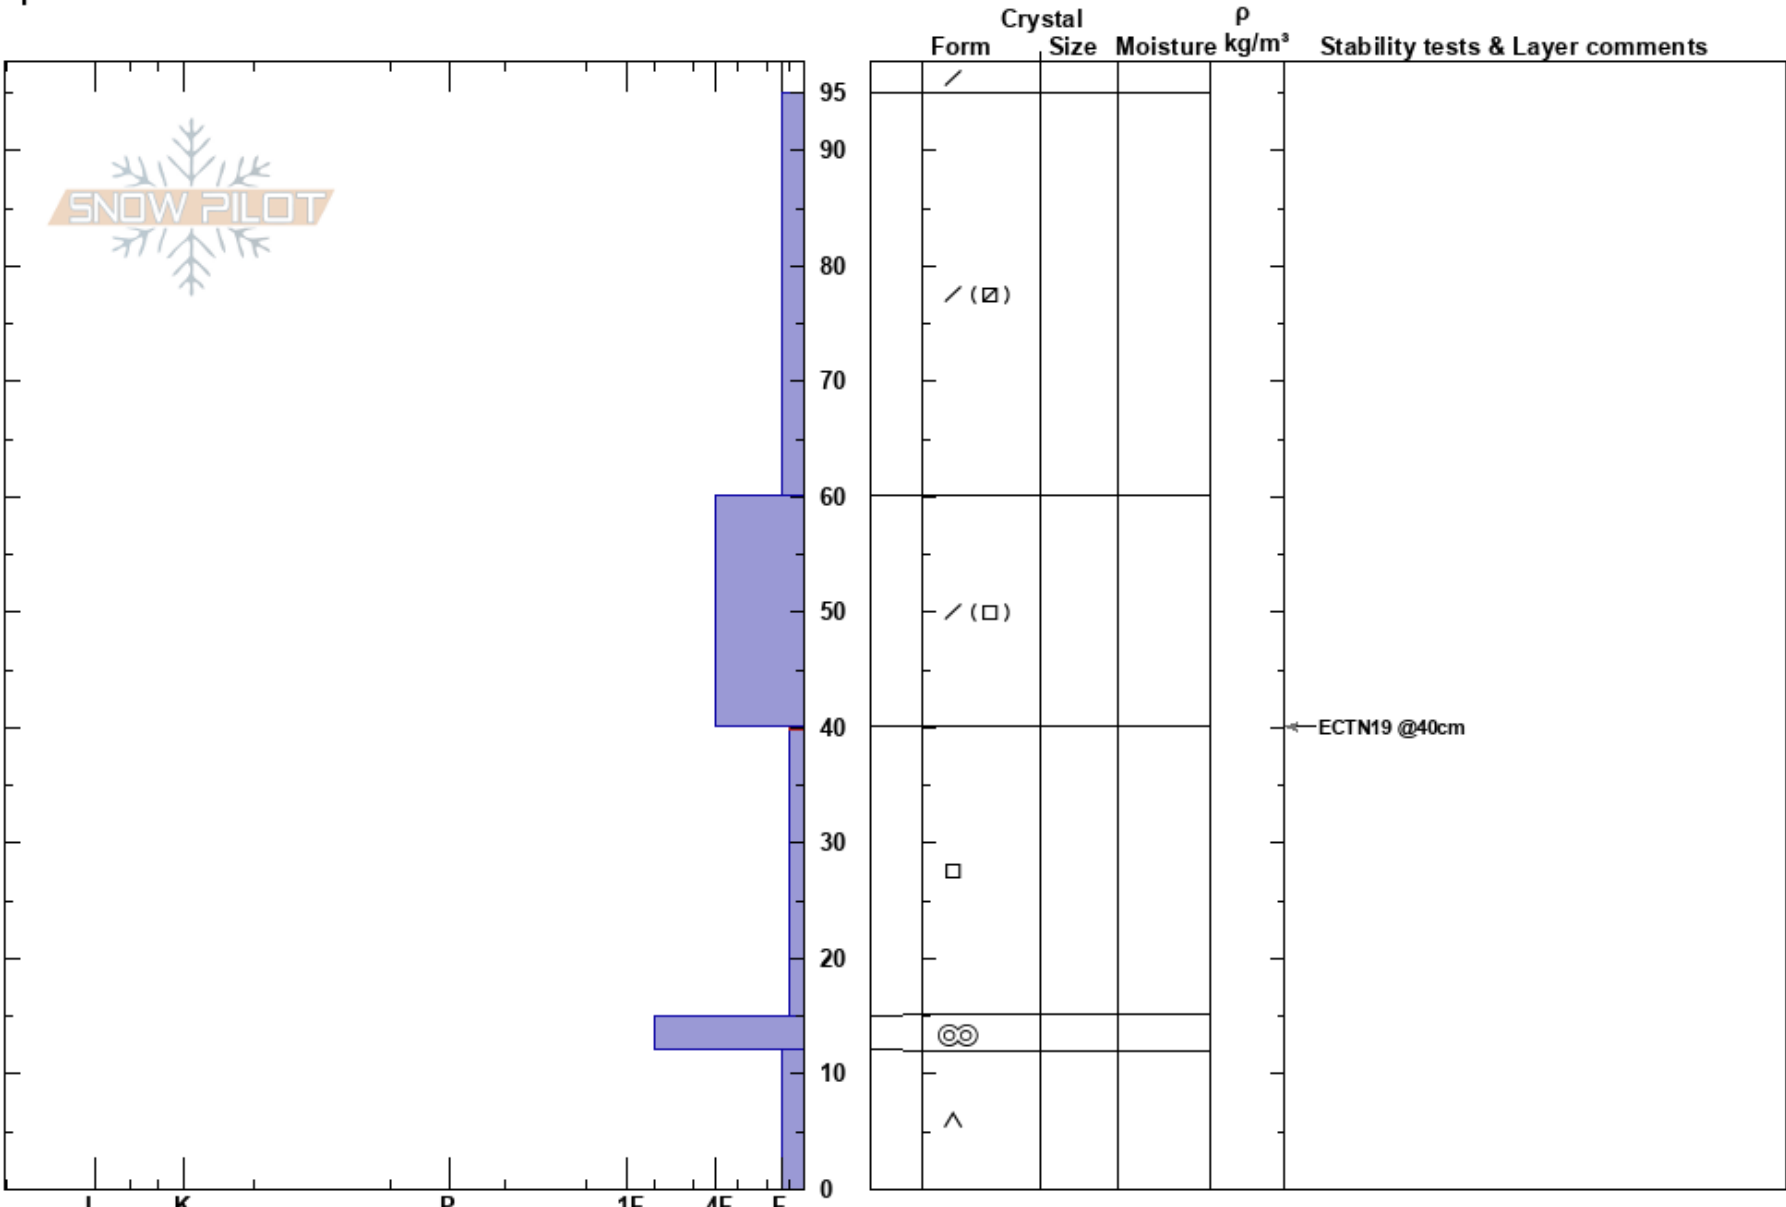

Blue Ridge W BTL
 Bottle Peak
 CO
 Elevation: 10100 ft
 Aspect: W
 Specifics:

Austin DiVesta
 01/22/2025 - 2:00pm
 Co-ord: 39.97281N, -106.00685W
 Slope Angle: 15°
 Wind Loading: no

Stability:
 Air Temperature:
 Sky Cover: FEW
 Precipitation: NO
 Wind: Calm

HS:95
 PF:95 40-15cm:Problematic layer

Notes: