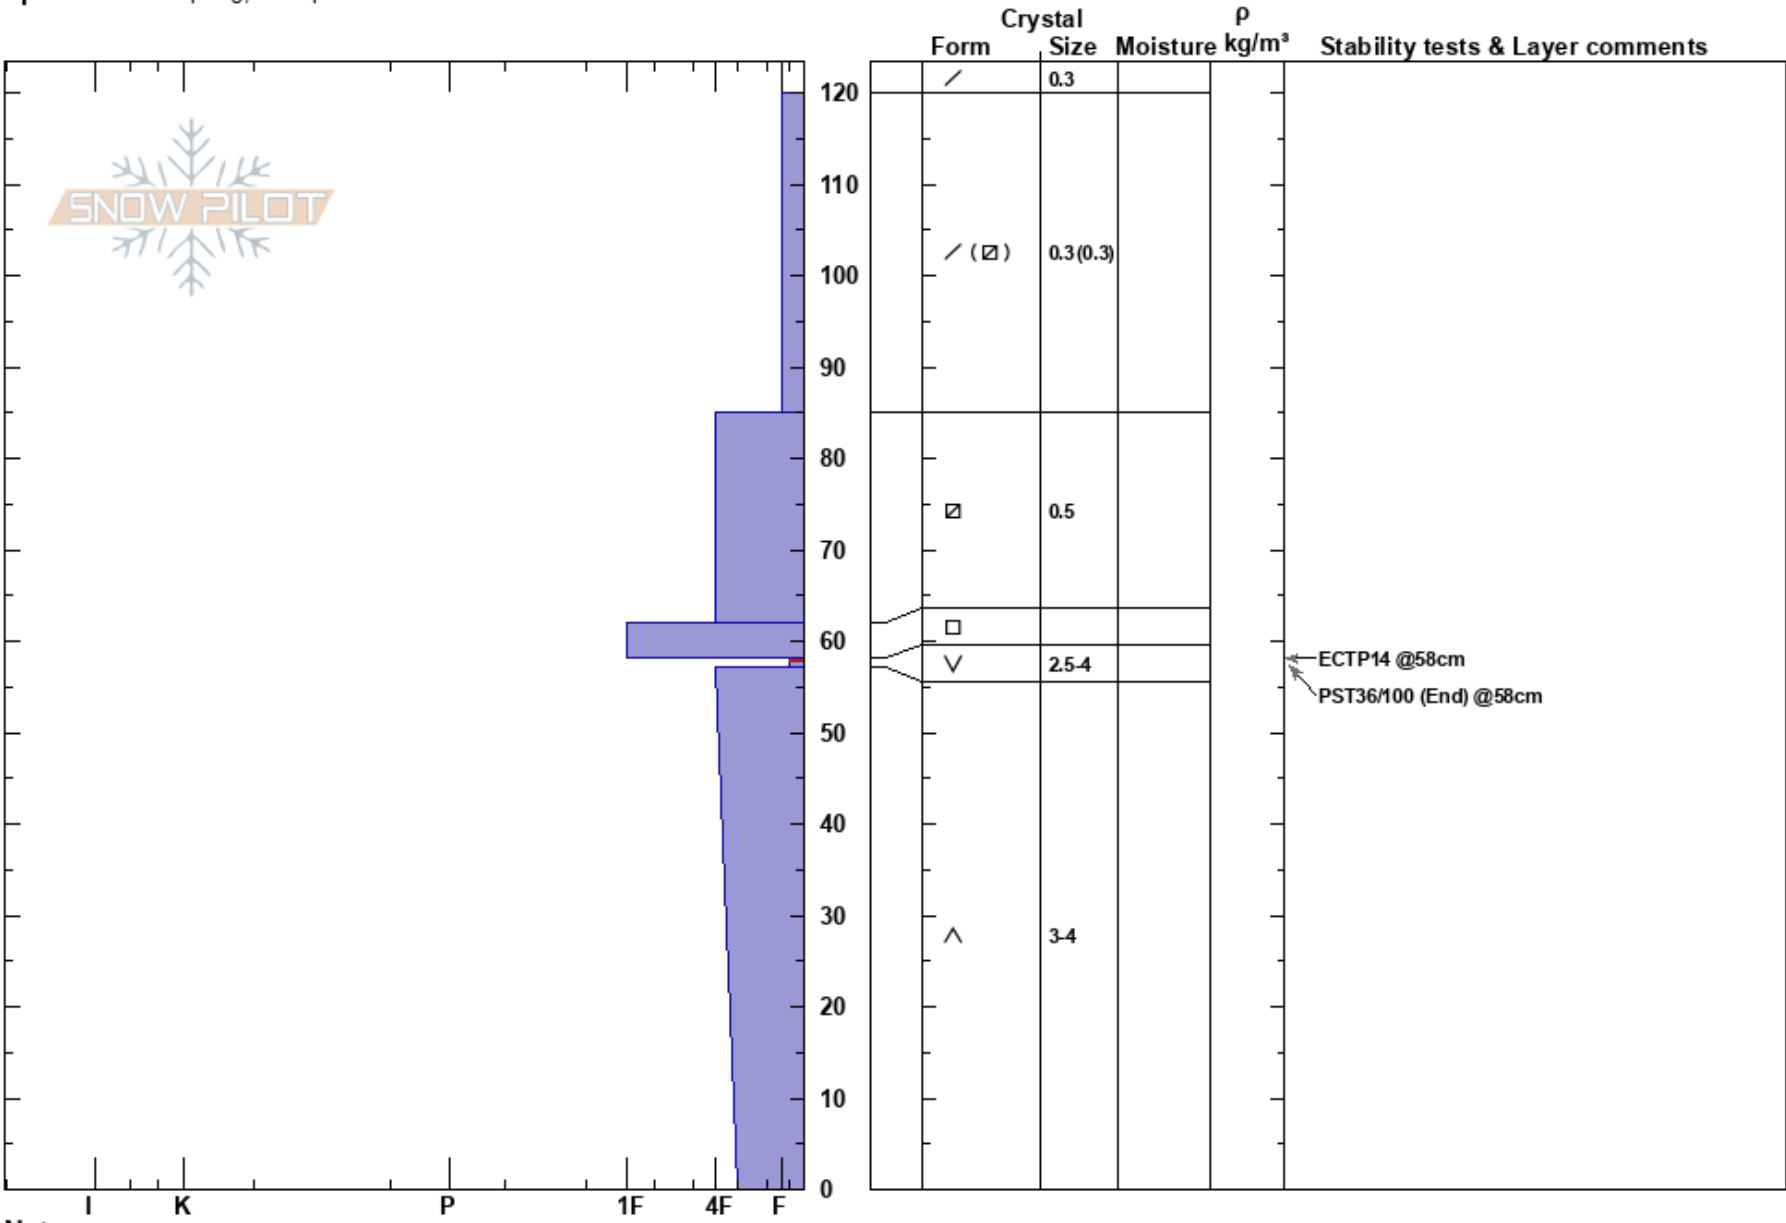

Blue Ridge NE BTL
 Bottle Peak
 CO
 Elevation: 10800 ft
 Aspect: NE
 Specifics: Collapsing, widespreac

Austin DiVesta
 01/22/2025 - 12:00pm
 Co-ord: 39.96239N, -105.98300W
 Slope Angle: 15°
 Wind Loading: no

Stability:
 Air Temperature:
 Sky Cover: OVC
 Precipitation: NO
 Wind: Calm

HS:120
 PF:120 58-57cm:Problematic layer

Layer Notes:

Notes: