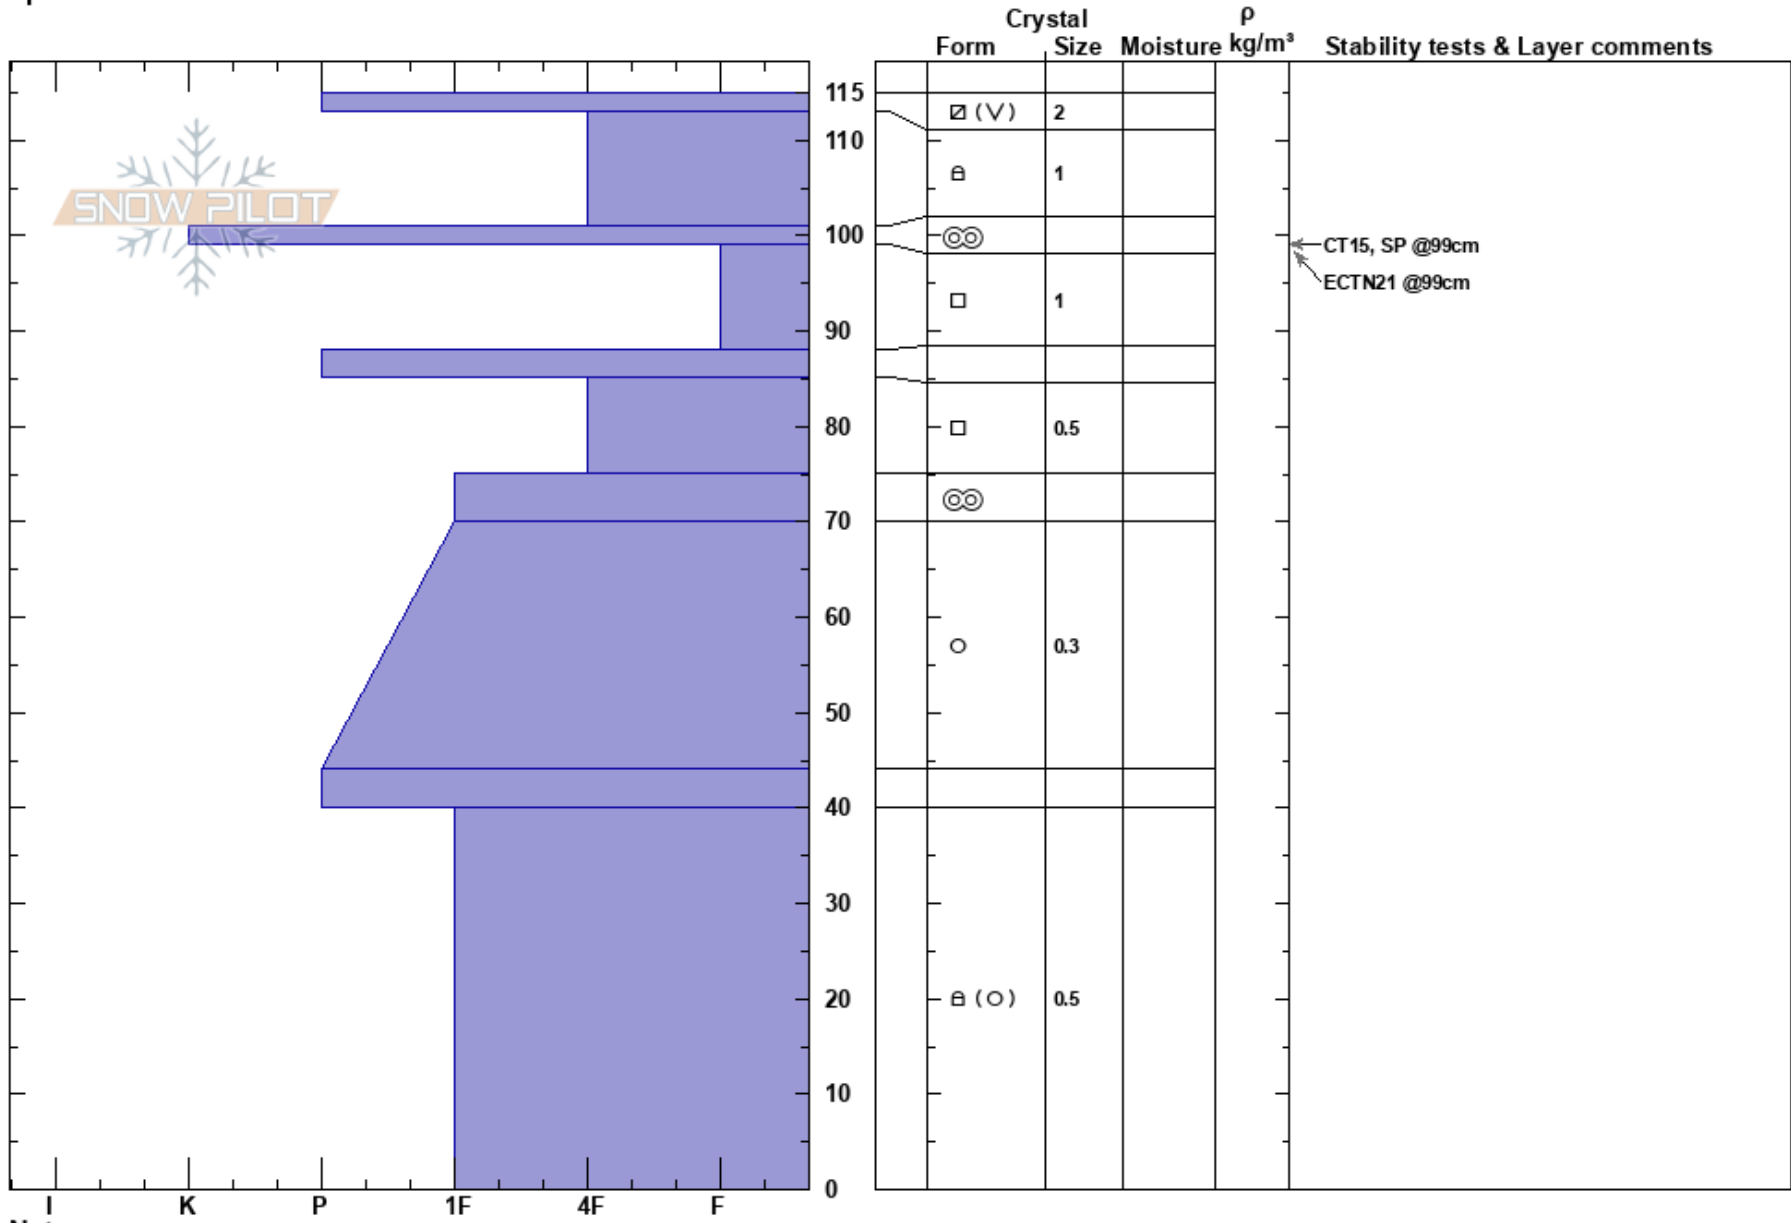

AIARE 2
 Lake Tahoe
 CA
 Elevation: 7720 ft
 Aspect: N
 Specifics:

Tasha Thomas
 01/21/2025 - 12:30pm
 Co-ord: 38.83187N, -120.04552W
 Slope Angle: 30°
 Wind Loading: no

Stability:
 Air Temperature: 5°C
 Sky Cover: CLR
 Precipitation: NO
 Wind: SW Calm

HS:115
 PF:10
 PS:3

Layer Notes:

Notes: