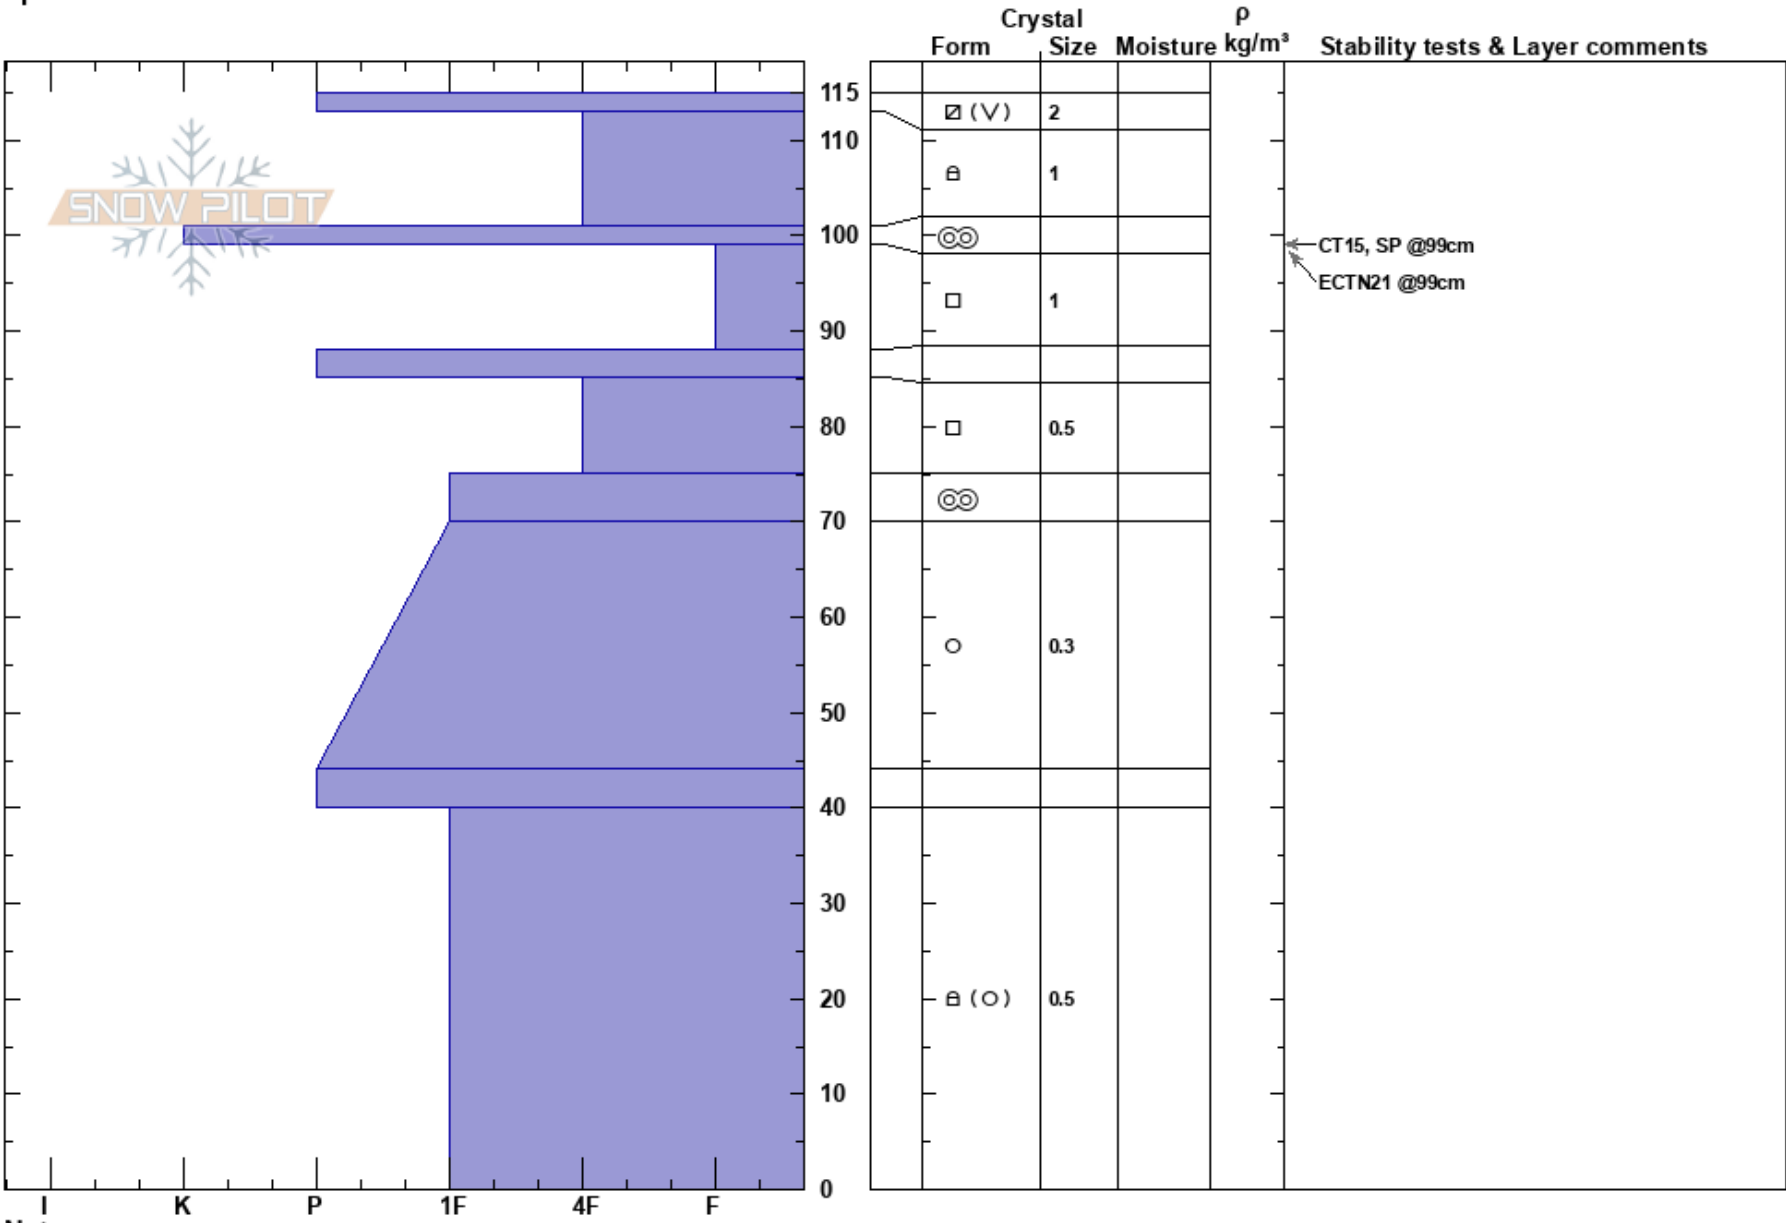

AIARE 2  
 Lake Tahoe  
 CA  
 Elevation: 7720 ft  
 Aspect: N  
 Specifics:

Tasha Thomas  
 01/21/2025 - 12:30pm  
 Co-ord: 38.83187N, -120.04552W  
 Slope Angle: 30°  
 Wind Loading: no

Stability:  
 Air Temperature: 5°C  
 Sky Cover: CLR  
 Precipitation: NO  
 Wind: SW Calm

HS:115  
 PF:10  
 PS:3

Layer Notes:

Notes: