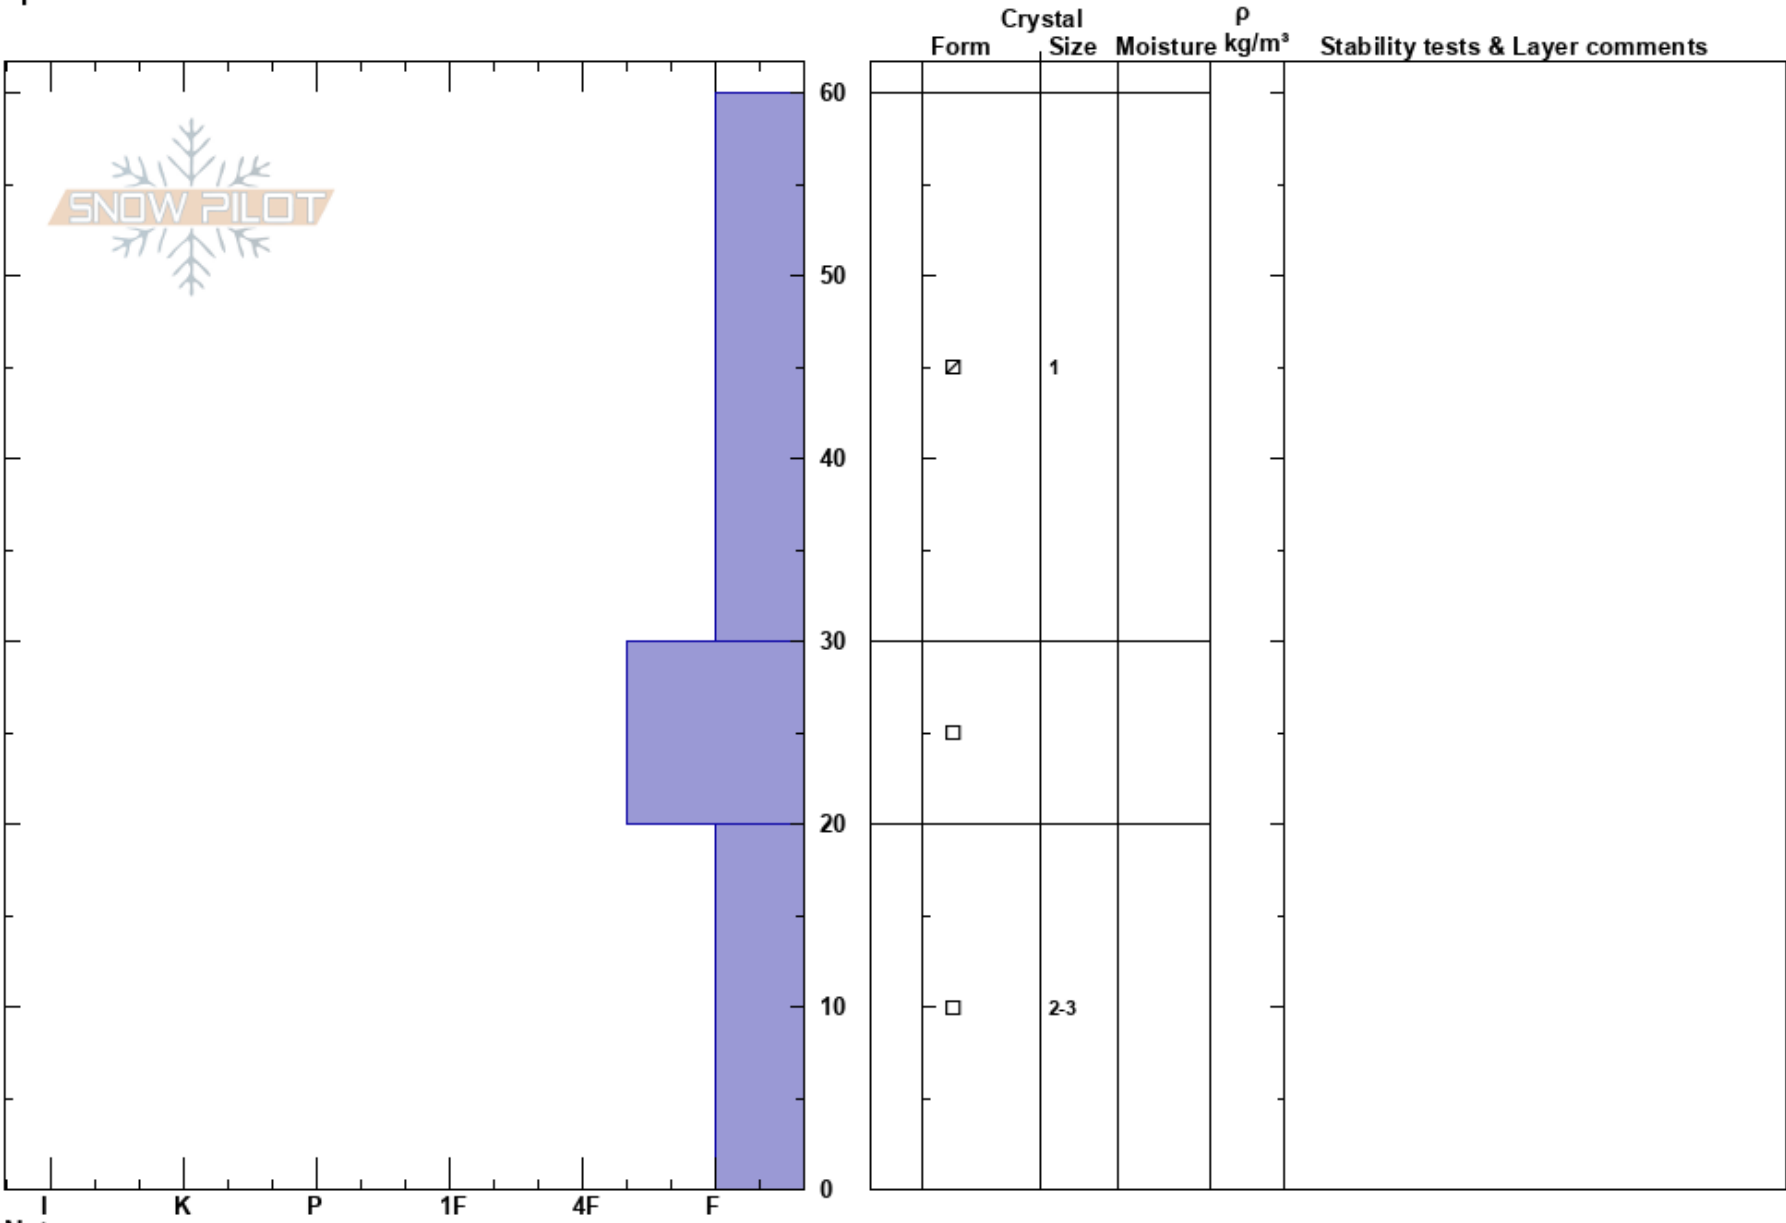

R+B Tailings
 San Juan Range
 CO
 Elevation: 10900 ft
 Aspect: W
 Specifics:

Matthew Cecil
 01/21/2025 - 10:30am
 Co-ord: 37.89736N, -107.64410W
 Slope Angle: 34°
 Wind Loading:

Stability:
 Air Temperature:
 Sky Cover: CLR
 Precipitation: NO
 Wind: NW Calm

HS:60
 PF:0
 PS:40
 Layer Notes:

Notes: