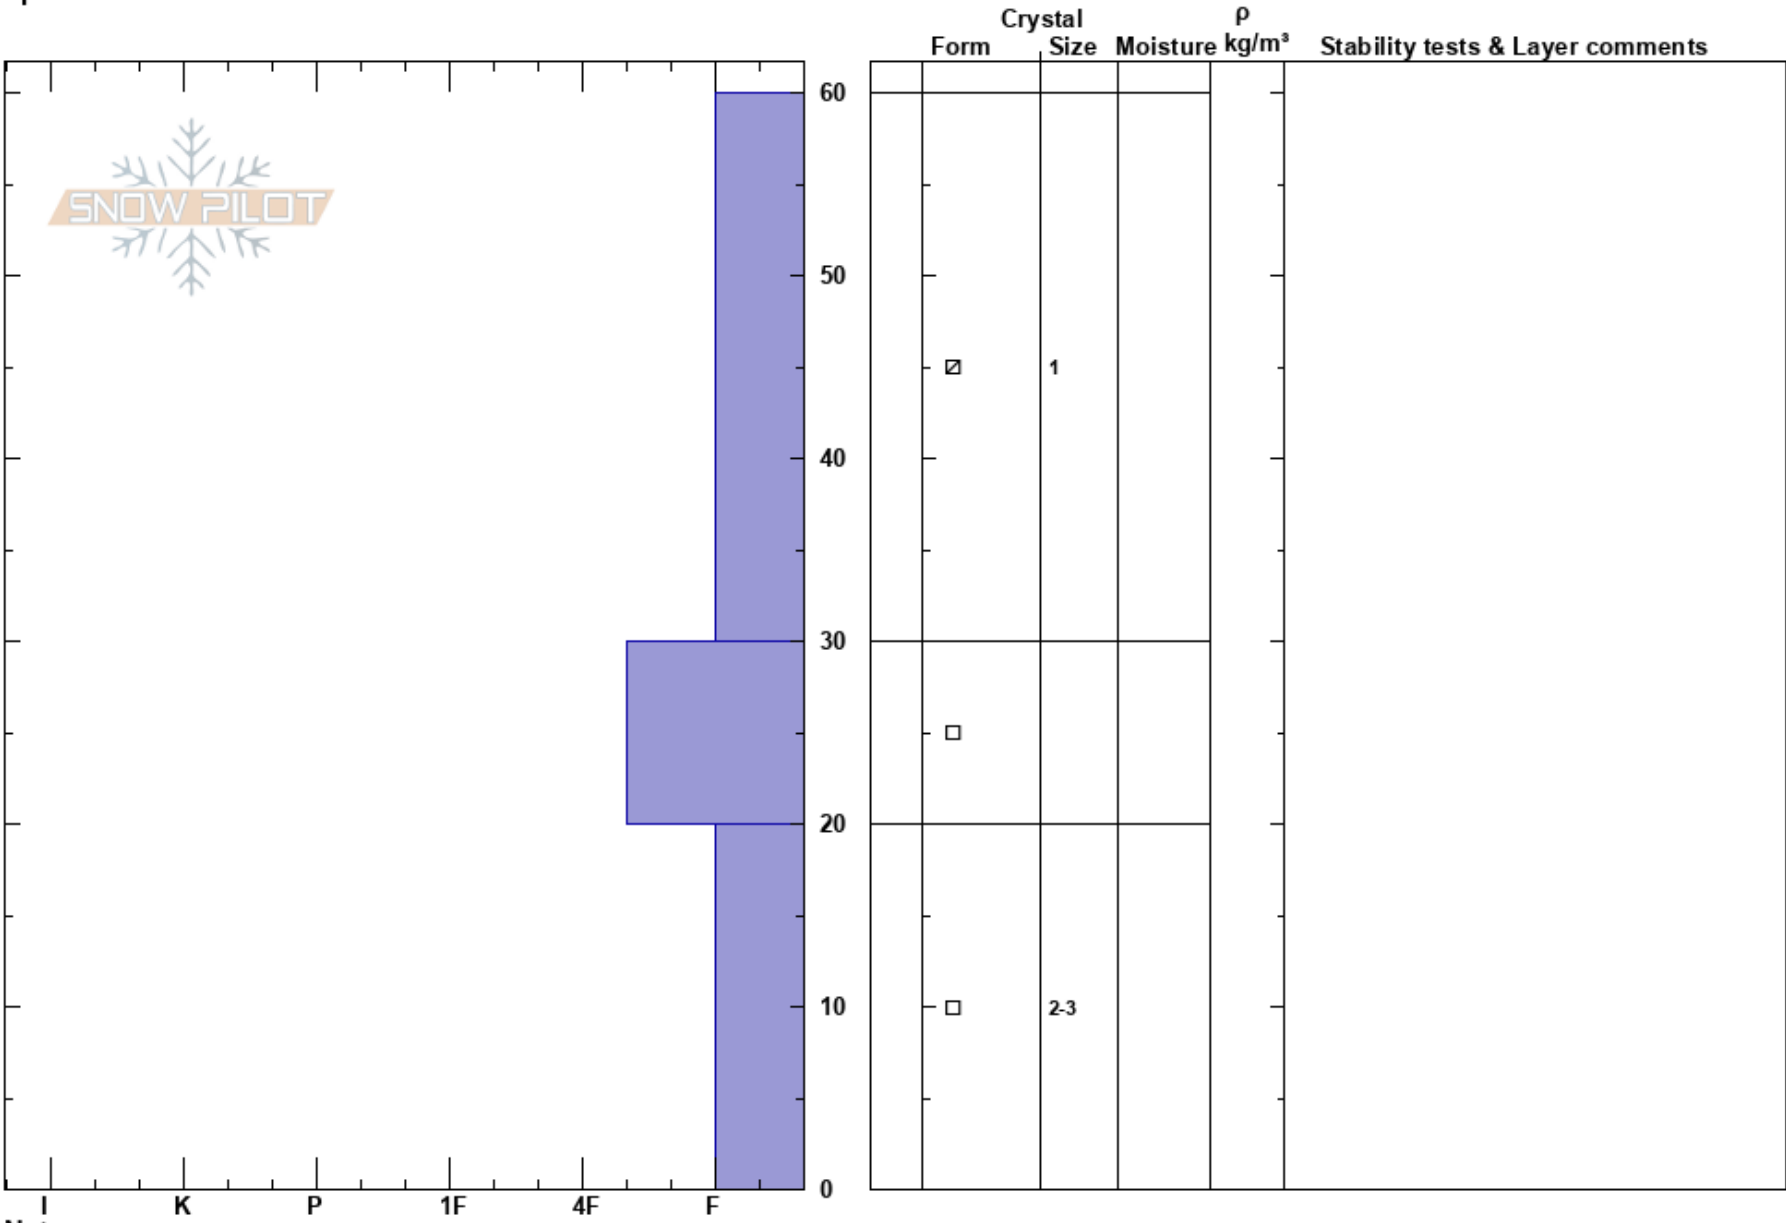

R+B Tailings  
 San Juan Range  
 CO  
 Elevation: 10900 ft  
 Aspect: W  
 Specifics:

Matthew Cecil  
 01/21/2025 - 10:30am  
 Co-ord: 37.89736N, -107.64410W  
 Slope Angle: 34°  
 Wind Loading:

Stability:  
 Air Temperature:  
 Sky Cover: CLR  
 Precipitation: NO  
 Wind: NW Calm

HS:60  
 PF:0  
 PS:40  
 Layer Notes:

Notes: