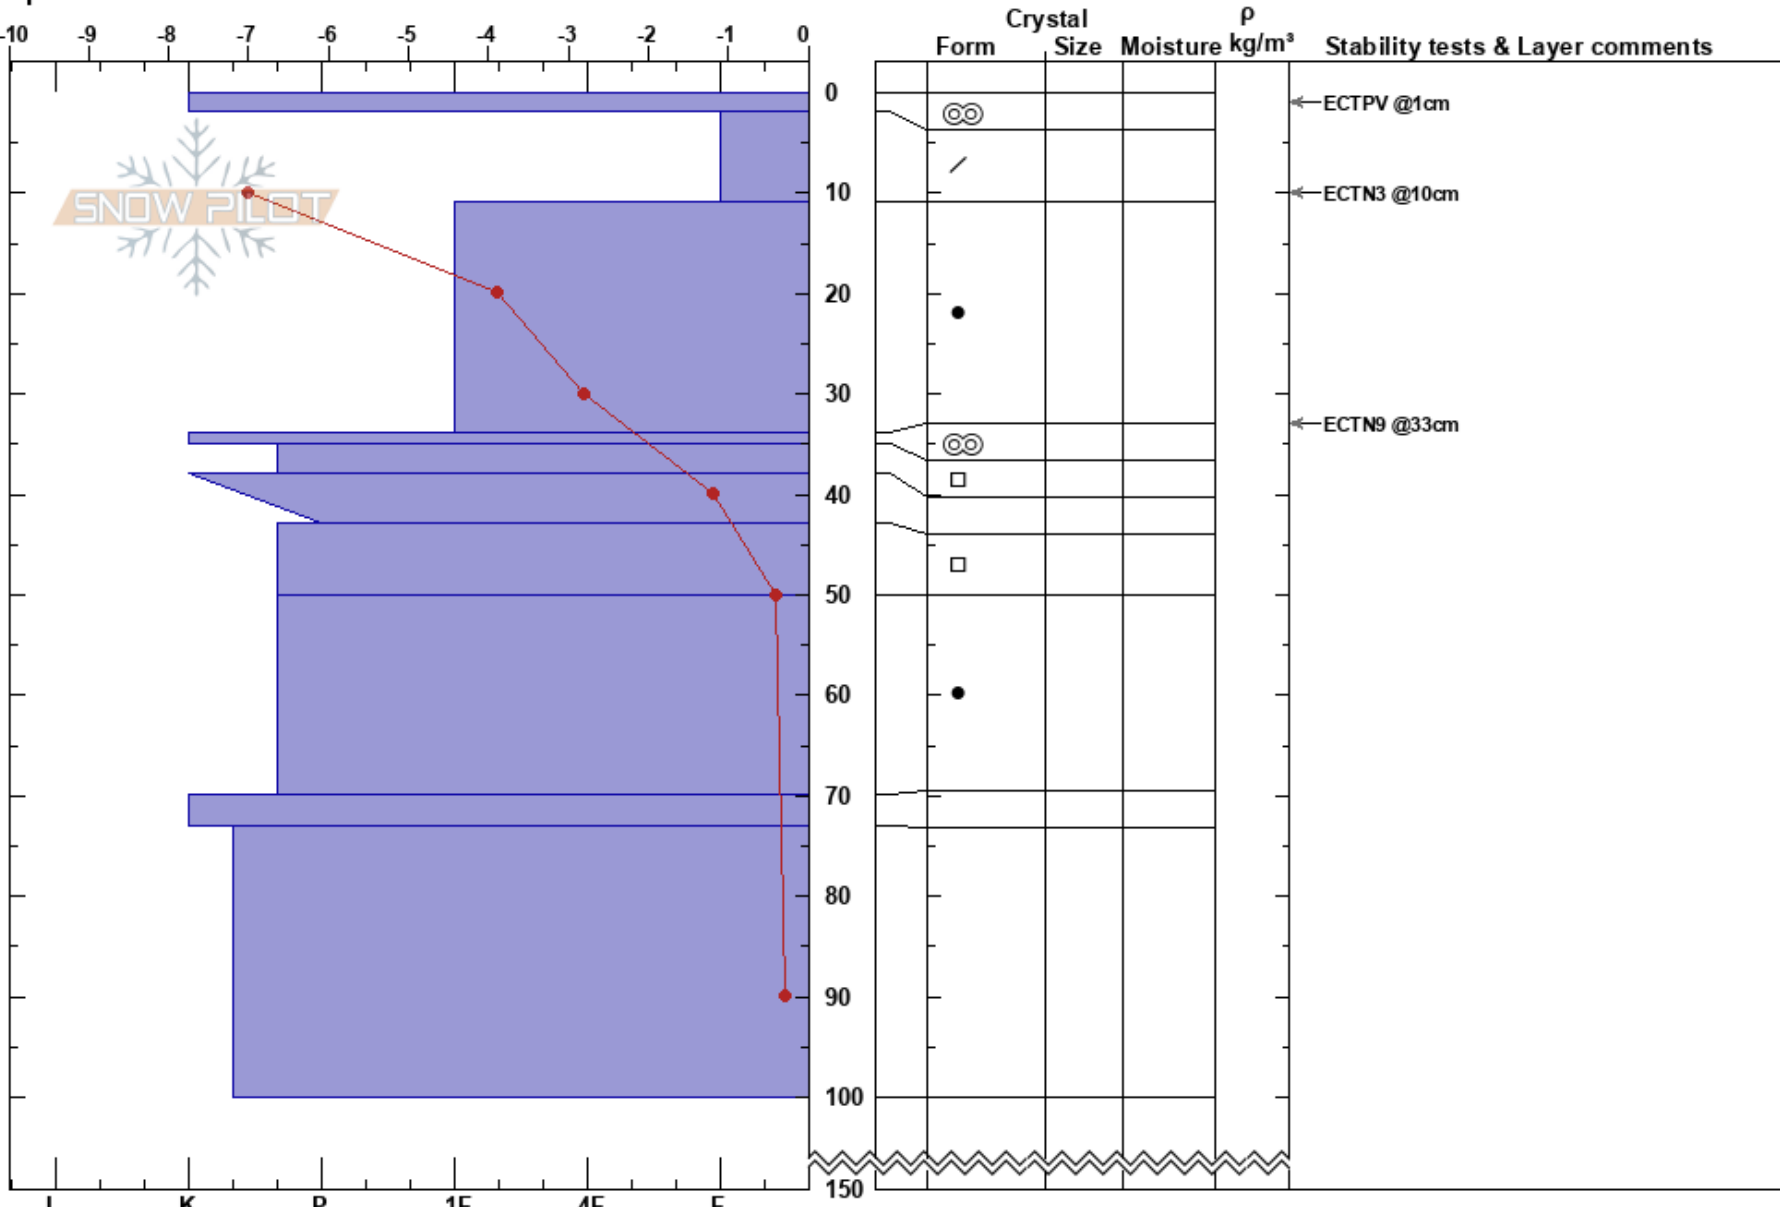

Brakkon
 Västra Vindelfjällen
 Sweden
Elevation: 1010 m
Aspect: 120°
Specifics:

Sam Hedman
 22/01/2025 - 11:10
Co-ord: 65.94950N, 14.97695E
Slope Angle: 27°
Wind Loading:

Stability: HS:150
Air Temperature: -13.1°C
Sky Cover: CLR
Precipitation: NO
Wind: SW Light Breeze
Layer Notes: 2-11cm: Problematic layer

Notes: Kallt och klart väder.