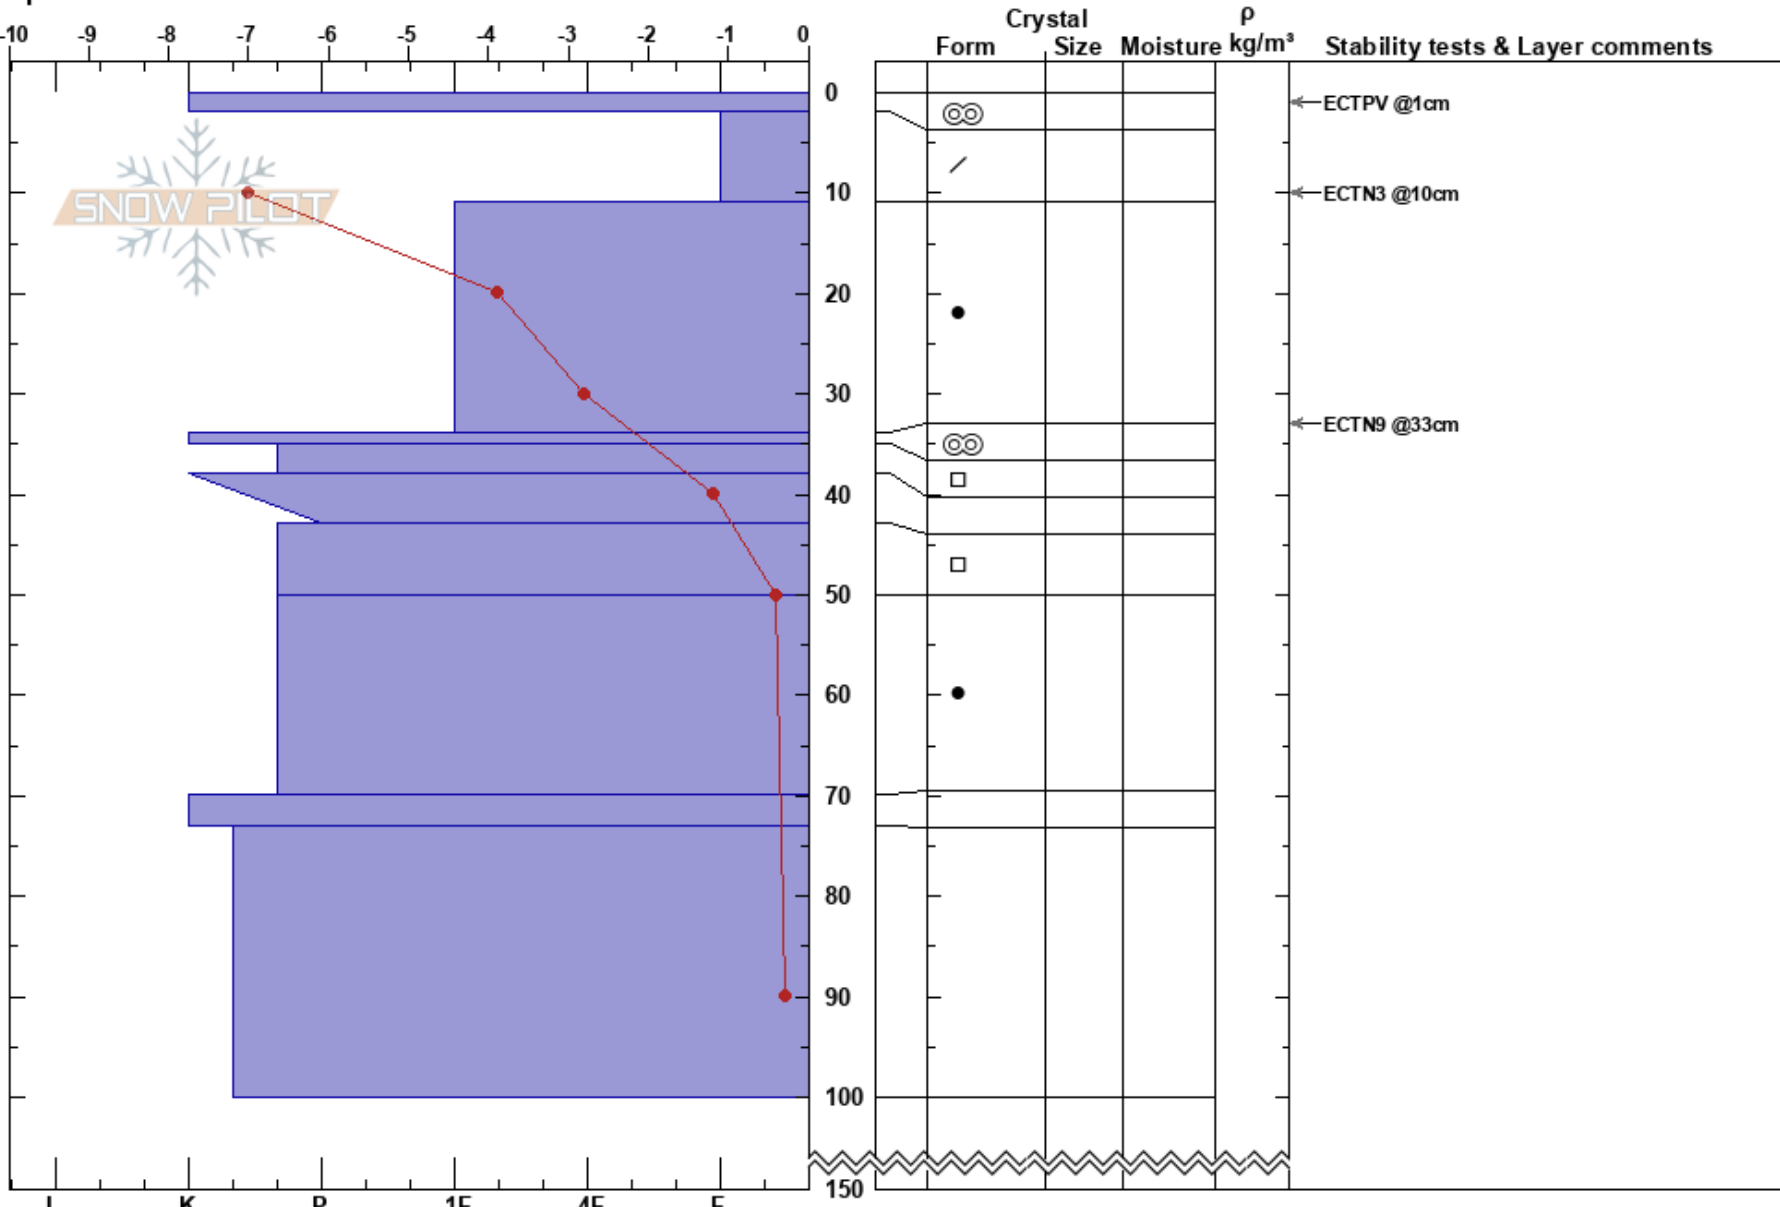

Brakkon
 Västra Vindelfjällen
 Sweden
Elevation: 1010 m
Aspect: 120°
Specifics:

Sam Hedman
 22/01/2025 - 11:10
Co-ord: 65.94950N, 14.97695E
Slope Angle: 27°
Wind Loading:

Stability: HS:150
Air Temperature: -13.1°C
Sky Cover: CLR
Precipitation: NO
Wind: SW Light Breeze
Layer Notes:
 2-11cm: Problematic layer

Notes: Kallt och klart väder.