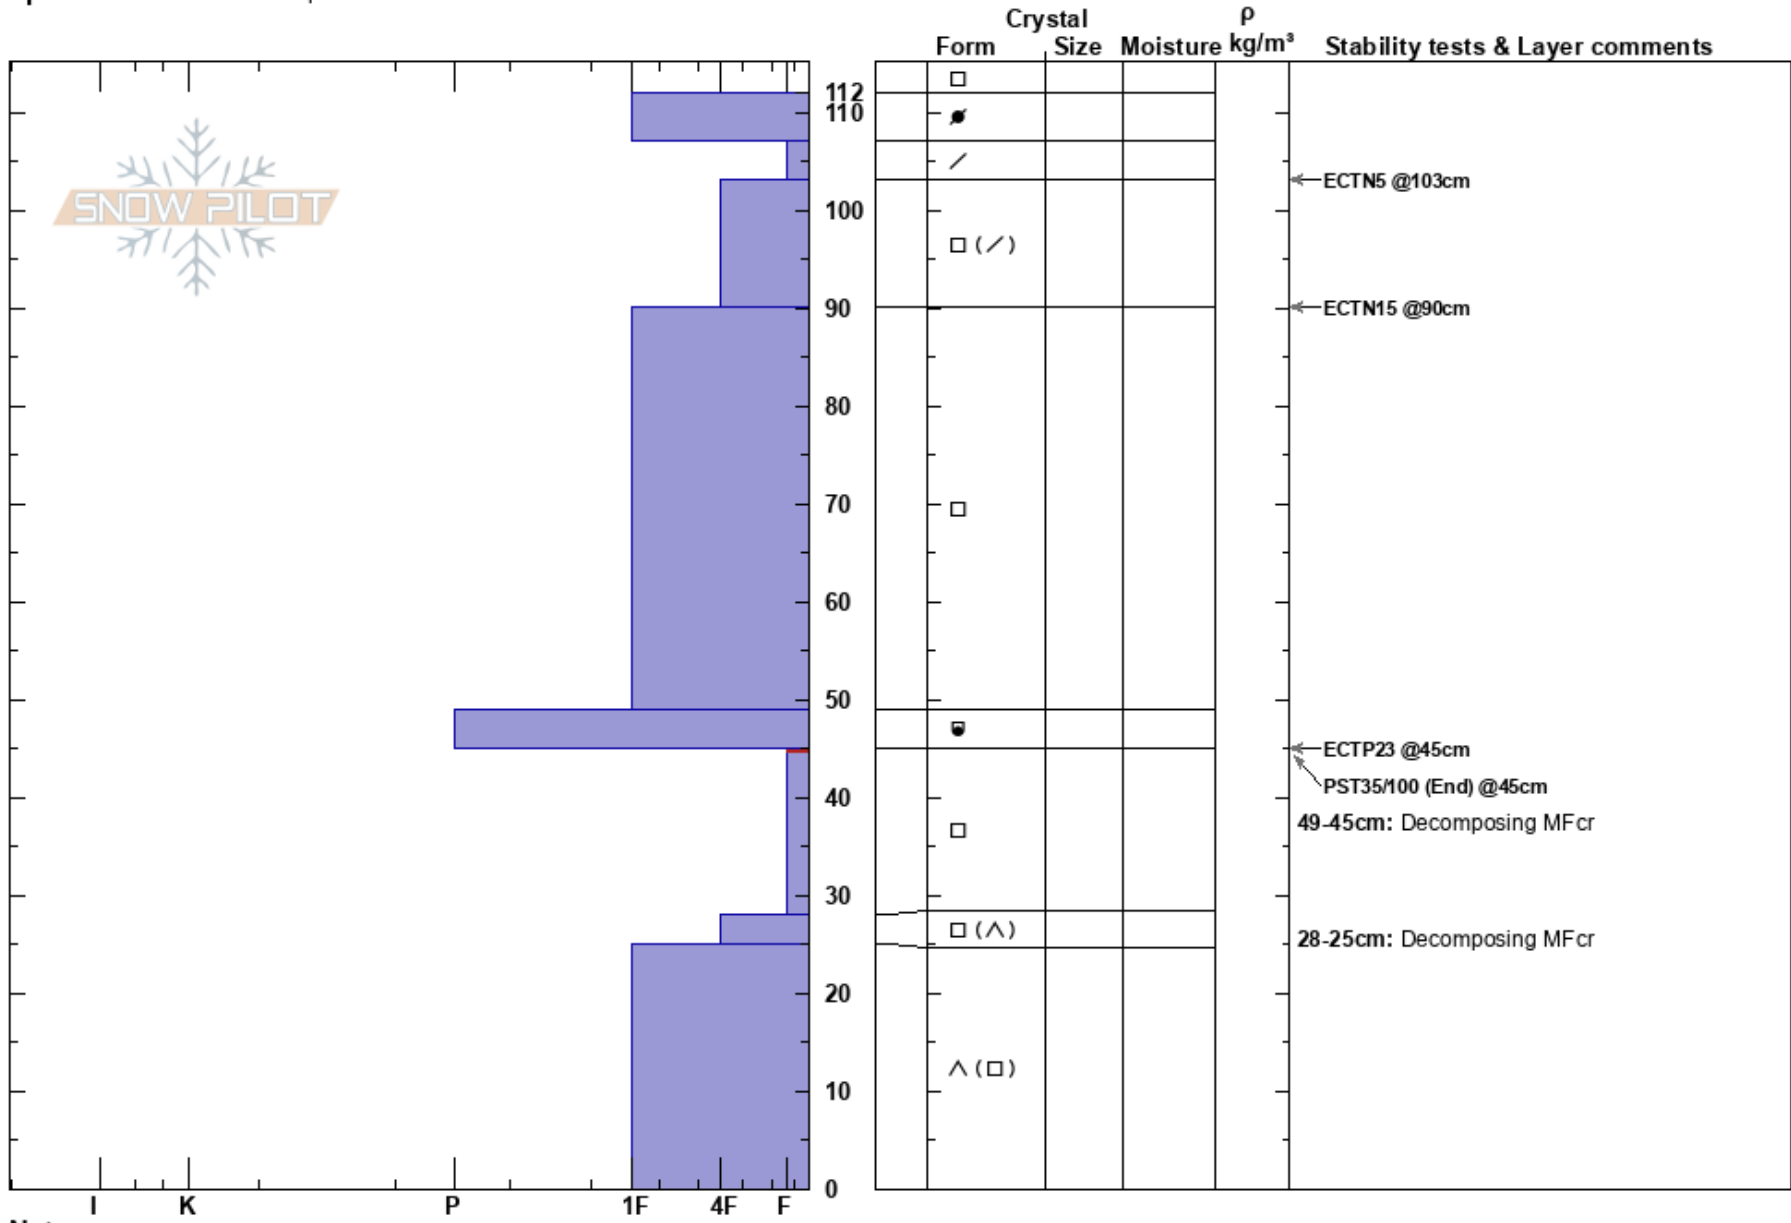

Morgan Peak
 Vail/Summit County
 CO
Elevation: 12053 ft
Aspect: SW
Specifics: Ski tracks on slope

Andrew McWilliams
 01/21/2025 - 1:30pm
Co-ord: 39.58781N, -105.84870W
Slope Angle: 21°
Wind Loading: previous

Stability:
Air Temperature: -13°C
Sky Cover: SCT
Precipitation: NO
Wind: SW Light Breeze

HS:112
PF:45
PS:20
Layer Notes:
 49-45cm: Decomposing MFcr
 45-28cm: Problematic layer
 28-25cm: Decomposing MFcr