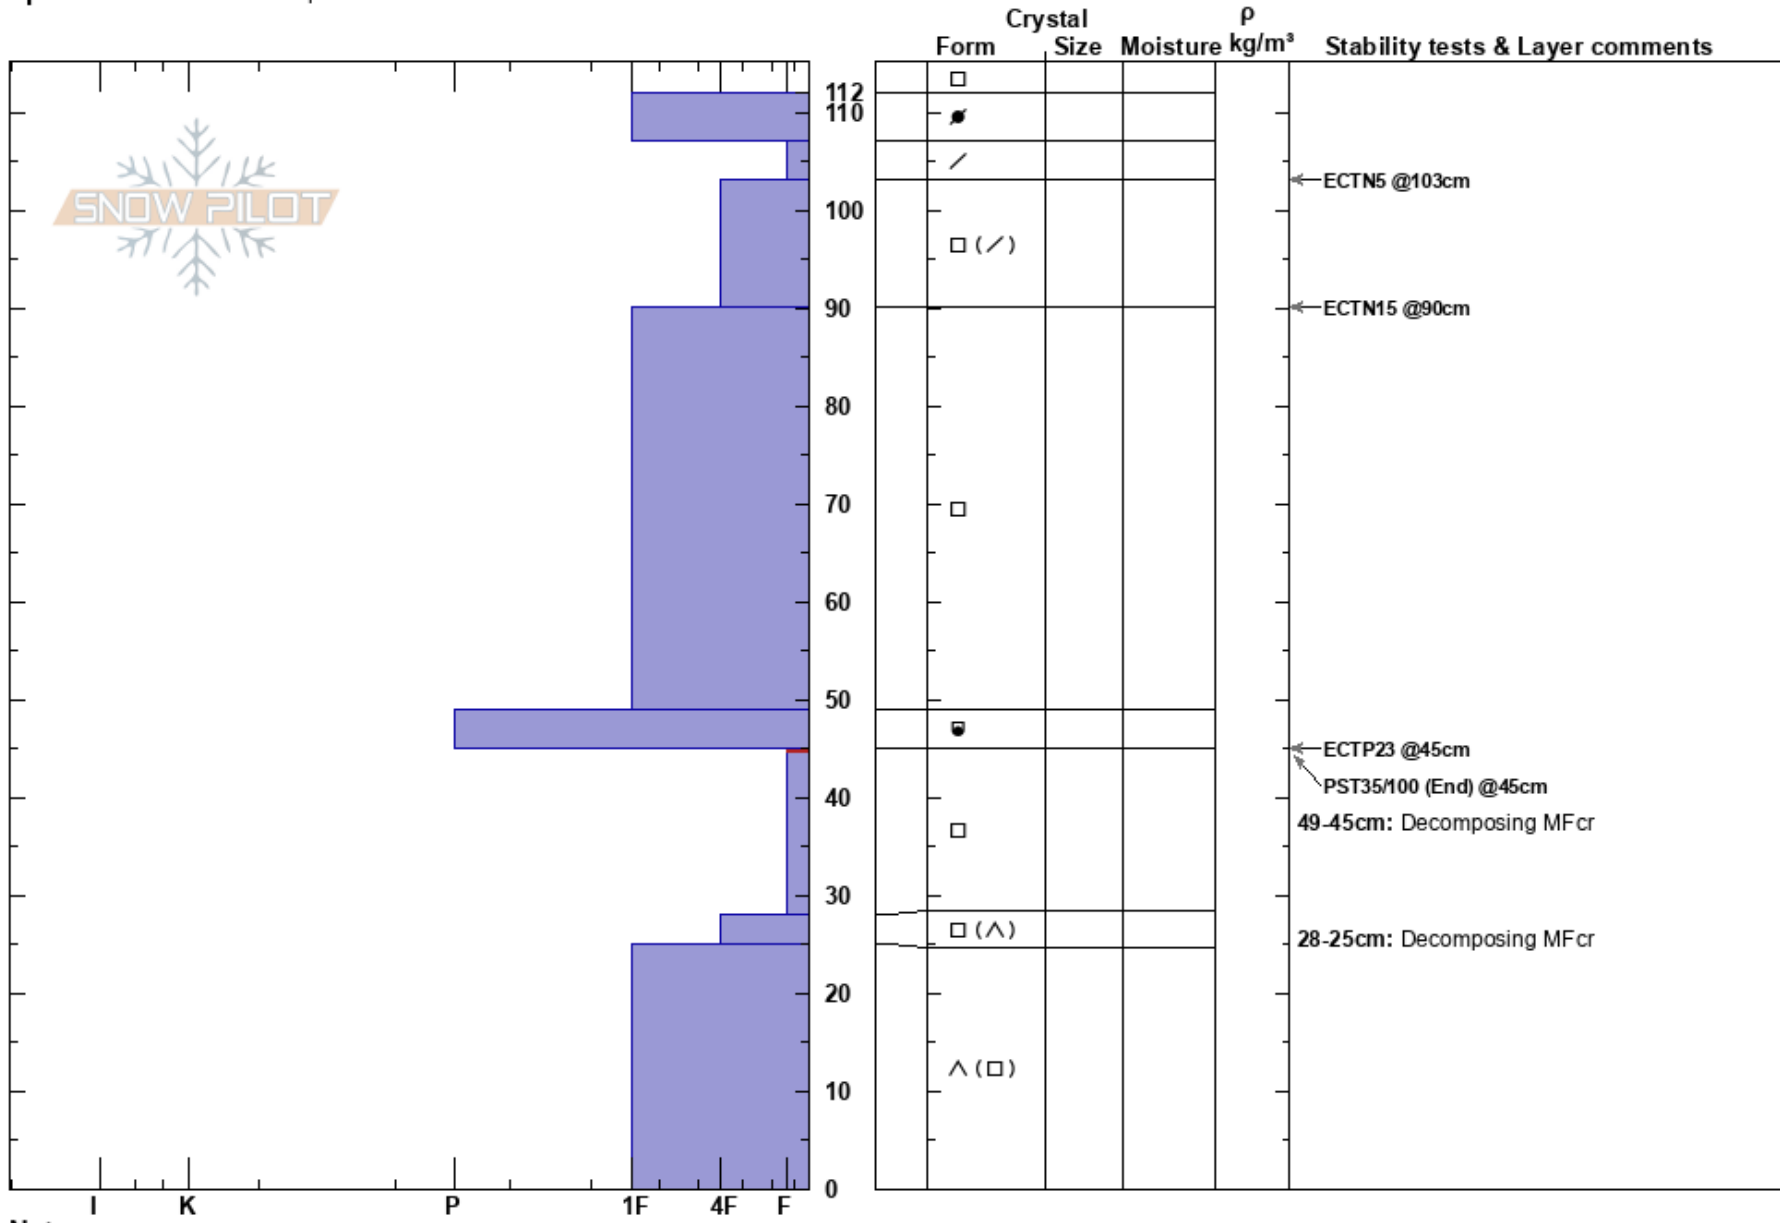

Morgan Peak
 Vail/Summit County
 CO
Elevation: 12053 ft
Aspect: SW
Specifics: Ski tracks on slope

Andrew McWilliams
 01/21/2025 - 1:30pm
Co-ord: 39.58781N, -105.84870W
Slope Angle: 21°
Wind Loading: previous

Stability:
Air Temperature: -13°C
Sky Cover: SCT
Precipitation: NO
Wind: SW Light Breeze

HS:112
PF:45
PS:20

Layer Notes:
 49-45cm: Decomposing MFcr
 45-28cm: Problematic layer
 28-25cm: Decomposing MFcr