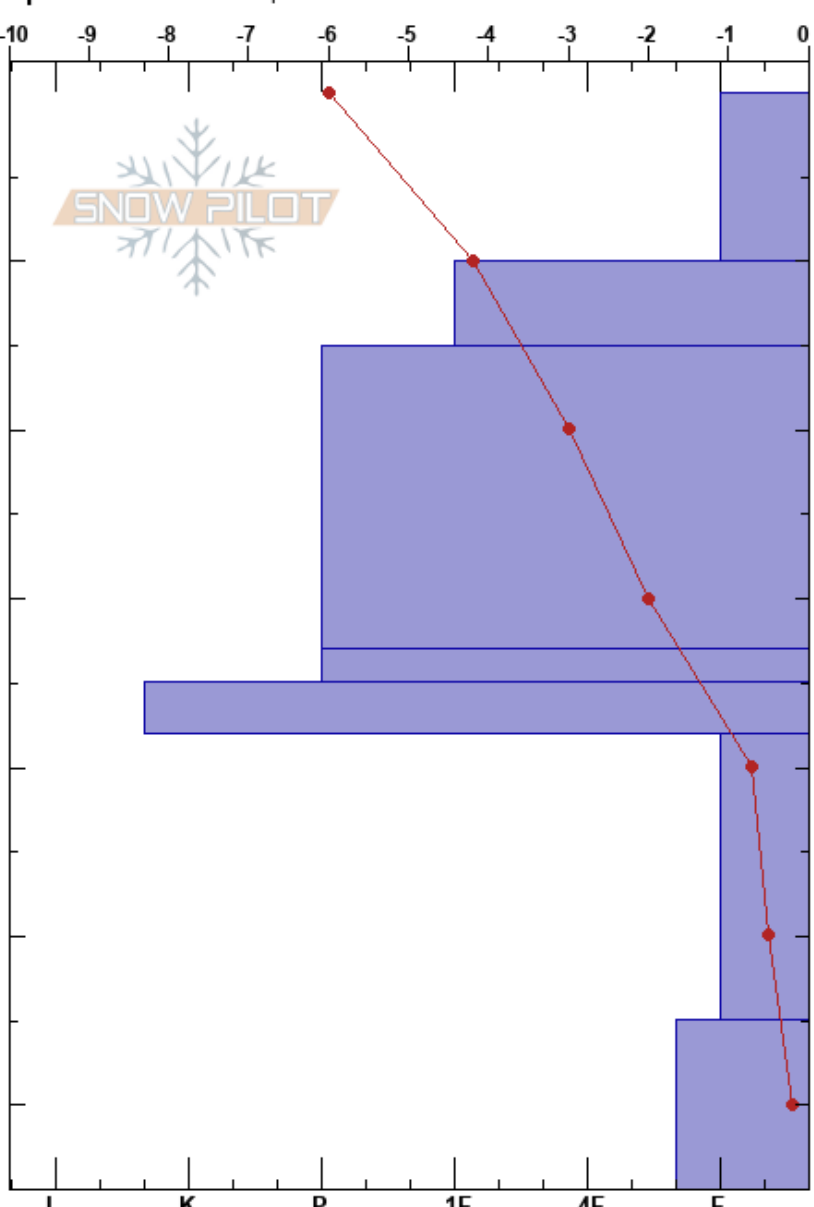

Alder Point
 Monashee
 BC
Elevation: 1590 m
Aspect: SE
Specifics: We skied slope

Anna Foley
 21/01/2025 - 02:00
Co-ord: 50.39849N, -119.05524W
Slope Angle: 34°
Wind Loading:

Stability: HS:65
Air Temperature: -8°C
Sky Cover: BKN
Precipitation: NO
Wind: PF:7
 33-35cm: Problematic layer

Form	Crystal		ρ kg/m ³	Stability tests & Layer comments
	Size	Moisture		
/	1.5			
●	-1			
●				← CT13, RP @22cm small crust
⊖	1			← CT21, SP @33cm Sugary facets
■				
□				
□	-2			

Notes: Sugary loose sz. 2 striated facets below Dec. 8th ice crust to bottom of snowpack. Striated sz.1 facets between 0-3cm above Dec. 8th ice crust - got SP results on CT on these x3.