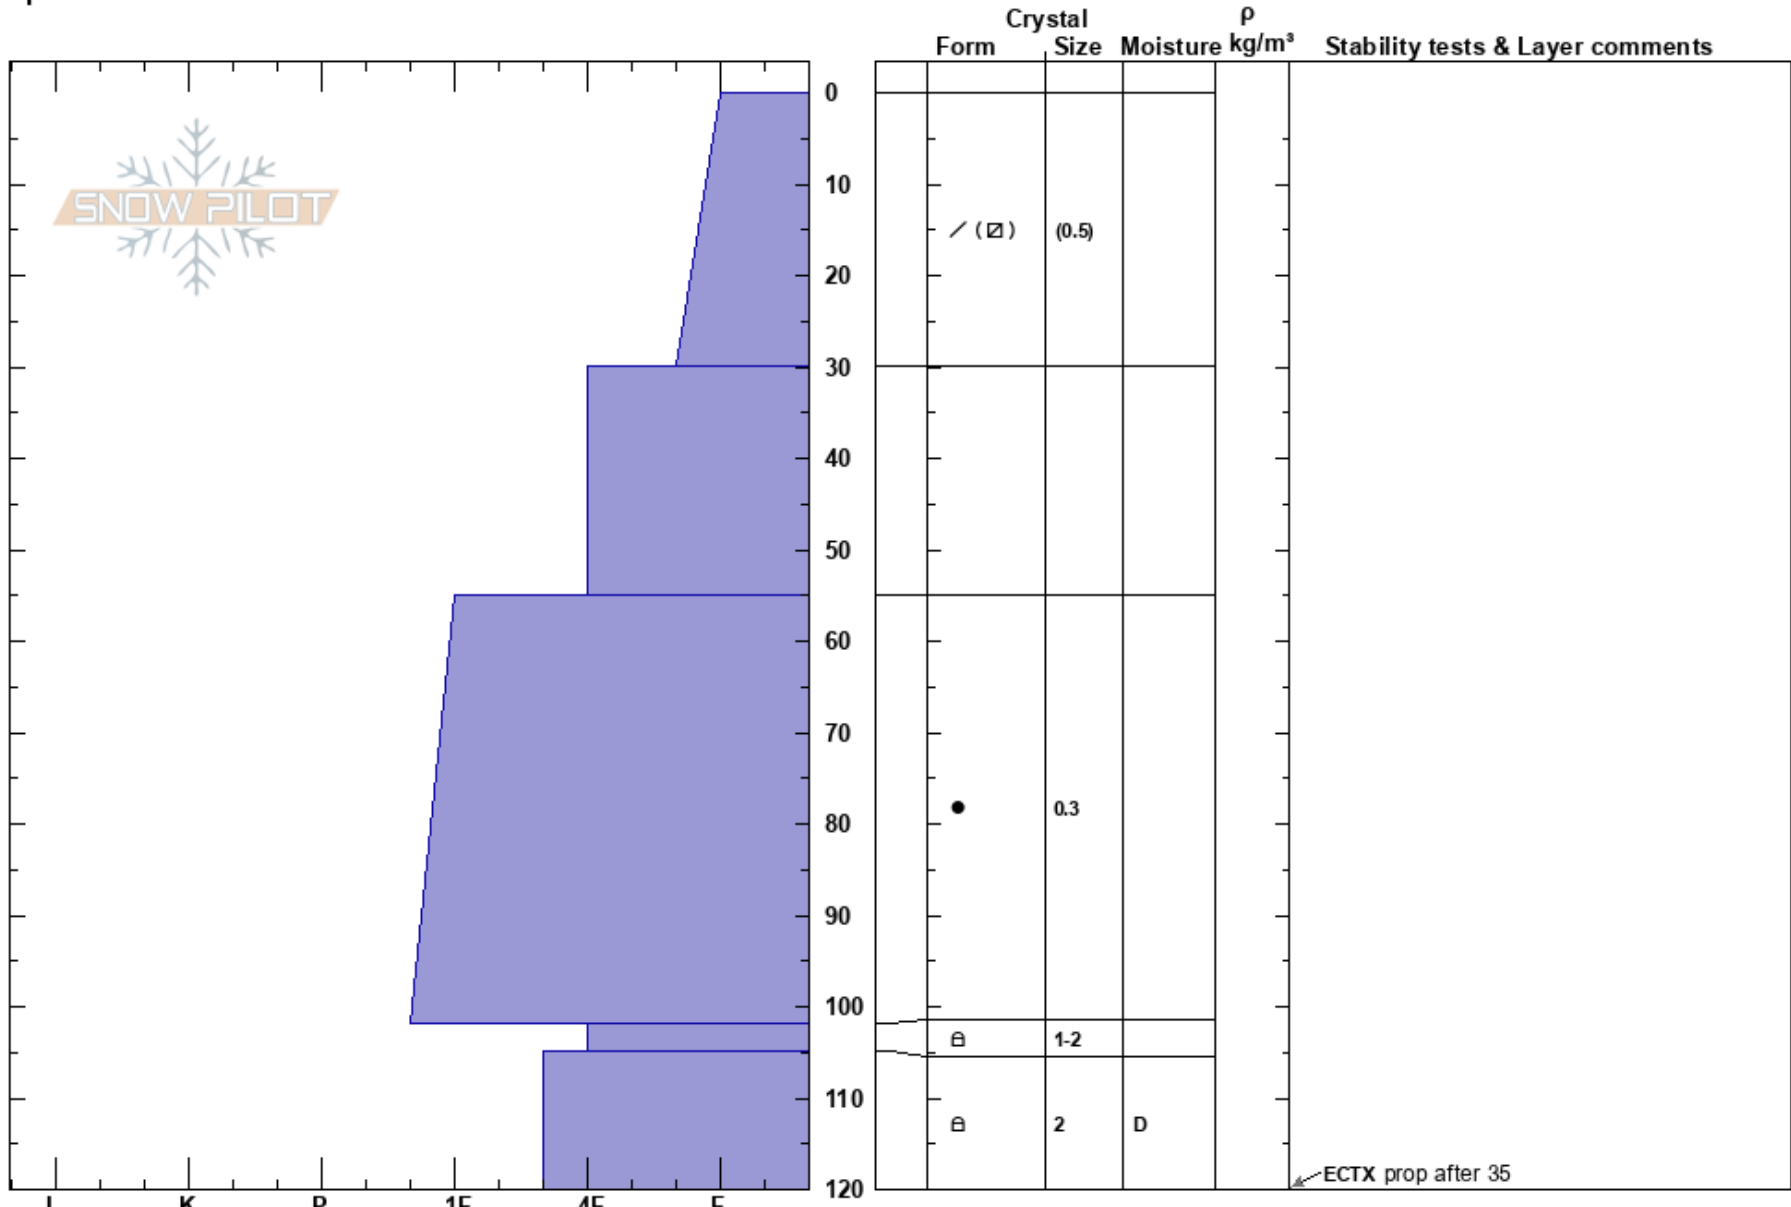

Dry Fork of Wolf Creek  
 Snake River Range  
 WY  
 Elevation: 7500 ft  
 Aspect: 66°  
 Specifics:

Noah McCorkel  
 01/21/2025 - 12:00pm  
 Co-ord: 43.21228N, -110.89400W  
 Slope Angle: 25°  
 Wind Loading:

Stability:  
 Air Temperature: 15°C  
 Sky Cover: BKN  
 Precipitation: NO  
 Wind: W Light Breeze

HS:120  
 PF:30  
 PS:10

Layer Notes:

ECTX prop after 35

Notes: Propagation observed at facet interface (down 102cm) after 35 hard taps from the shoulder. 2 out of 5 lemons.