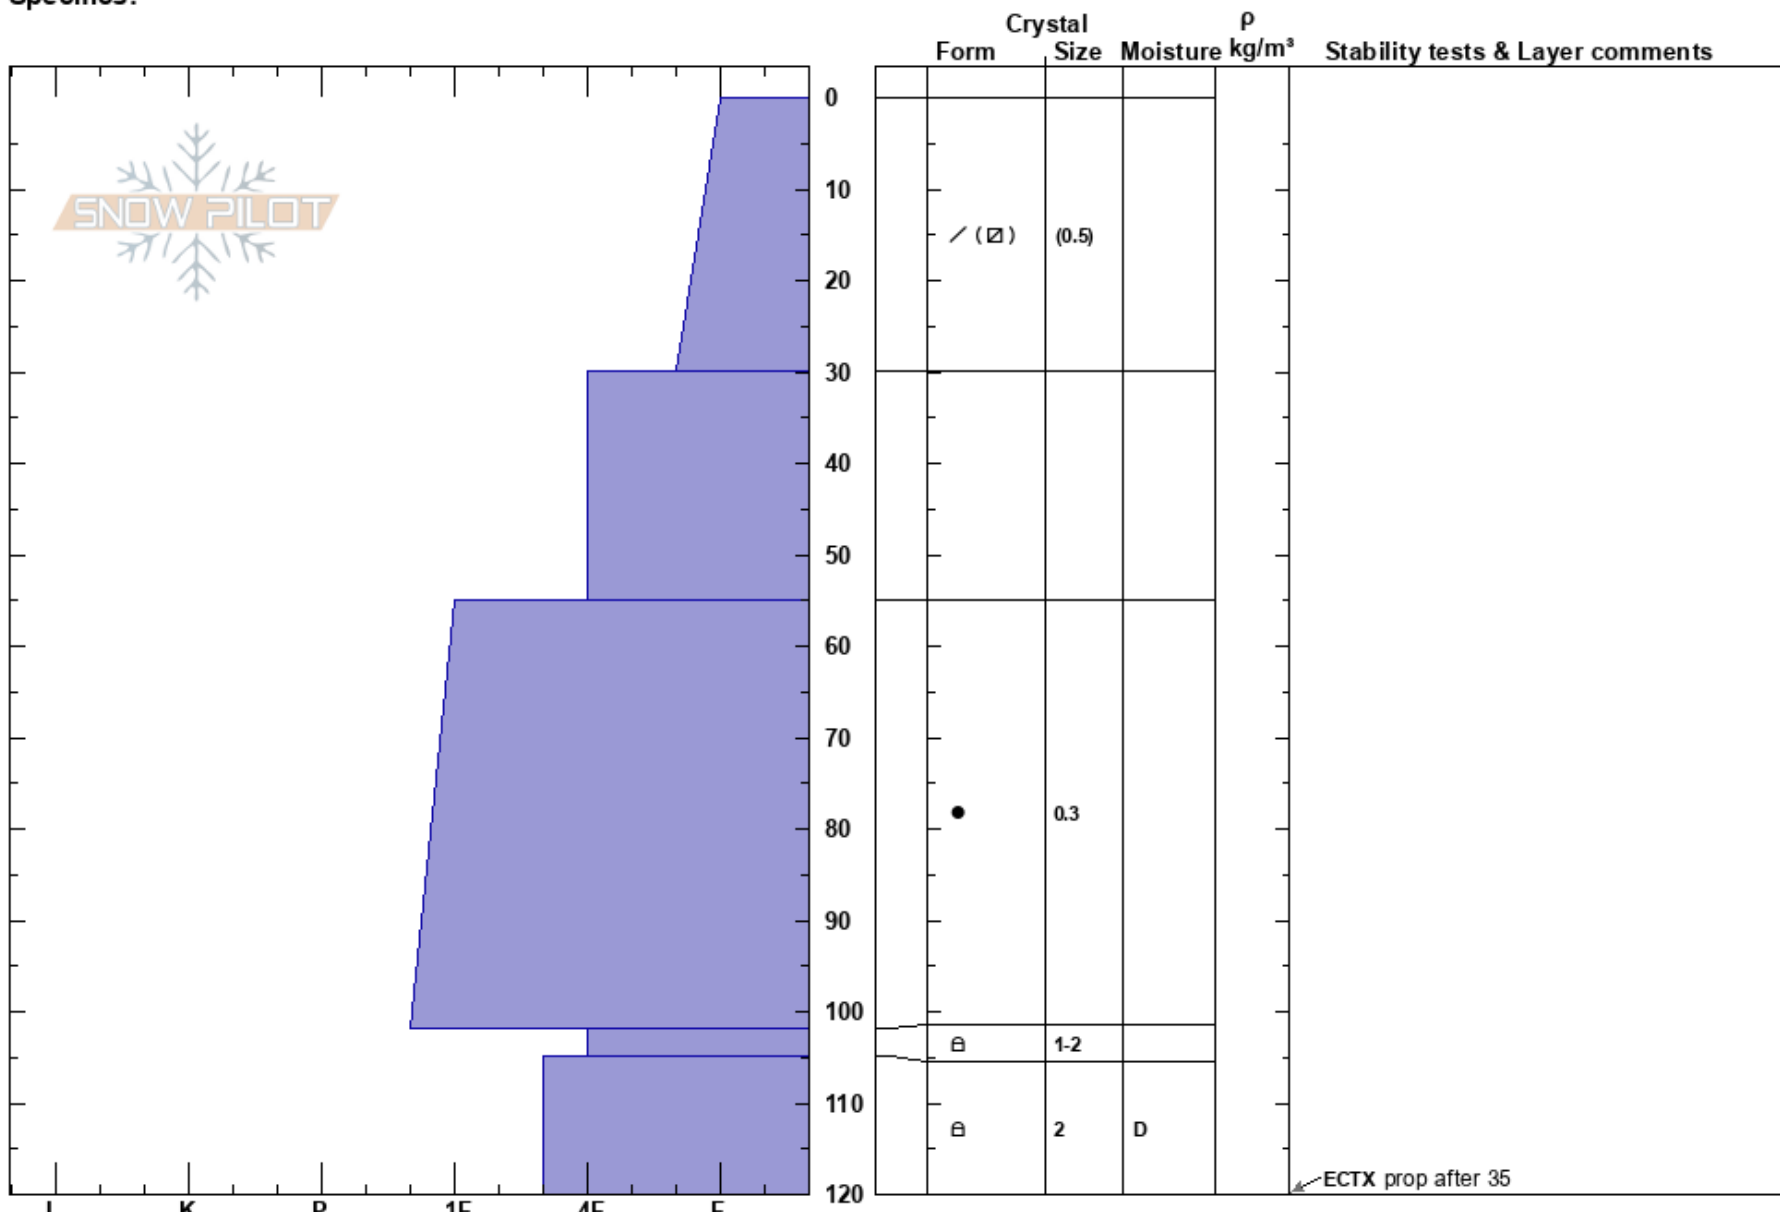

Dry Fork of Wolf Creek
 Snake River Range
 WY
 Elevation: 7500 ft
 Aspect: 66°
 Specifics:

Noah McCorkel
 01/21/2025 - 12:00pm
 Co-ord: 43.21228N, -110.89400W
 Slope Angle: 25°
 Wind Loading:

Stability:
 Air Temperature: 15°C
 Sky Cover: BKN
 Precipitation: NO
 Wind: W Light Breeze

HS:120
 PF:30
 PS:10

Layer Notes:

ECTX prop after 35

Notes: Propagation observed at facet interface (down 102cm) after 35 hard taps from the shoulder. 2 out of 5 lemons.