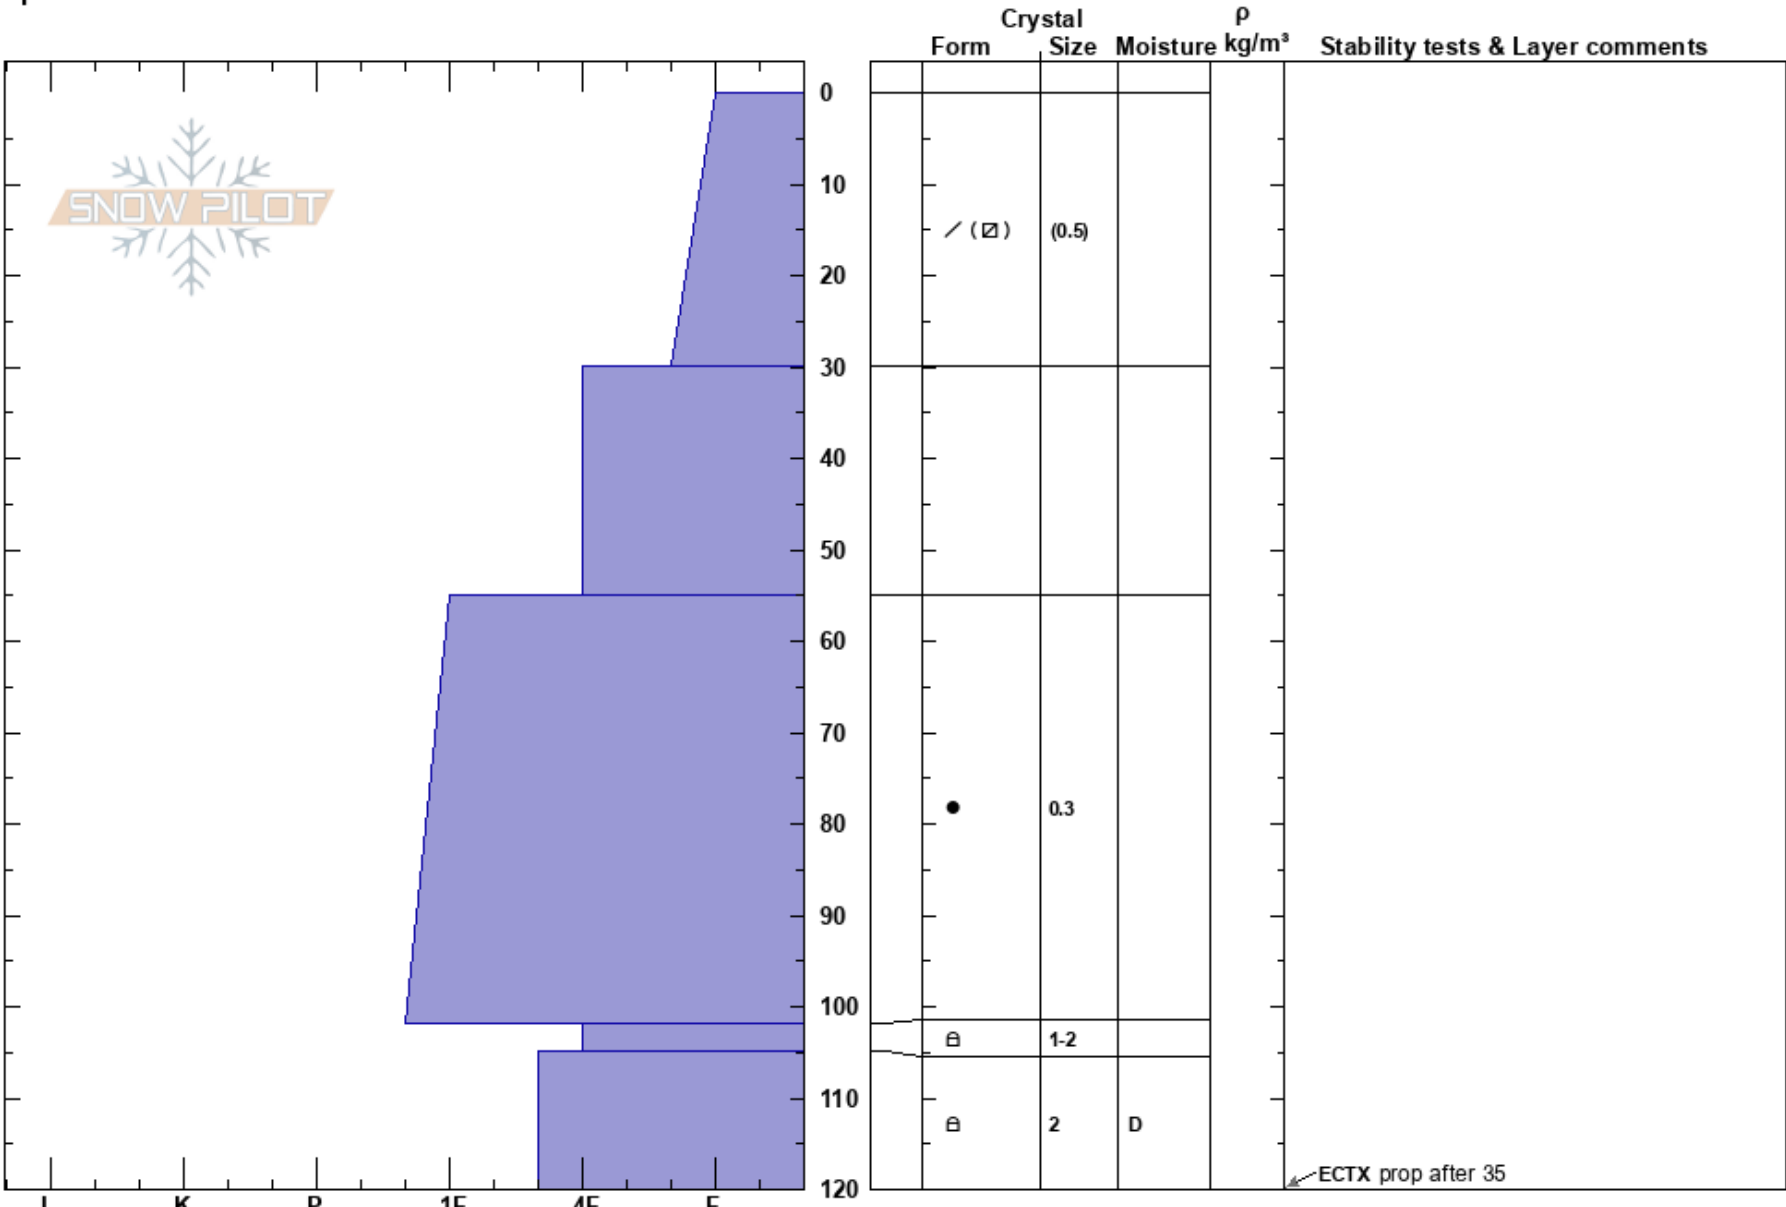

Dry Fork of Wolf Creek  
 Snake River Range  
 WY  
 Elevation: 7500 ft  
 Aspect: 66°  
 Specifics:

Noah McCorkel  
 01/21/2025 - 12:00pm  
 Co-ord: 43.21228N, -110.89400W  
 Slope Angle: 25°  
 Wind Loading:

Stability:  
 Air Temperature: 15°C  
 Sky Cover: BKN  
 Precipitation: NO  
 Wind: W Light Breeze

HS:120  
 PF:30  
 PS:10

Layer Notes:

ECTX prop after 35

Notes: Propagation observed at facet interface (down 102cm) after 35 hard taps from the shoulder. 2 out of 5 lemons.