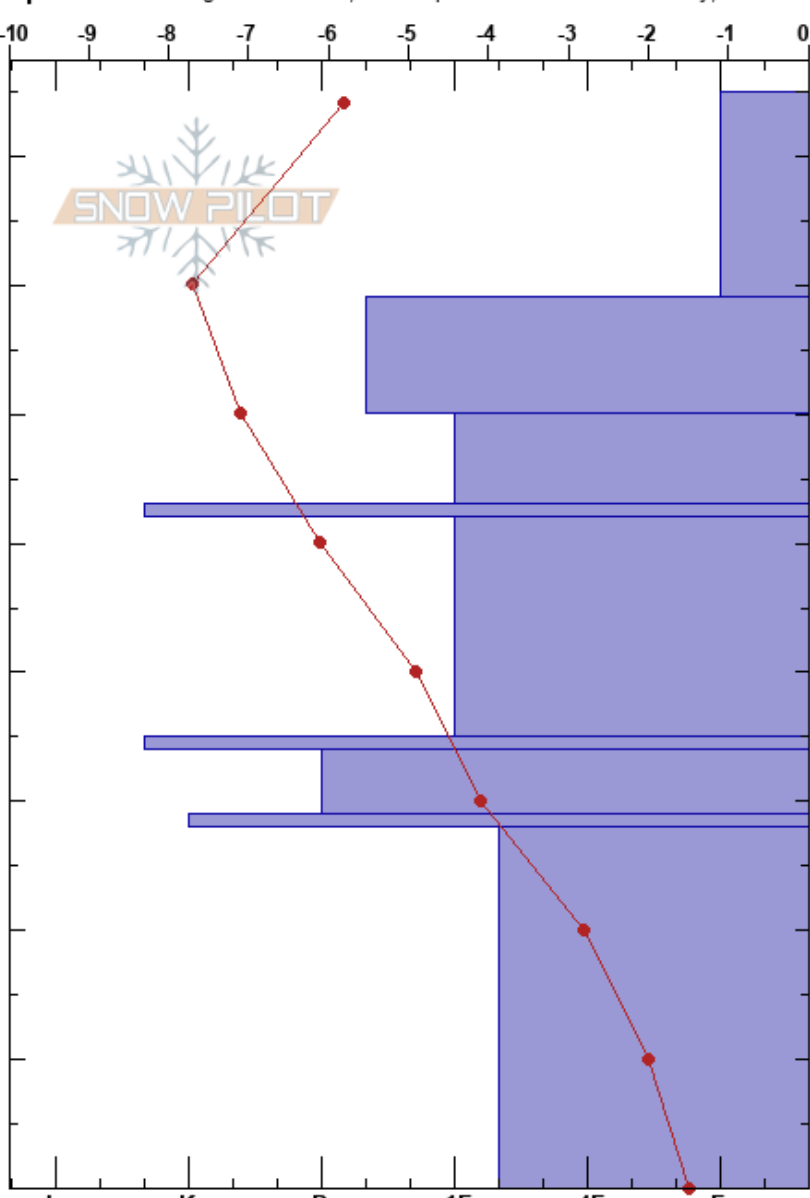

2025-01-21 U Showoff

Eric Lawrence

Stability: Very Good

HS:85

Layer Notes:

Carson Range

01/21/2025 - 2:03pm

Air Temperature: 4.1°C

PF:15

NV

Co-ord: 39.32605N, -119.88363W

Sky Cover: CLR

PS:10

Elevation: 8301 ft

Slope Angle: 7°

Precipitation: NO

Wind: E Light Breeze

Aspect: 0°

Wind Loading: no

Specifics: Pit dug in a Ski Area; Pit is representative of backcountry; Ski tracks on slope; We skied slope

Form	Crystal Size	Moisture	ρ kg/m ³	Stability tests & Layer comments
☒	1			
•	0.5			
•	0.5			
⊙⊙				
•	0.5			
⊙⊙				
• (☐)	0.5(1)			
⊙⊙				
☐	1			

Notes: Informal shovel shear/hand shear showed no sign of instability