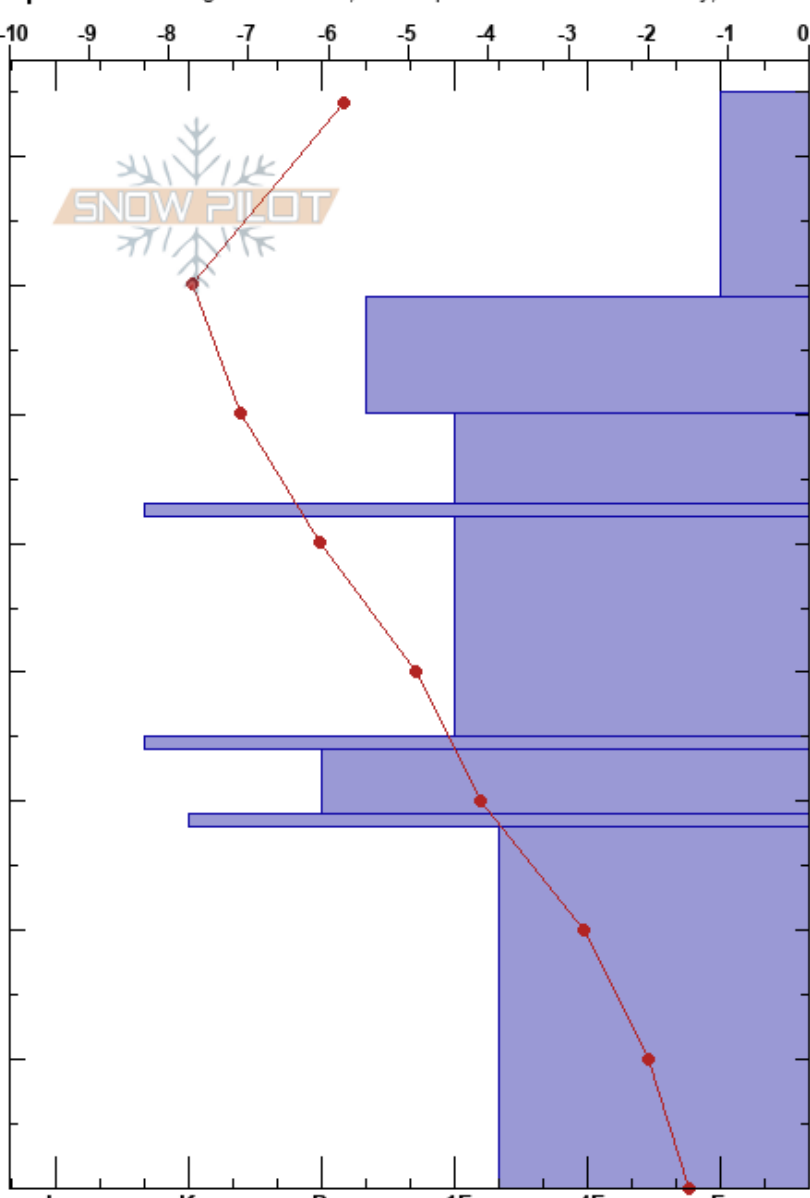

2025-01-21 U Showoff

Eric Lawrence

Stability: Very Good

HS:85

Layer Notes:

Carson Range

01/21/2025 - 2:03pm

Air Temperature: 4.1°C

PF:15

NV

Co-ord: 39.32605N, -119.88363W

Sky Cover: CLR

PS:10

Elevation: 8301 ft

Slope Angle: 7°

Precipitation: NO

Wind: E Light Breeze

Aspect: 0°

Wind Loading: no

Specifics: Pit dug in a Ski Area; Pit is representative of backcountry; Ski tracks on slope; We skied slope

Form	Crystal Size	Moisture	$\rho$ kg/m <sup>3</sup>	Stability tests & Layer comments
☐	1			
•	0.5			
•	0.5			
⊙⊙				
•	0.5			
⊙⊙				
• (☐)	0.5(1)			
⊙⊙				
☐	1			

Notes: Informal shovel shear/hand shear showed no sign of instability