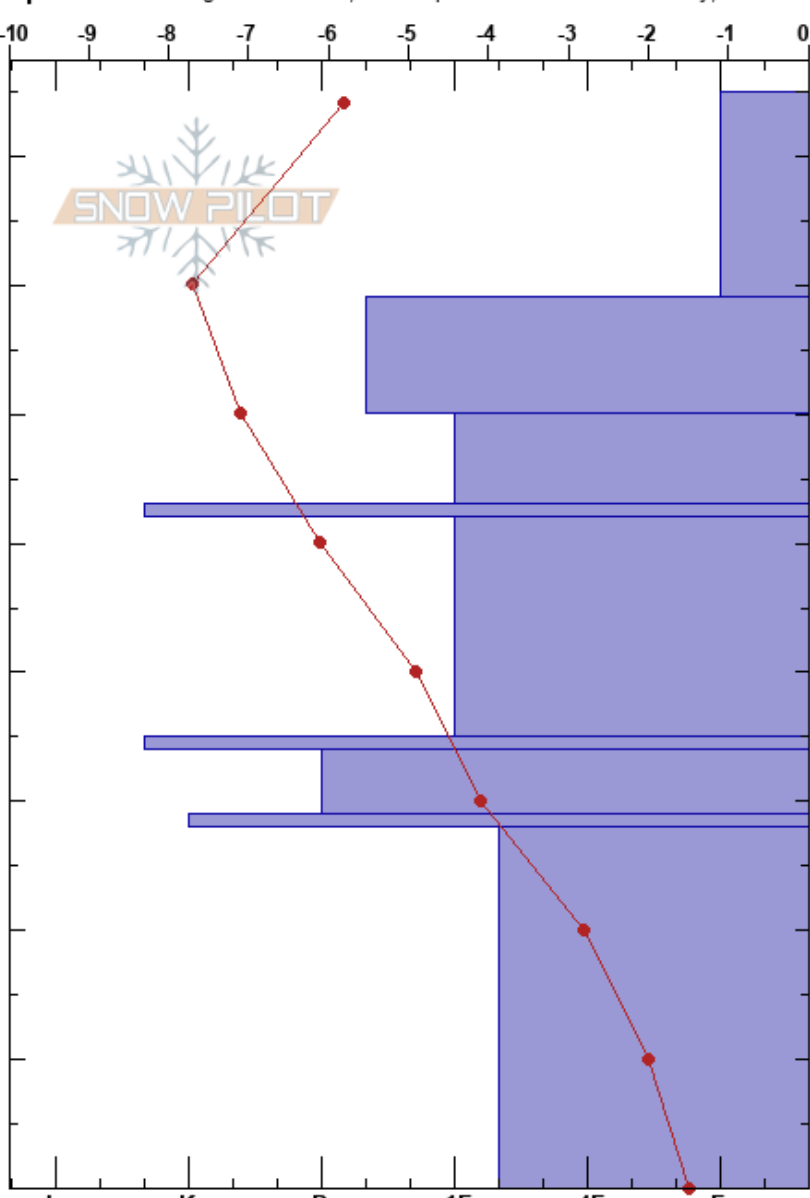

2025-01-21 U Showoff

Eric Lawrence

Stability: Very Good

HS:85

Layer Notes:

Carson Range

01/21/2025 - 2:03pm

Air Temperature: 4.1°C

PF:15

NV

Co-ord: 39.32605N, -119.88363W

Sky Cover: CLR

PS:10

Elevation: 8301 ft

Slope Angle: 7°

Precipitation: NO

Wind: E Light Breeze

Aspect: 0°

Wind Loading: no

Specifics: Pit dug in a Ski Area; Pit is representative of backcountry; Ski tracks on slope; We skied slope

Form	Crystal Size	Moisture	ρ kg/m ³	Stability tests & Layer comments
☐	1			
•	0.5			
•	0.5			
⊙⊙				
•	0.5			
⊙⊙				
• (☐)	0.5(1)			
⊙⊙				
☐	1			

Notes: Informal shovel shear/hand shear showed no sign of instability