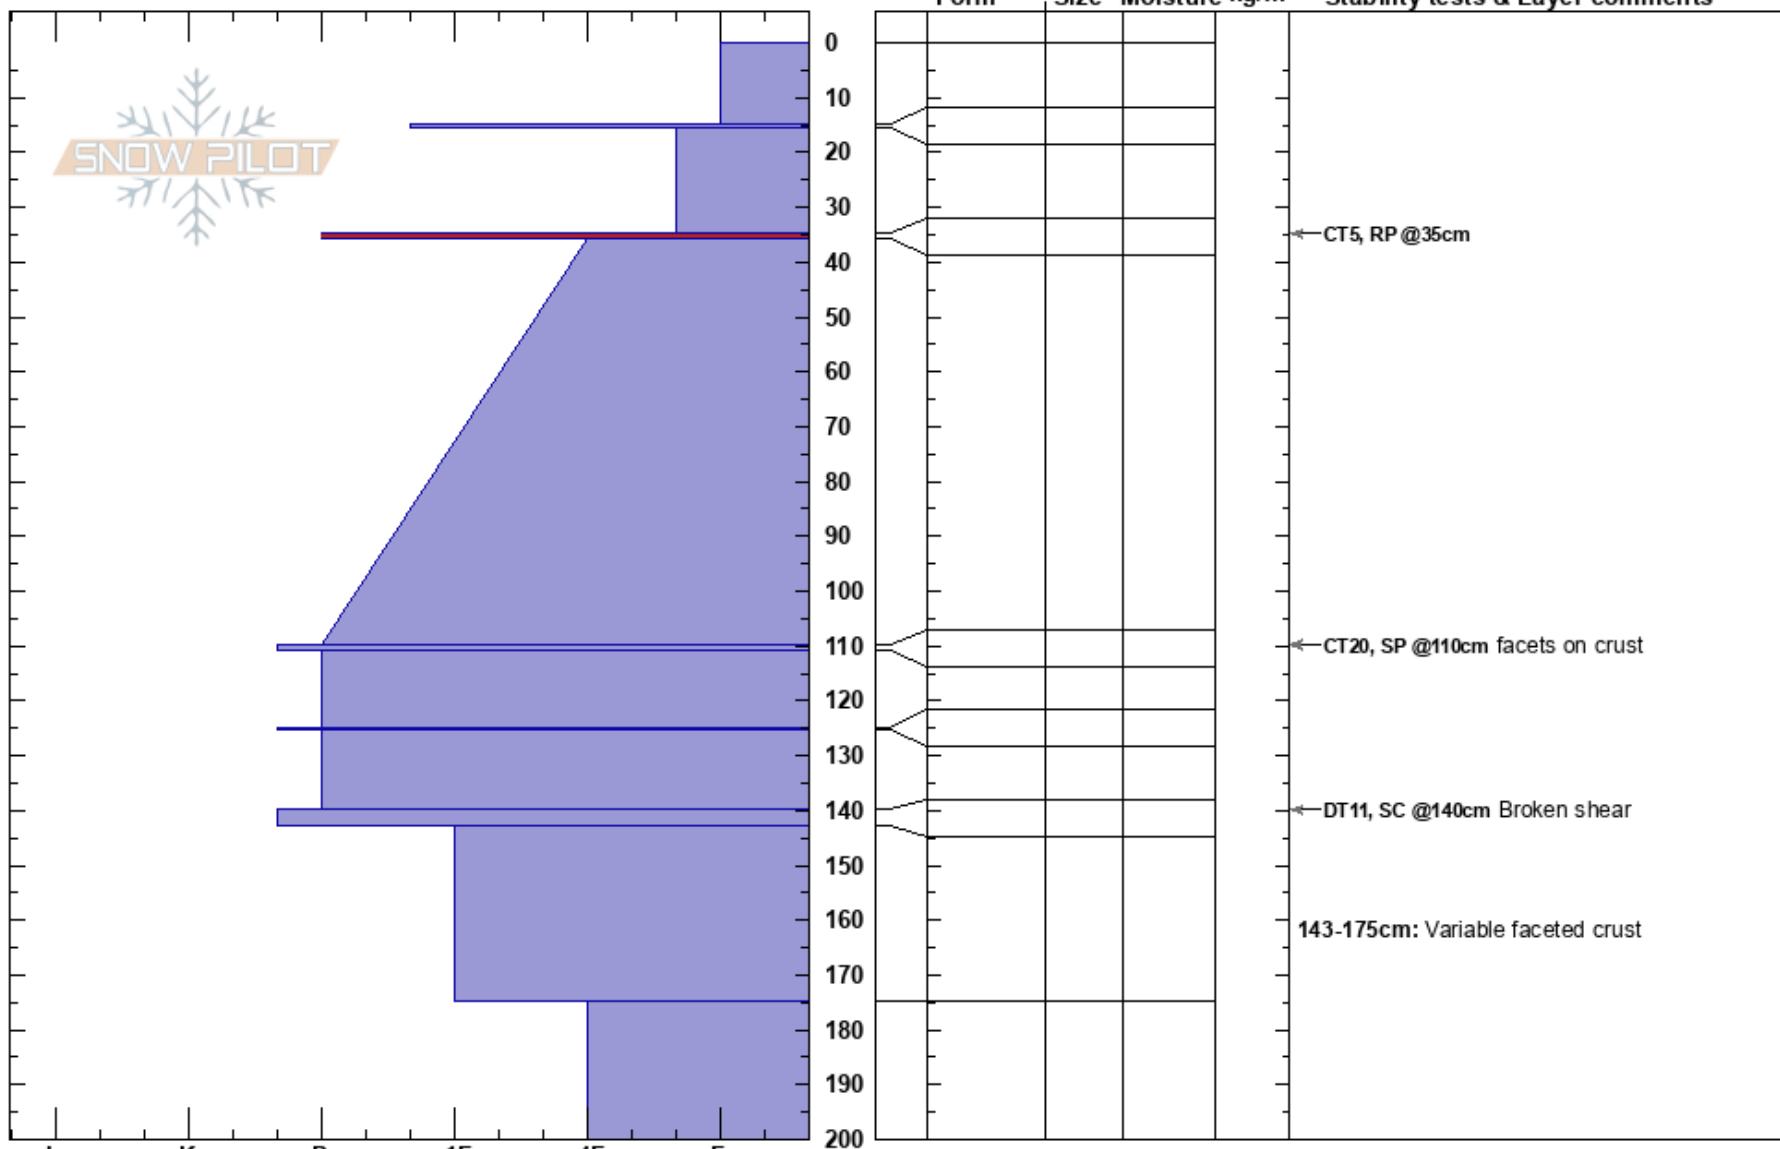

Constellation burn
 Selkirks
 BC
 Elevation: 2180 m
 Aspect: 270°
 Specifics:

Scott Thumlert
 15/02/2018 - 11:00
 Co-ord: 11U 432159W 5735611N
 Slope Angle: 35°
 Wind Loading:

Stability:
 Air Temperature:
 Sky Cover:
 Precipitation:
 Wind:

HS:200
 PF:40
 35-36cm: Problematic layer
 143-175cm: Variable faceted crust

Notes: