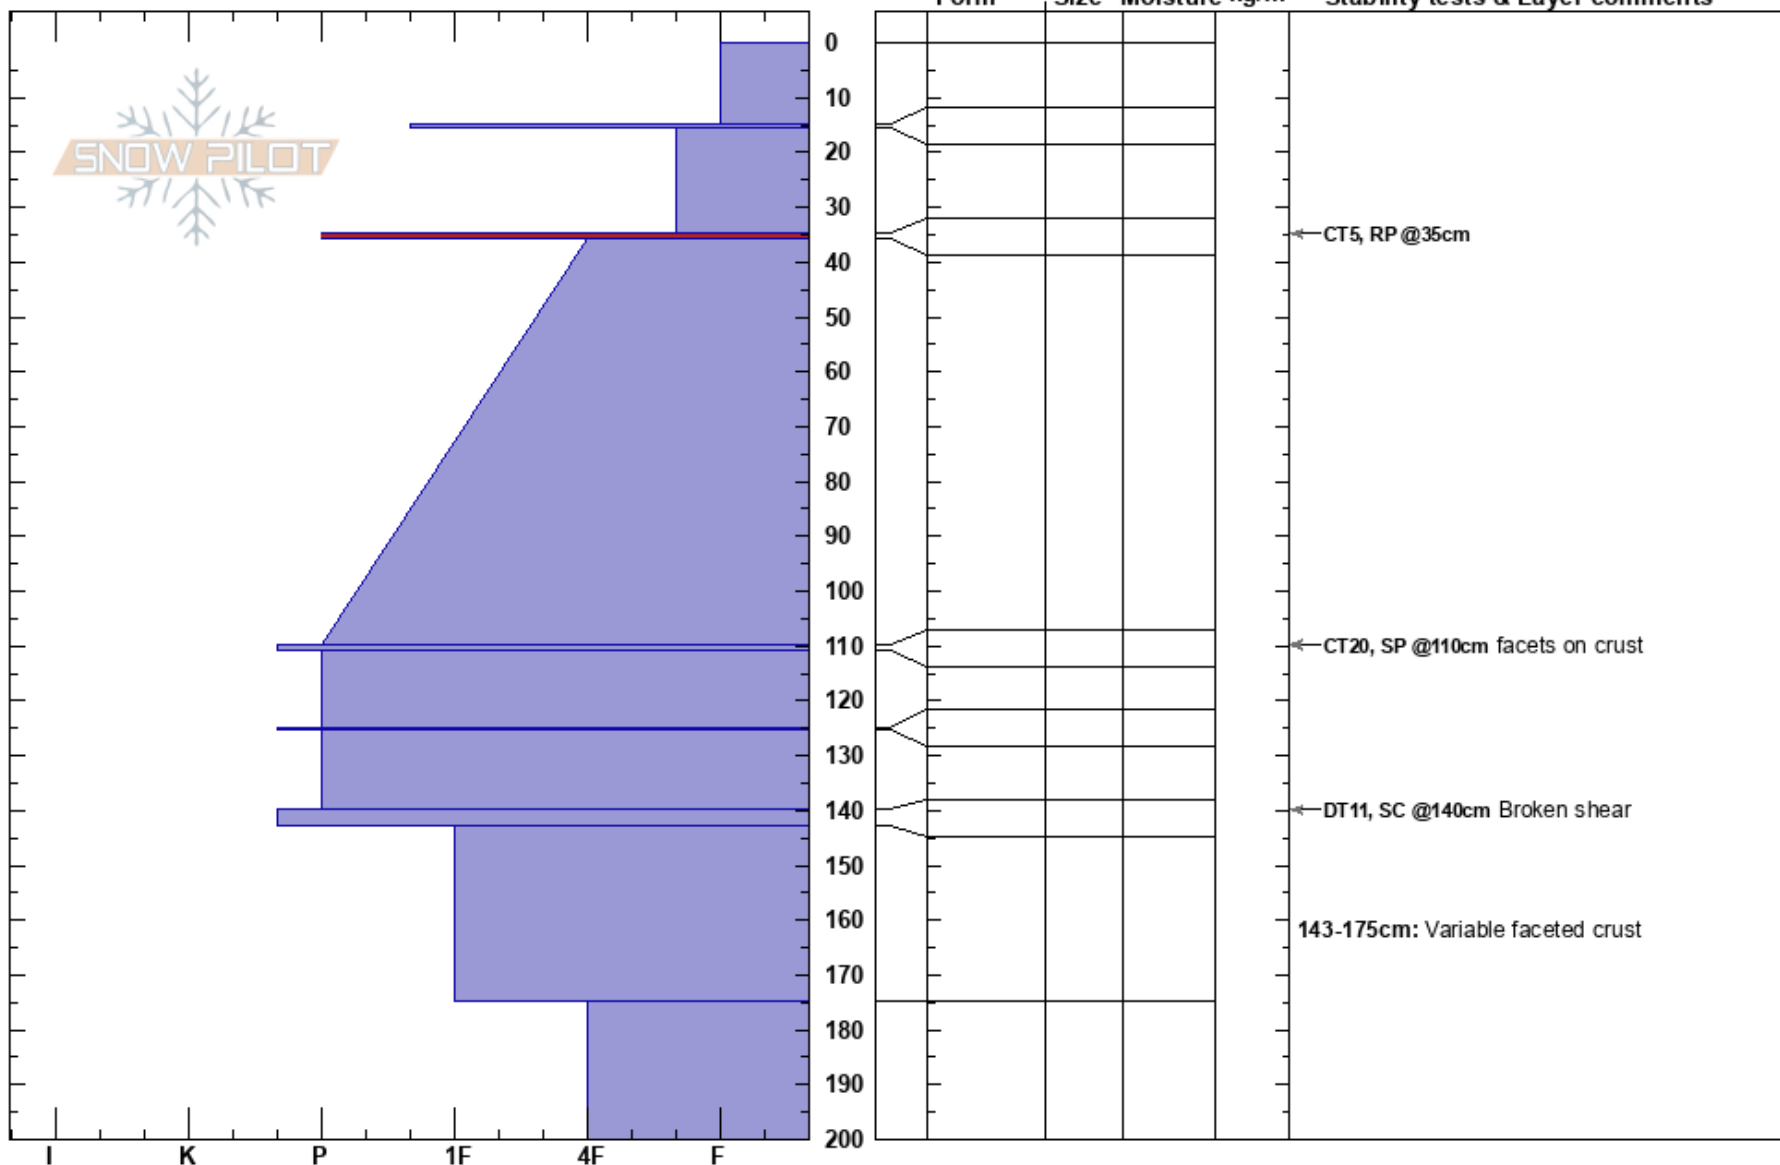

Constellation burn
 Selkirks
 BC
 Elevation: 2180 m
 Aspect: 270°
 Specifics:

Scott Thumlert
 15/02/2018 - 11:00
 Co-ord: 11U 432159W 5735611N
 Slope Angle: 35°
 Wind Loading:

Stability:
 Air Temperature:
 Sky Cover:
 Precipitation:
 Wind:

HS:200
 PF:40
 35-36cm: Problematic layer
 143-175cm: Variable faceted crust

Notes: