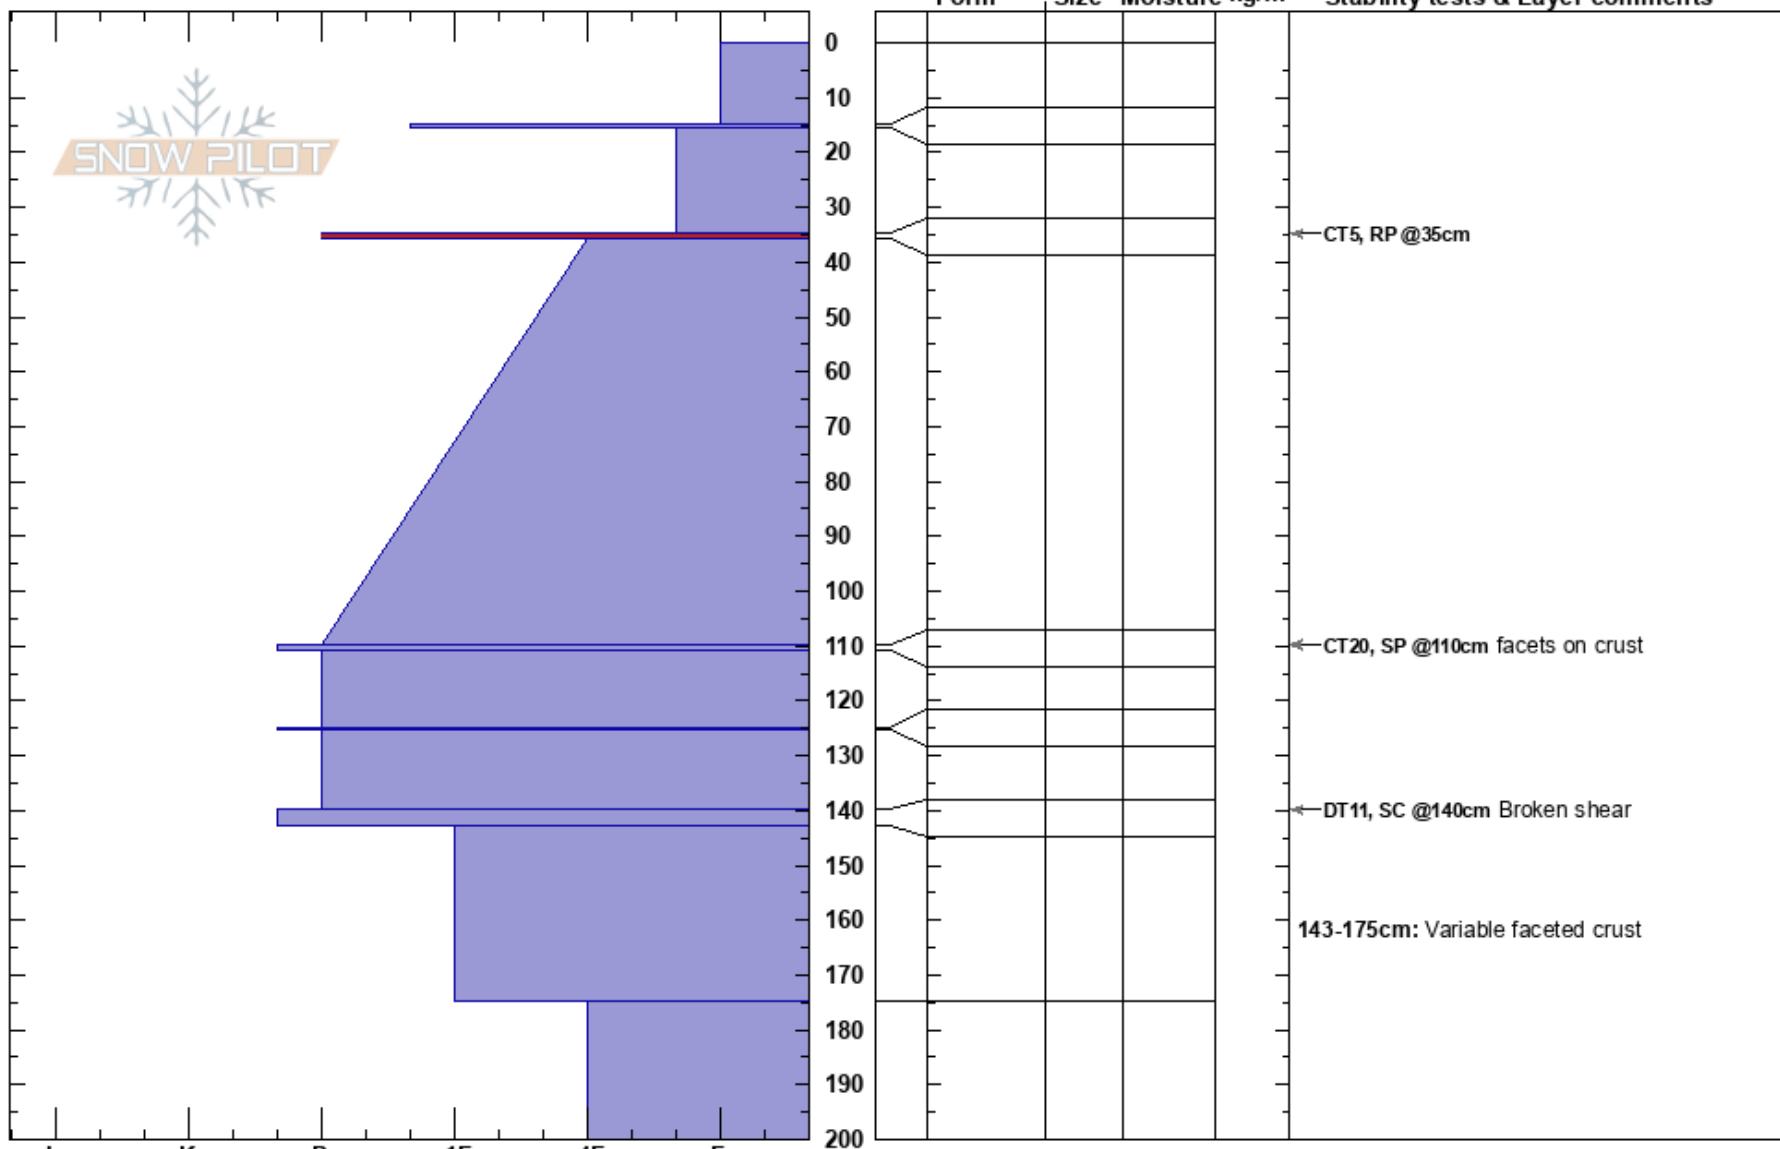

Constellation burn  
 Selkirks  
 BC  
 Elevation: 2180 m  
 Aspect: 270°  
 Specifics:

Scott Thumlert  
 15/02/2018 - 11:00  
 Co-ord: 11U 432159W 5735611N  
 Slope Angle: 35°  
 Wind Loading:

Stability:  
 Air Temperature:  
 Sky Cover:  
 Precipitation:  
 Wind:

HS:200  
 PF:40  
 35-36cm: Problematic layer  
 143-175cm: Variable faceted crust

Notes: