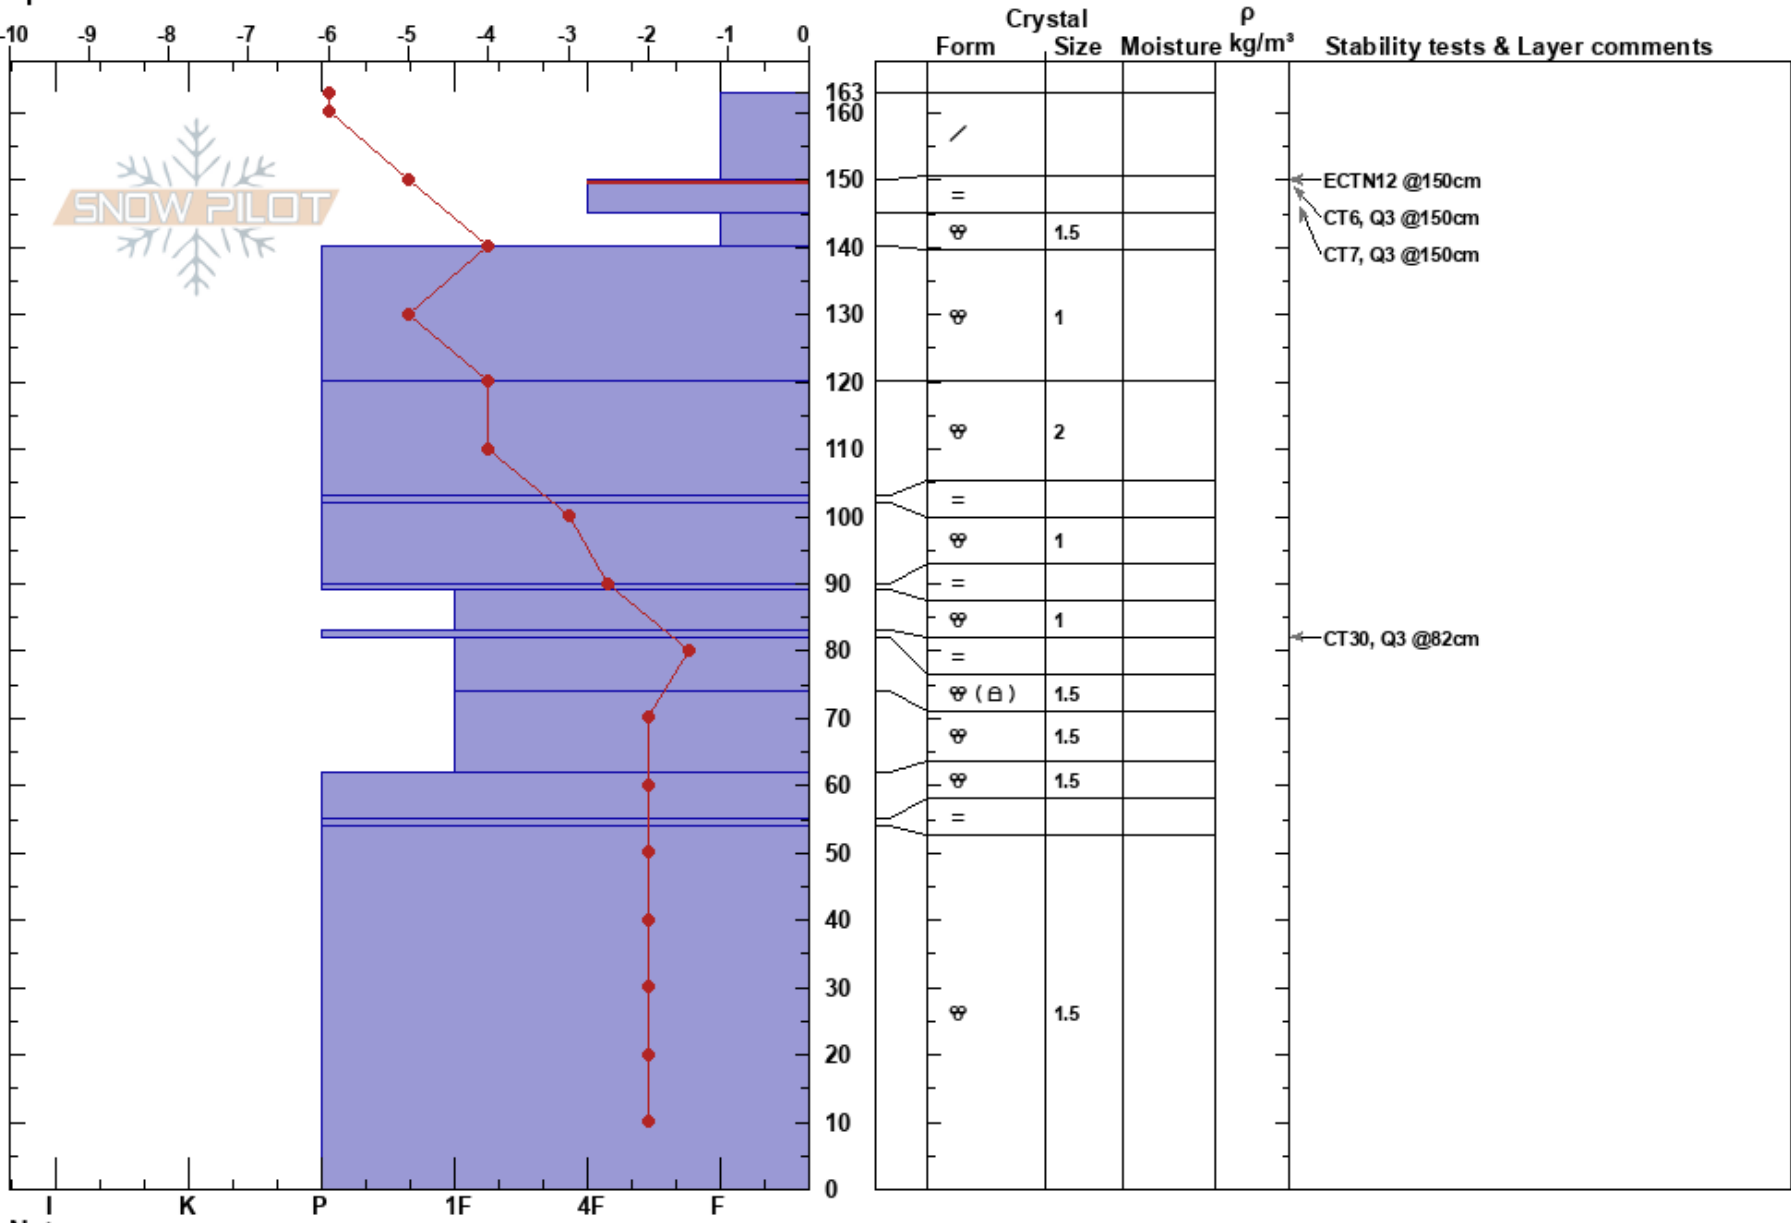

Avalanche Ridge  
 Bitterroot  
 ID  
 Elevation: 5500 ft  
 Aspect: 140°  
 Specifics:

Melissa Hendrickson  
 02/15/2018 - 11:30am  
 Co-ord: 47.48423N, -116.12374W  
 Slope Angle: 28°  
 Wind Loading: no

Stability: Good HS:163 Layer Notes:  
 Air Temperature: -6°C PS: 15 150-145cm:Problematic layer  
 Sky Cover: BKN  
 Precipitation: NO  
 Wind: N Calm

Notes: