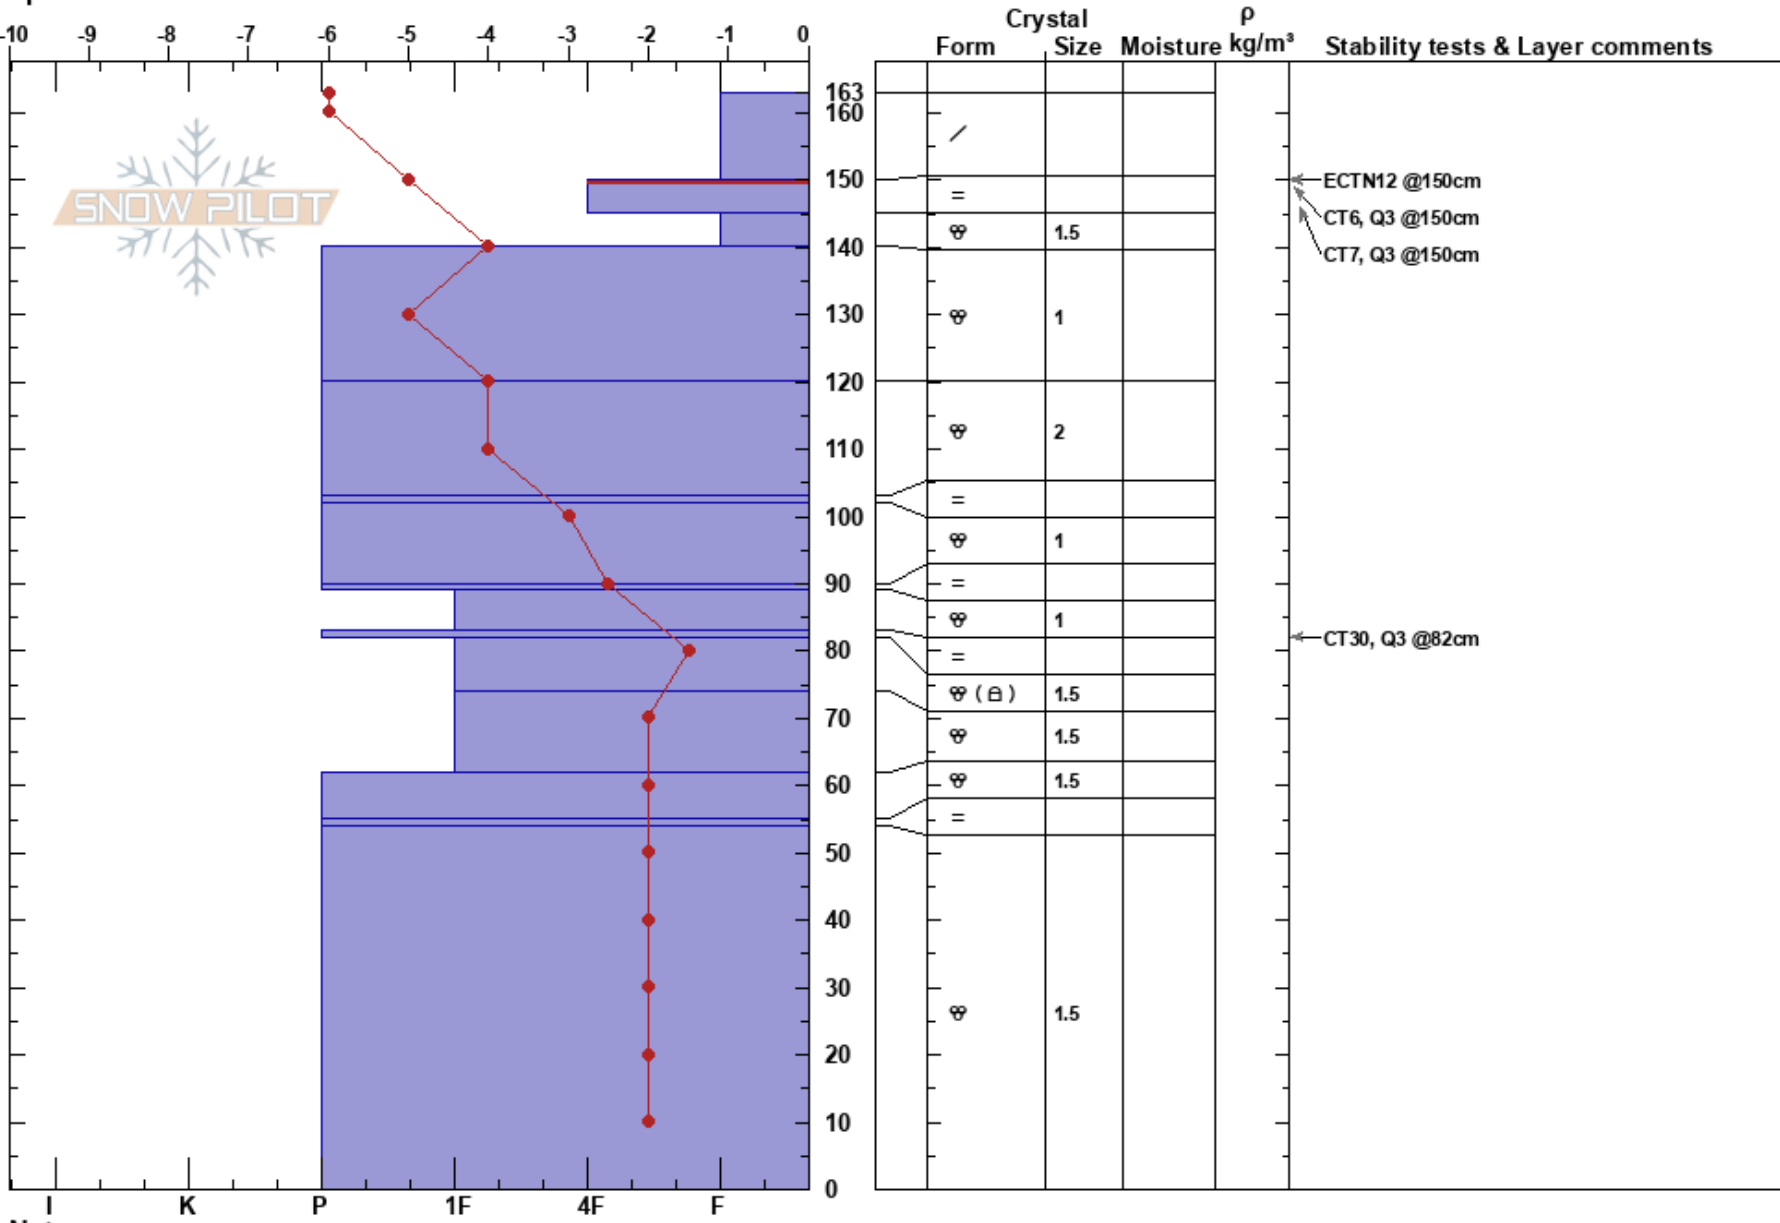

Avalanche Ridge
 Bitterroot
 ID
 Elevation: 5500 ft
 Aspect: 140°
 Specifics:

Melissa Hendrickson
 02/15/2018 - 11:30am
 Co-ord: 47.48423N, -116.12374W
 Slope Angle: 28°
 Wind Loading: no

Stability: Good HS:163 Layer Notes:
 Air Temperature: -6°C PS: 15 150-145cm:Problematic layer
 Sky Cover: BKN
 Precipitation: NO
 Wind: N Calm