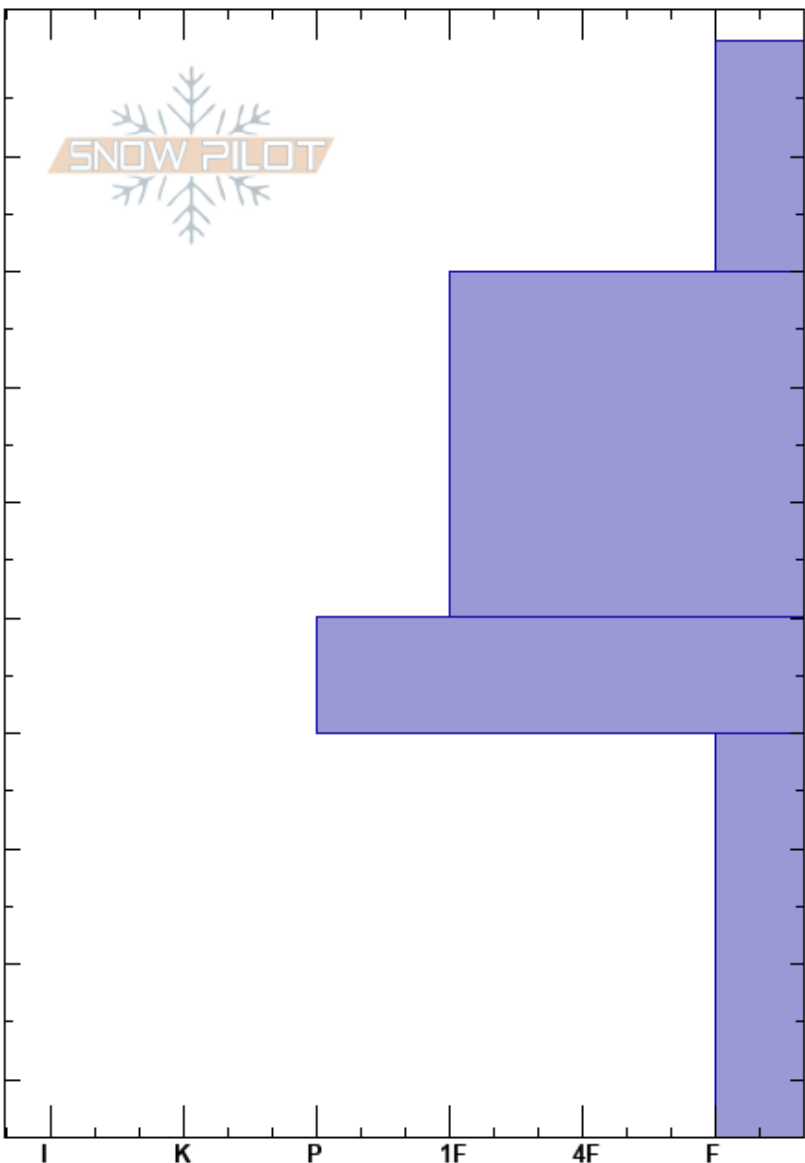

President's Ridge
 Hatcher Pass
 AK
 Elevation: 3000 ft
 Aspect: E
 Specifics:

Scott Parmelee
 01/20/2025 - 12:36pm
 Co-ord: 61.78013N, -149.22714W
 Slope Angle: 25°
 Wind Loading:

Stability:
 Air Temperature:
 Sky Cover: FEW
 Precipitation: NO
 Wind: Calm

HS:95

PS: 15

Layer Notes:

Crystal Form	Crystal Size	Moisture	ρ kg/m ³	Stability tests & Layer comments
+				
•				
◼				← PST90/100 (End) @40cm ← CT13, Q1 @40cm Thin layer
◻				
				← ECTX

Notes: