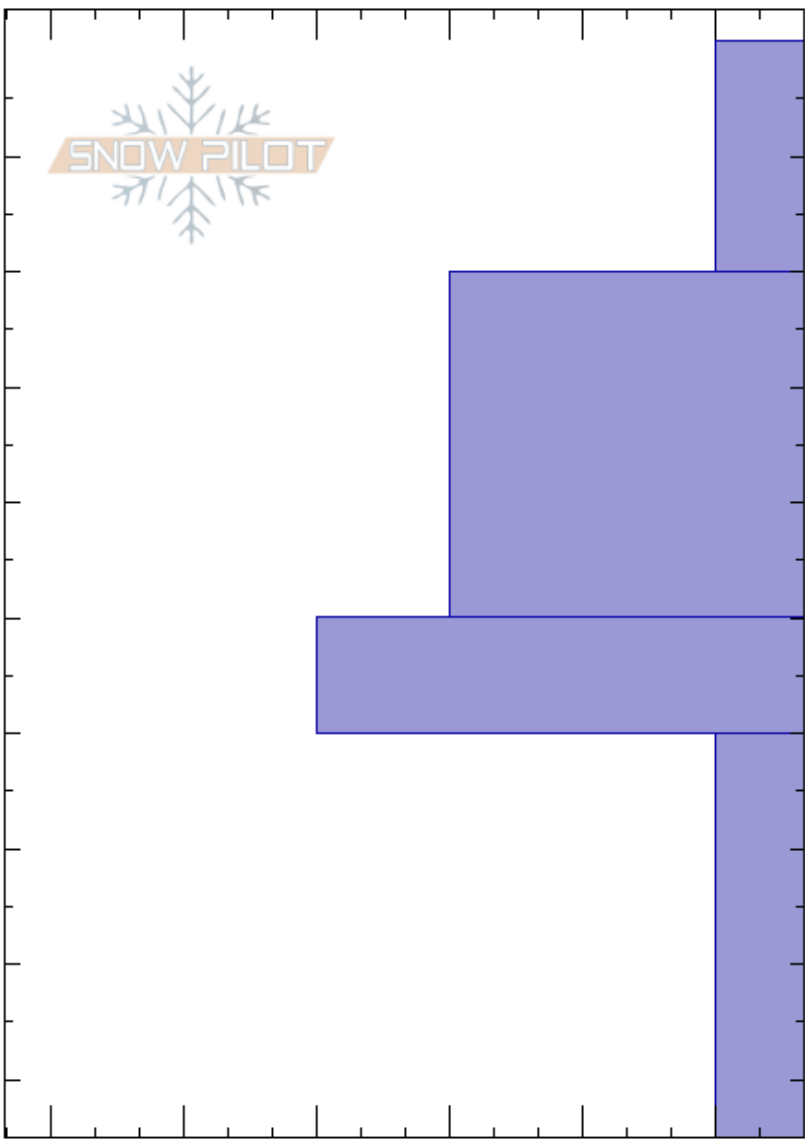

President's Ridge
 Hatcher Pass
 AK
 Elevation: 3000 ft
 Aspect: E
 Specifics:

Scott Parmelee
 01/20/2025 - 12:36pm
 Co-ord: 61.78013N, -149.22714W
 Slope Angle: 25°
 Wind Loading:

Stability:
 Air Temperature:
 Sky Cover: FEW
 Precipitation: NO
 Wind: Calm

HS:95 Layer Notes:

PS: 15

Crystal Form	Crystal Size	Moisture	ρ kg/m ³	Stability tests & Layer comments
+				
•				
				← PST90/100 (End) @40cm ← CT13, Q1 @40cm Thin layer
■				
□				
				← ECTX

Notes: