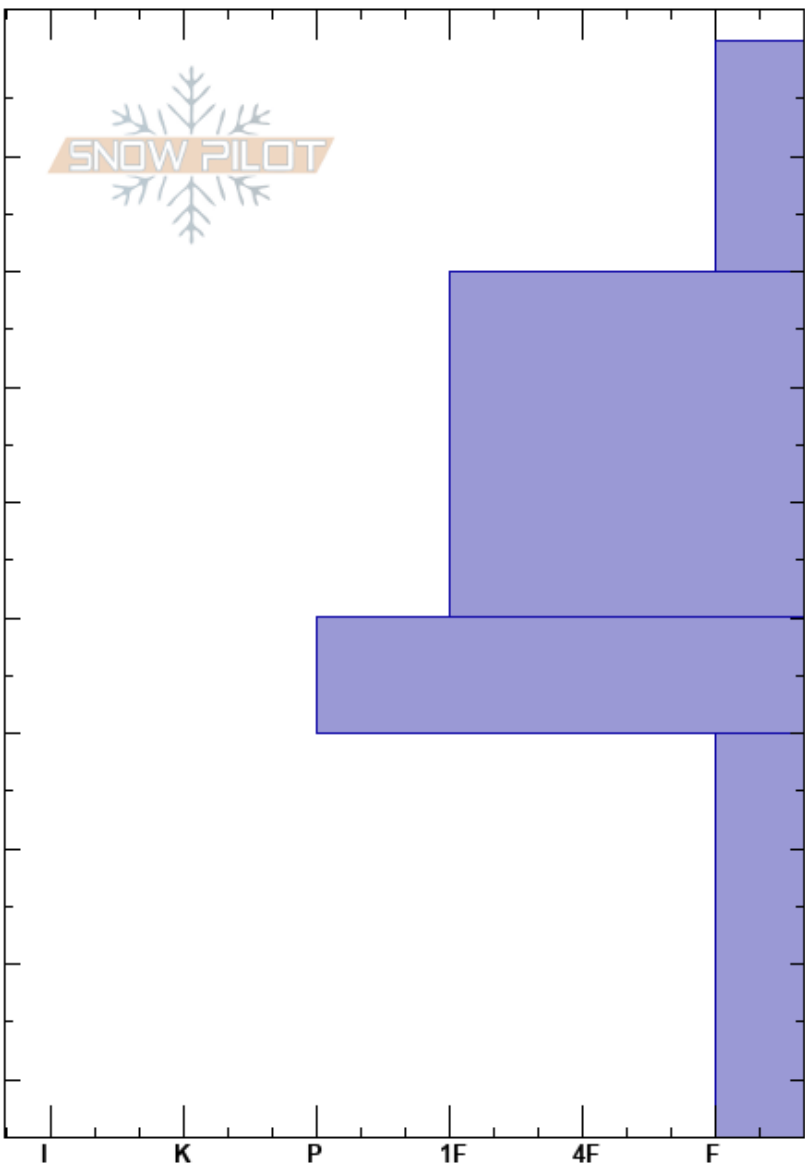

President's Ridge
 Hatcher Pass
 AK
 Elevation: 3000 ft
 Aspect: E
 Specifics:

Scott Parmelee
 01/20/2025 - 12:36pm
 Co-ord: 61.78013N, -149.22714W
 Slope Angle: 25°
 Wind Loading:

Stability:
 Air Temperature:
 Sky Cover: FEW
 Precipitation: NO
 Wind: Calm

HS:95 Layer Notes:

PS: 15

Crystal Form	Crystal Size	Moisture	ρ kg/m ³	Stability tests & Layer comments
	+			
	•			
				← PST90/100 (End) @40cm ← CT13, Q1 @40cm Thin layer
	■			
	□			
				← ECTX

Notes: