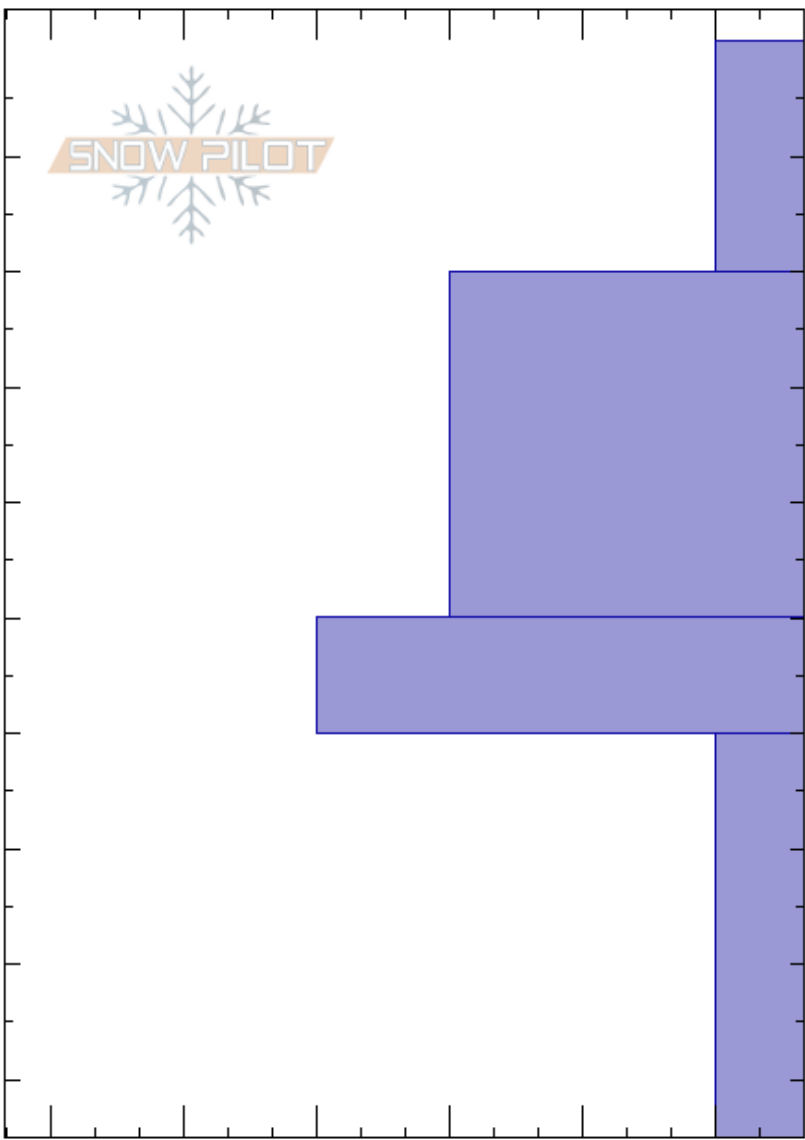

President's Ridge
 Hatcher Pass
 AK
 Elevation: 3000 ft
 Aspect: E
 Specifics:

Scott Parmelee
 01/20/2025 - 12:36pm
 Co-ord: 61.78013N, -149.22714W
 Slope Angle: 25°
 Wind Loading:

Stability:
 Air Temperature:
 Sky Cover: FEW
 Precipitation: NO
 Wind: Calm

HS:95

PS: 15

Layer Notes:

Crystal Form	Crystal Size	Moisture	ρ kg/m ³	Stability tests & Layer comments
+				
•				
				← PST90/100 (End) @40cm ← CT13, Q1 @40cm Thin layer
■				
□				
				← ECTX

Notes: