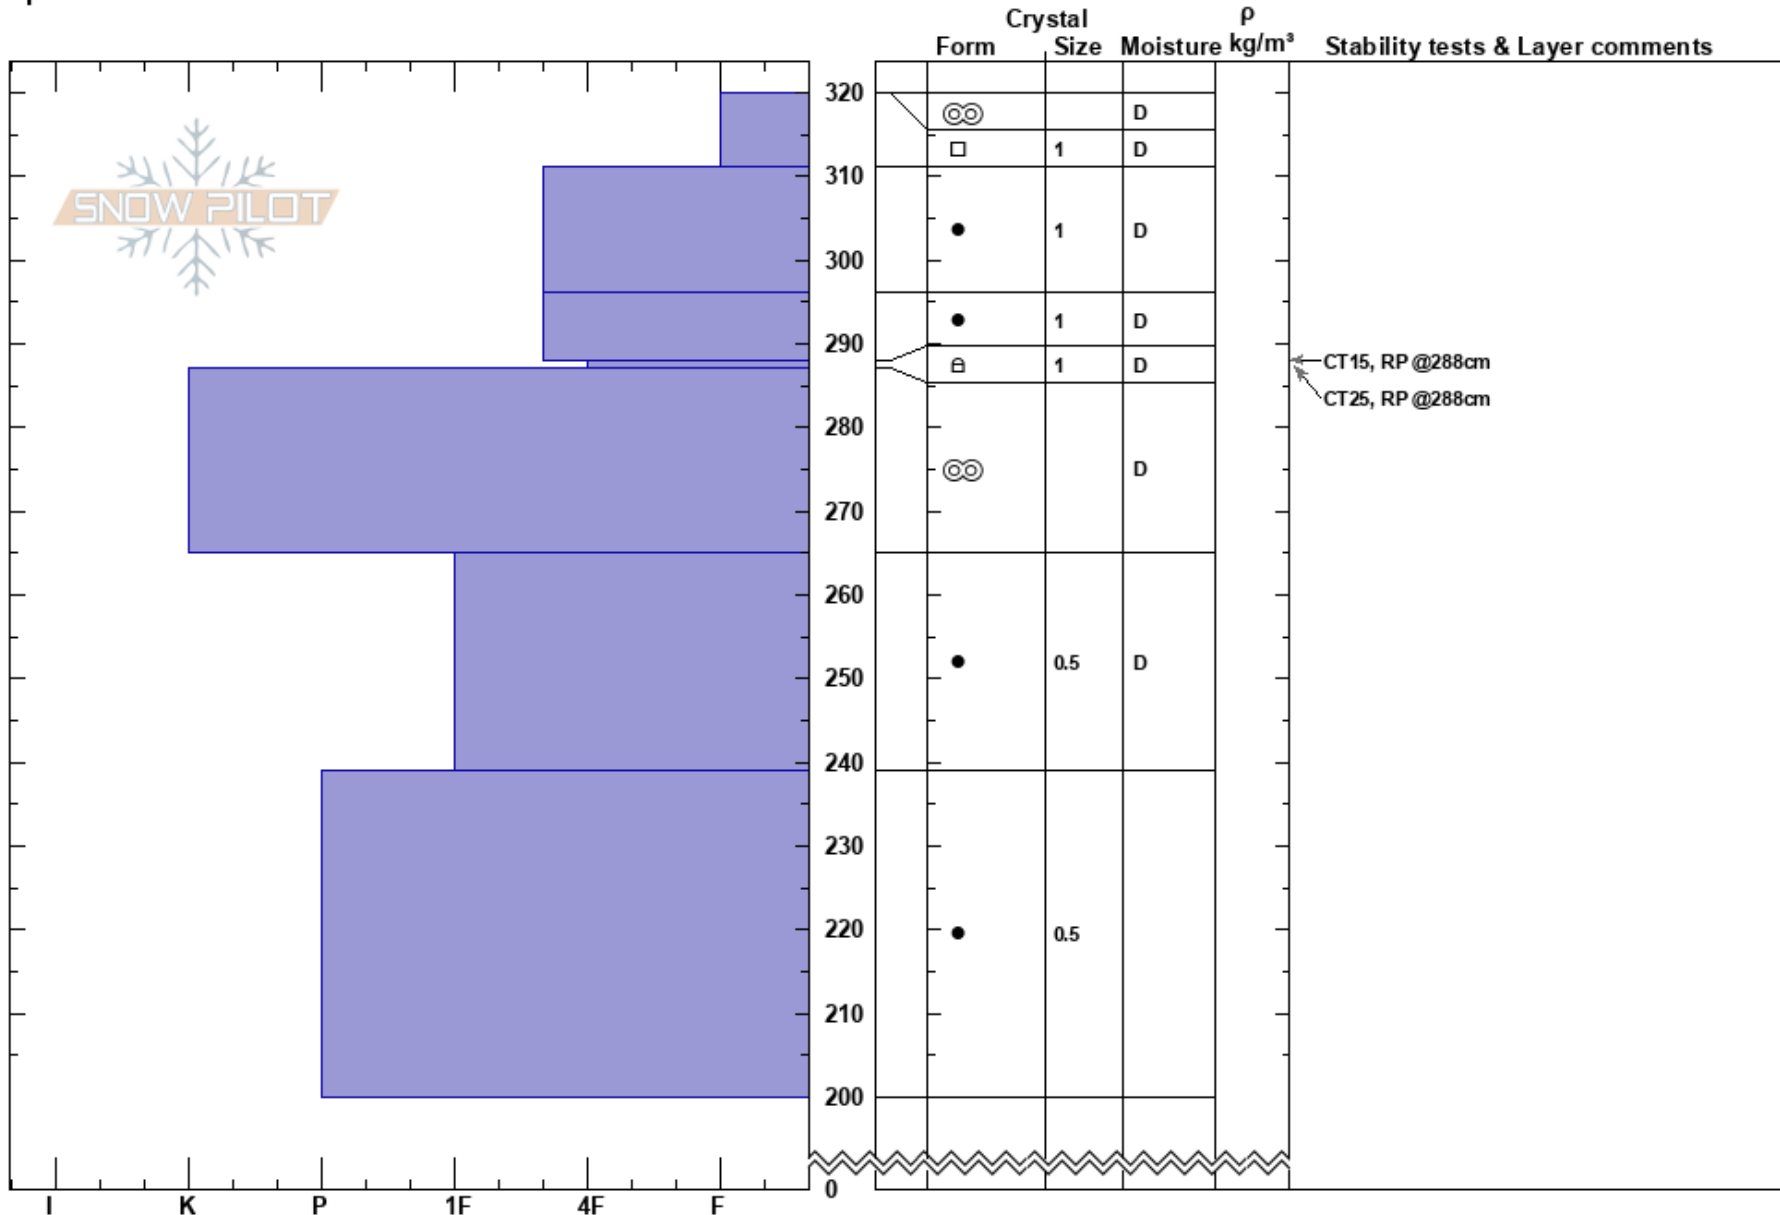

Tam Rim 20250120  
 Three Sisters  
 OR  
 Elevation: 6740 ft  
 Aspect: N  
 Specifics:

Gabriel Coler  
 01/20/2025 - 10:20am  
 Co-ord: 10T 608419W 4883869N  
 Slope Angle: 34°  
 Wind Loading:

Stability: HS:320  
 Air Temperature: -3°C PF:17  
 Sky Cover: CLR  
 Precipitation: NO  
 Wind: Calm

Layer Notes:

Notes: