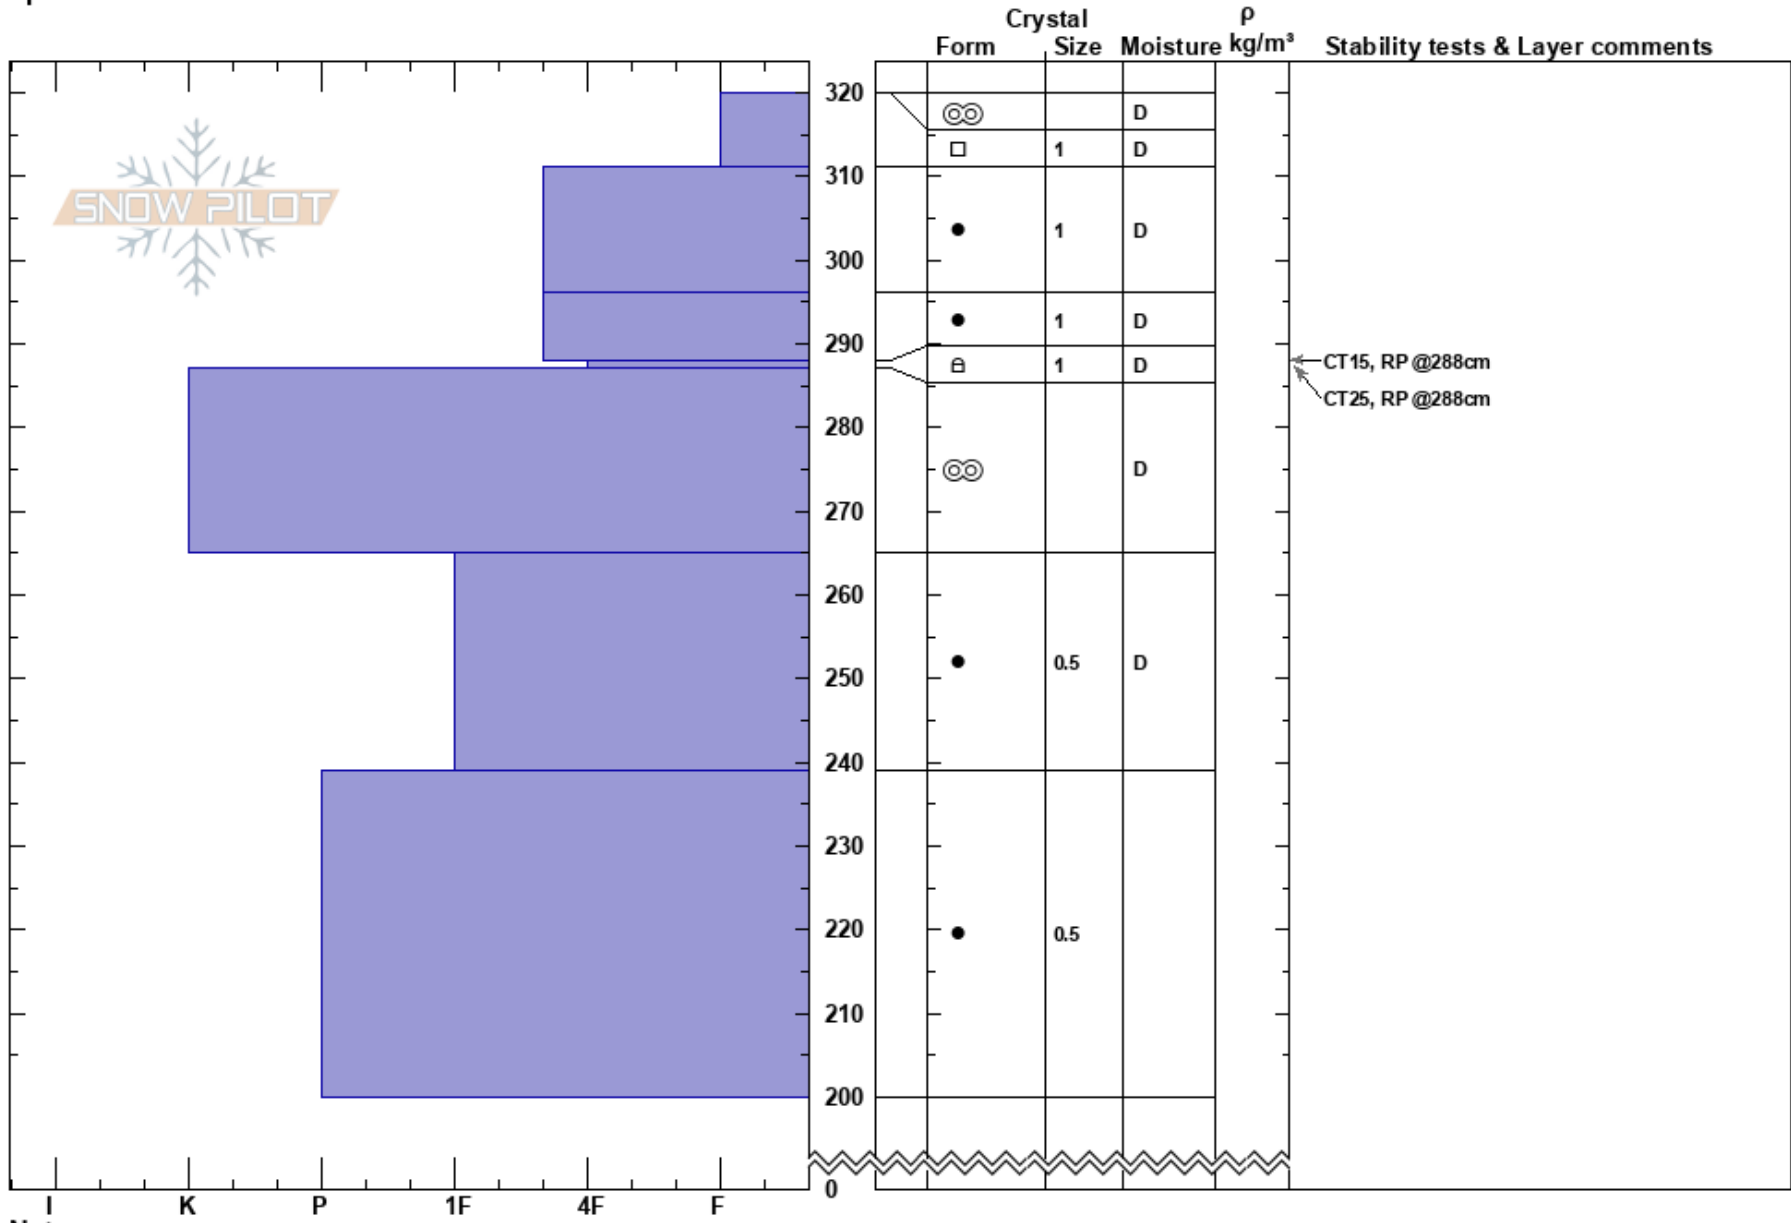

Tam Rim 20250120  
 Three Sisters  
 OR  
 Elevation: 6740 ft  
 Aspect: N  
 Specifics:

Gabriel Coler  
 01/20/2025 - 10:20am  
 Co-ord: 10T 608419W 4883869N  
 Slope Angle: 34°  
 Wind Loading:

Stability: HS:320  
 Air Temperature: -3°C PF:17  
 Sky Cover: CLR  
 Precipitation: NO  
 Wind: Calm

Layer Notes:

Notes: