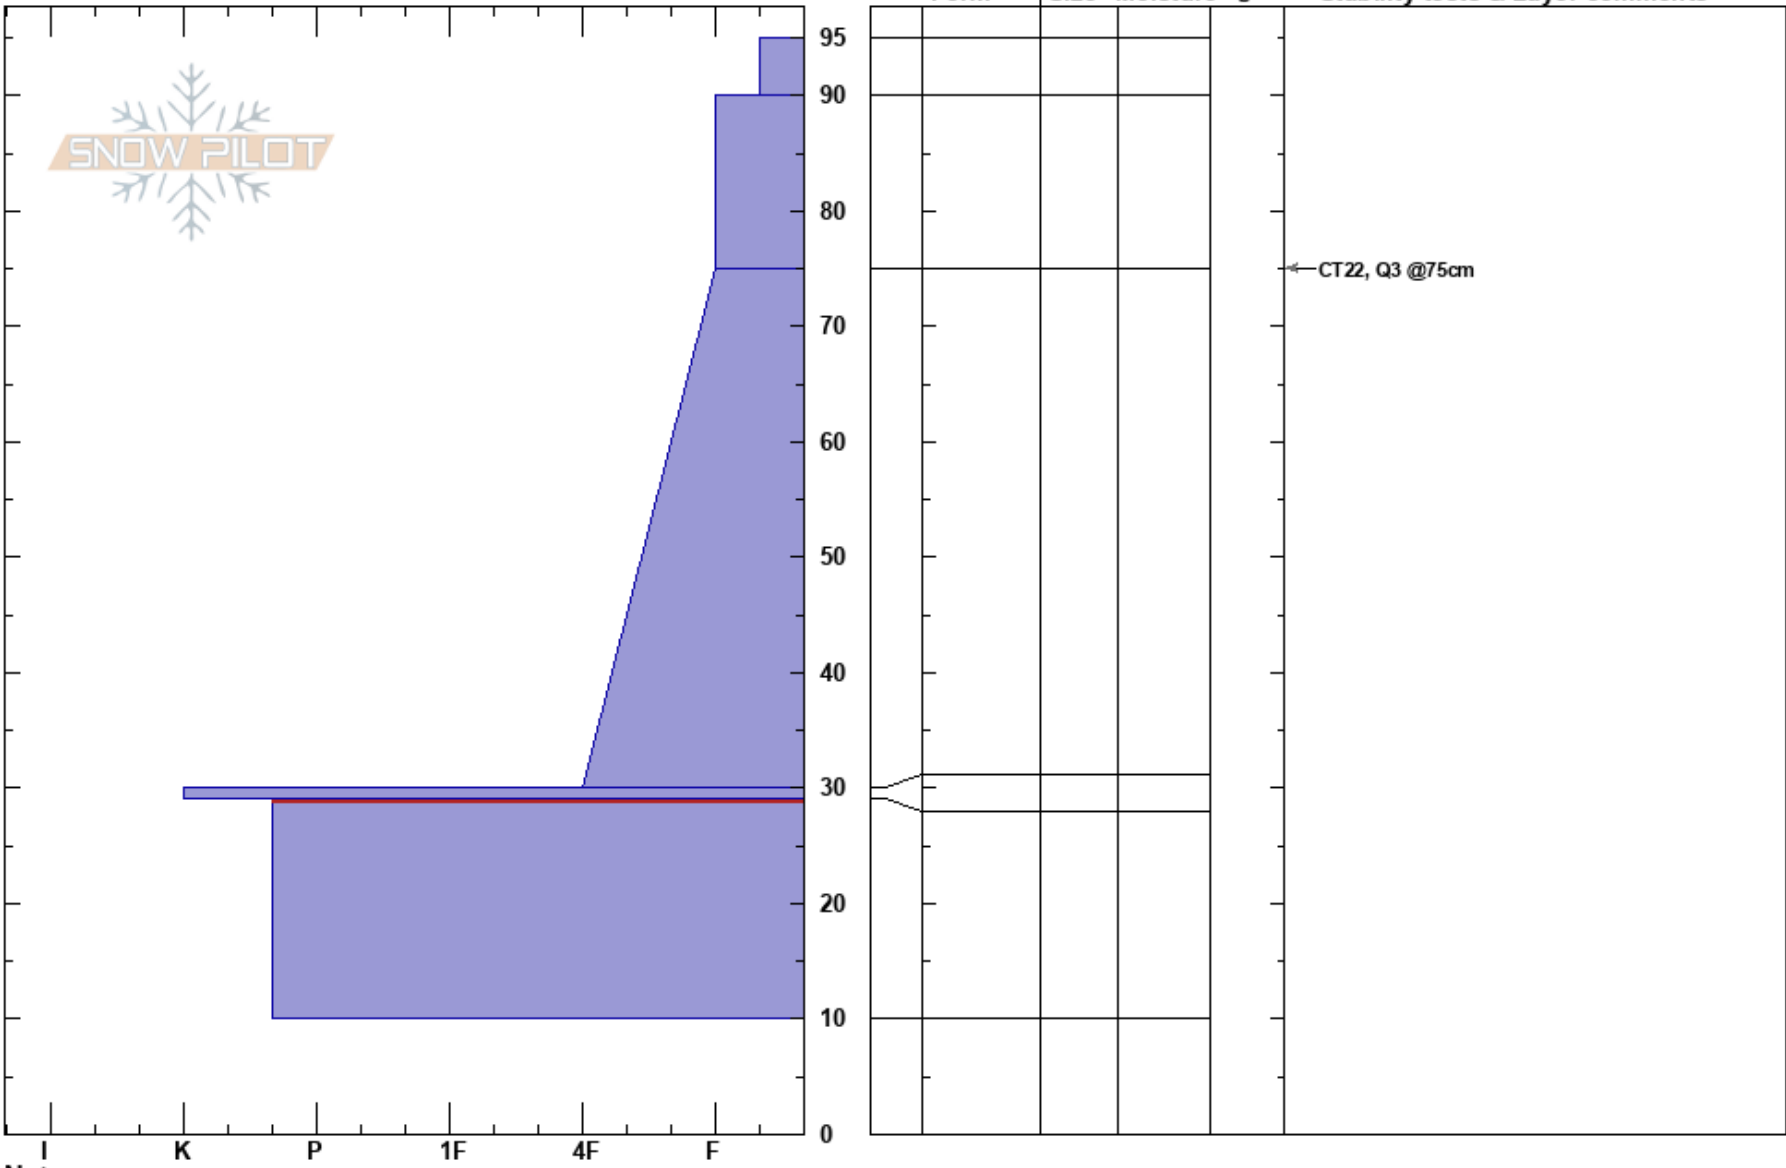

Heaven's hill  
Sangre de Cristo Range  
NM

Harry Sherman  
01/20/2025 - 12:30pm  
Co-ord: 35.80285N, -105.77261W  
Slope Angle:  
Aspect:  
Wind Loading:

Stability:  
Air Temperature: 0°C  
Sky Cover: FEW  
Precipitation: S-1  
Wind:  
HS:95  
29-10cm:Problematic layer

Elevation:  
Aspect:  
Specifics:

Notes: